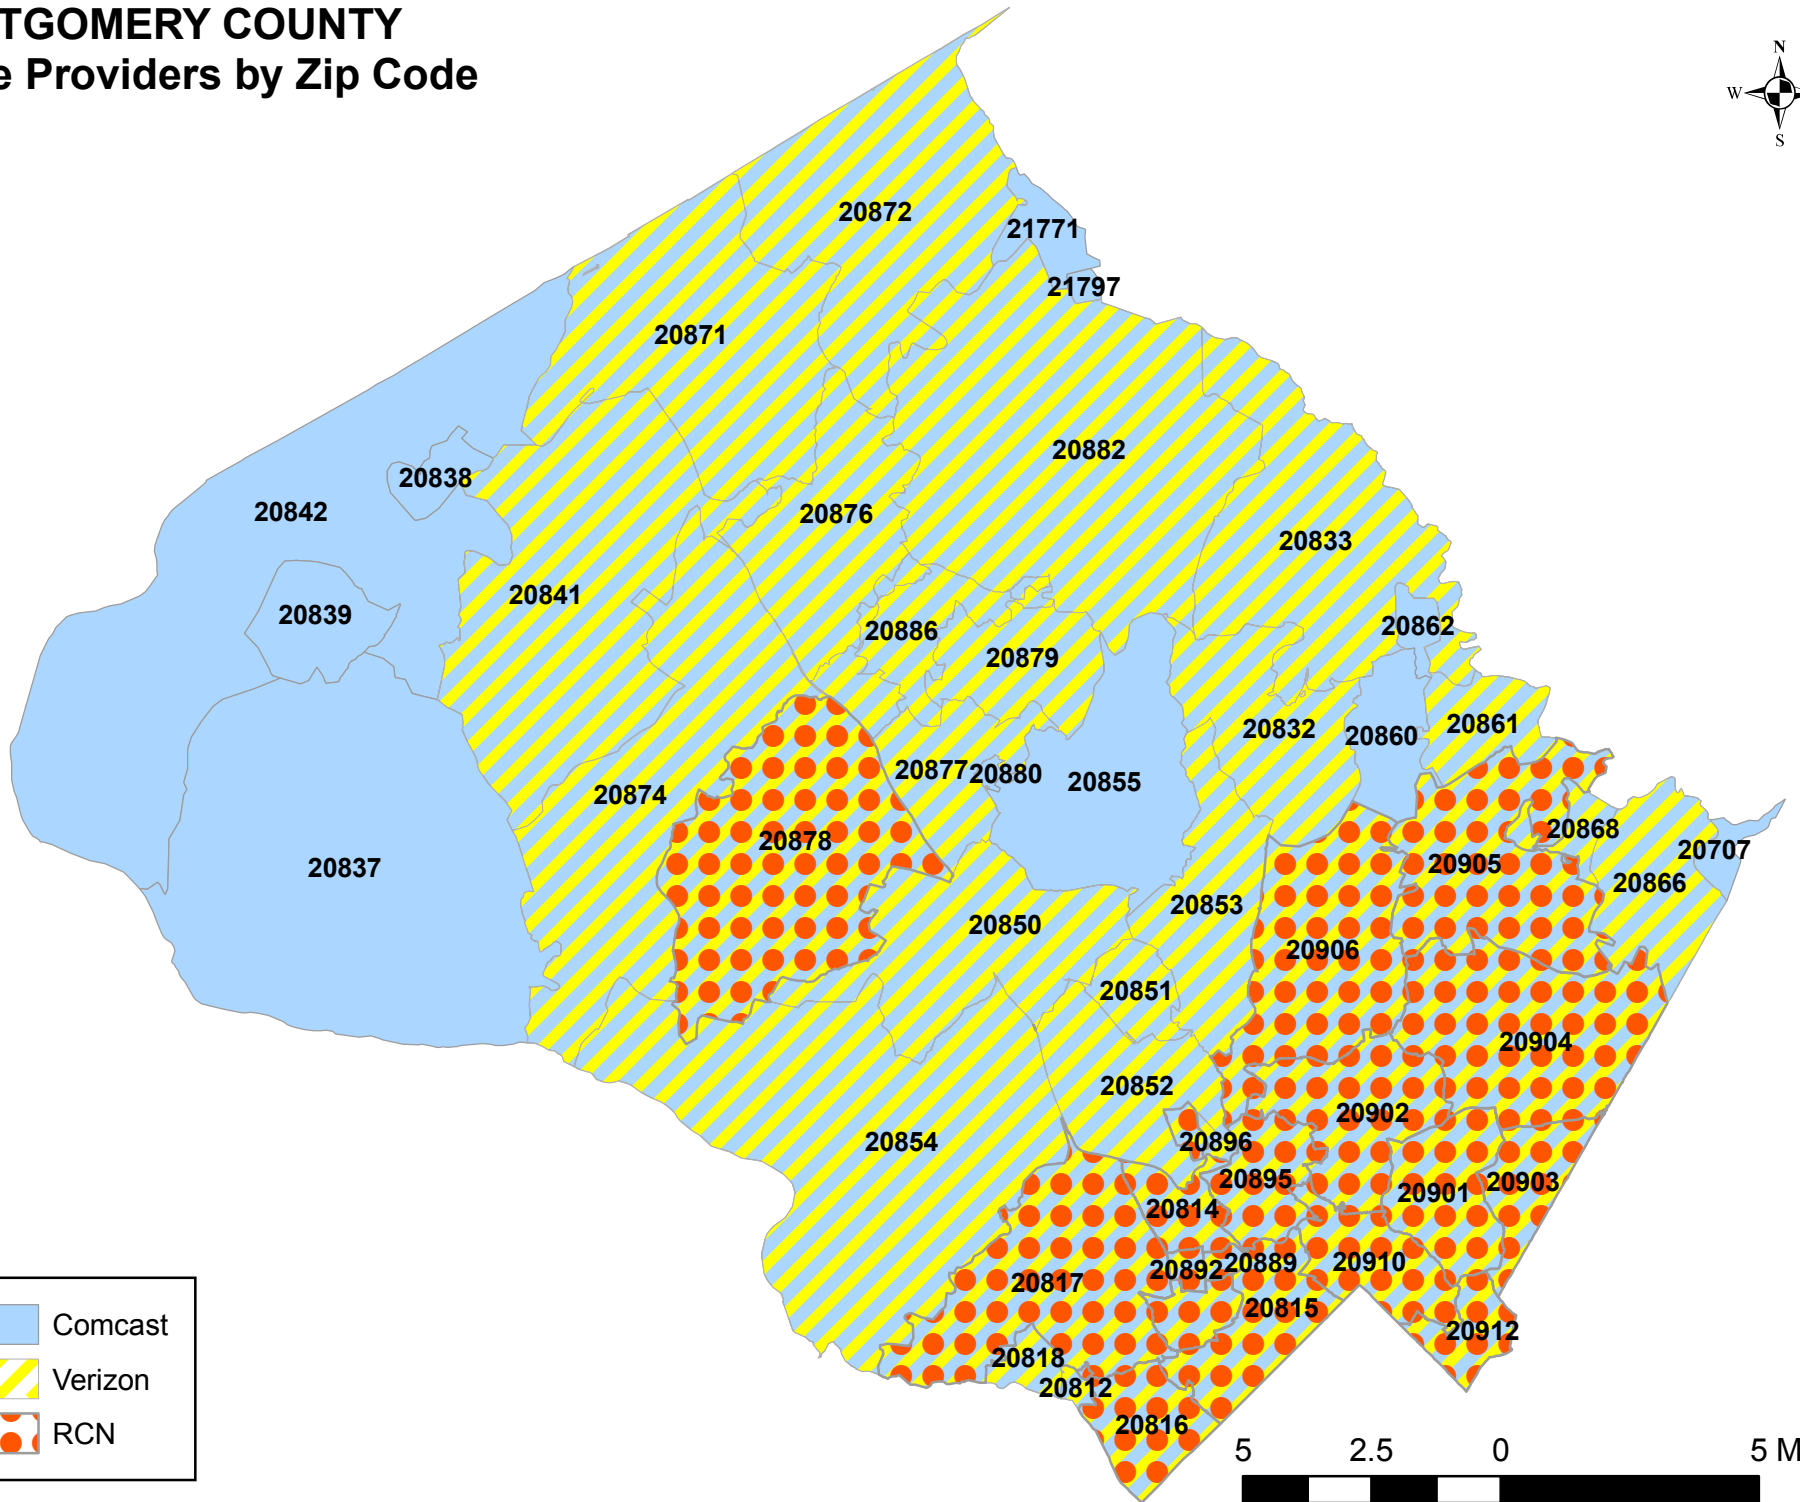

MONTGOMERY COUNTY Cable Providers by Zip Code

Data: Montgomery County Department of Technology Services, Geographic Information Systems (DTS-GIS) and Office of Cable Communications; Map: DTS-GIS