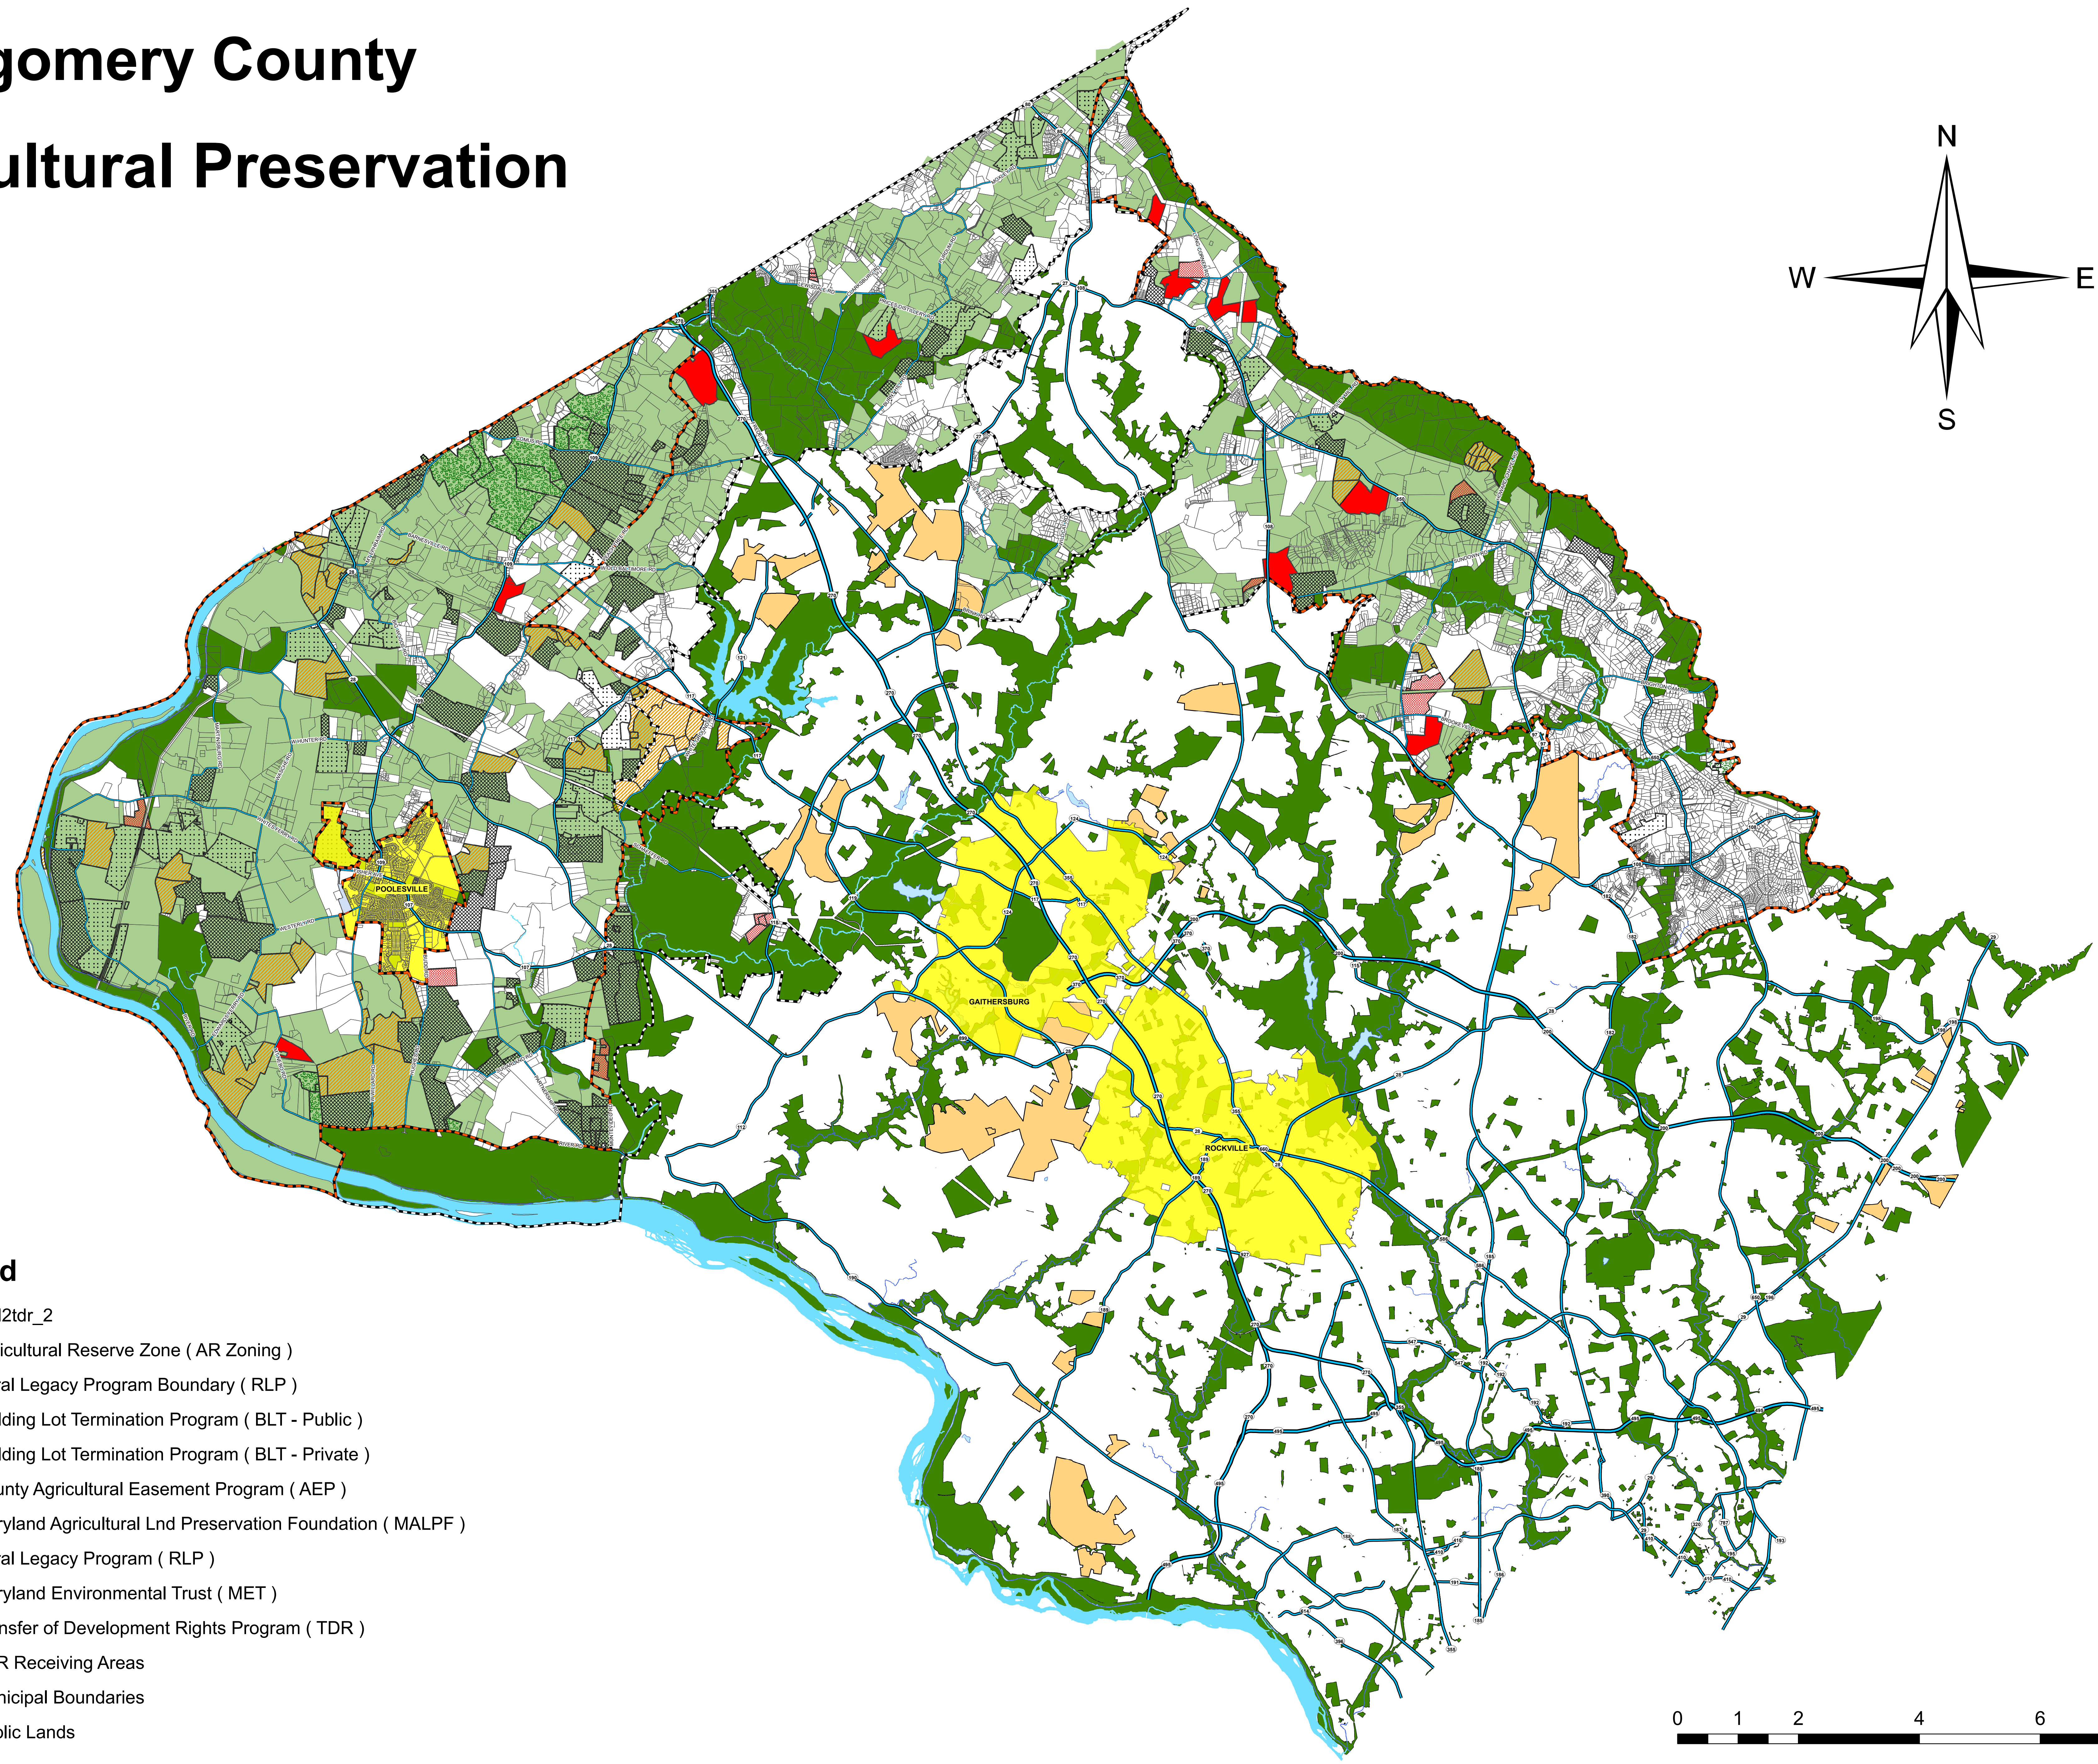

# Montgomery County Agricultural Preservation

**Legend**

-  add2tdr\_2
-  Agricultural Reserve Zone ( AR Zoning )
-  Rural Legacy Program Boundary ( RLP )
-  Building Lot Termination Program ( BLT - Public )
-  Building Lot Termination Program ( BLT - Private )
-  County Agricultural Easement Program ( AEP )
-  Maryland Agricultural Lnd Preservation Foundation ( MALPF )
-  Rural Legacy Program ( RLP )
-  Maryland Environmental Trust ( MET )
-  Transfer of Development Rights Program ( TDR )
-  TDR Receiving Areas
-  Municipal Boundaries
-  Public Lands