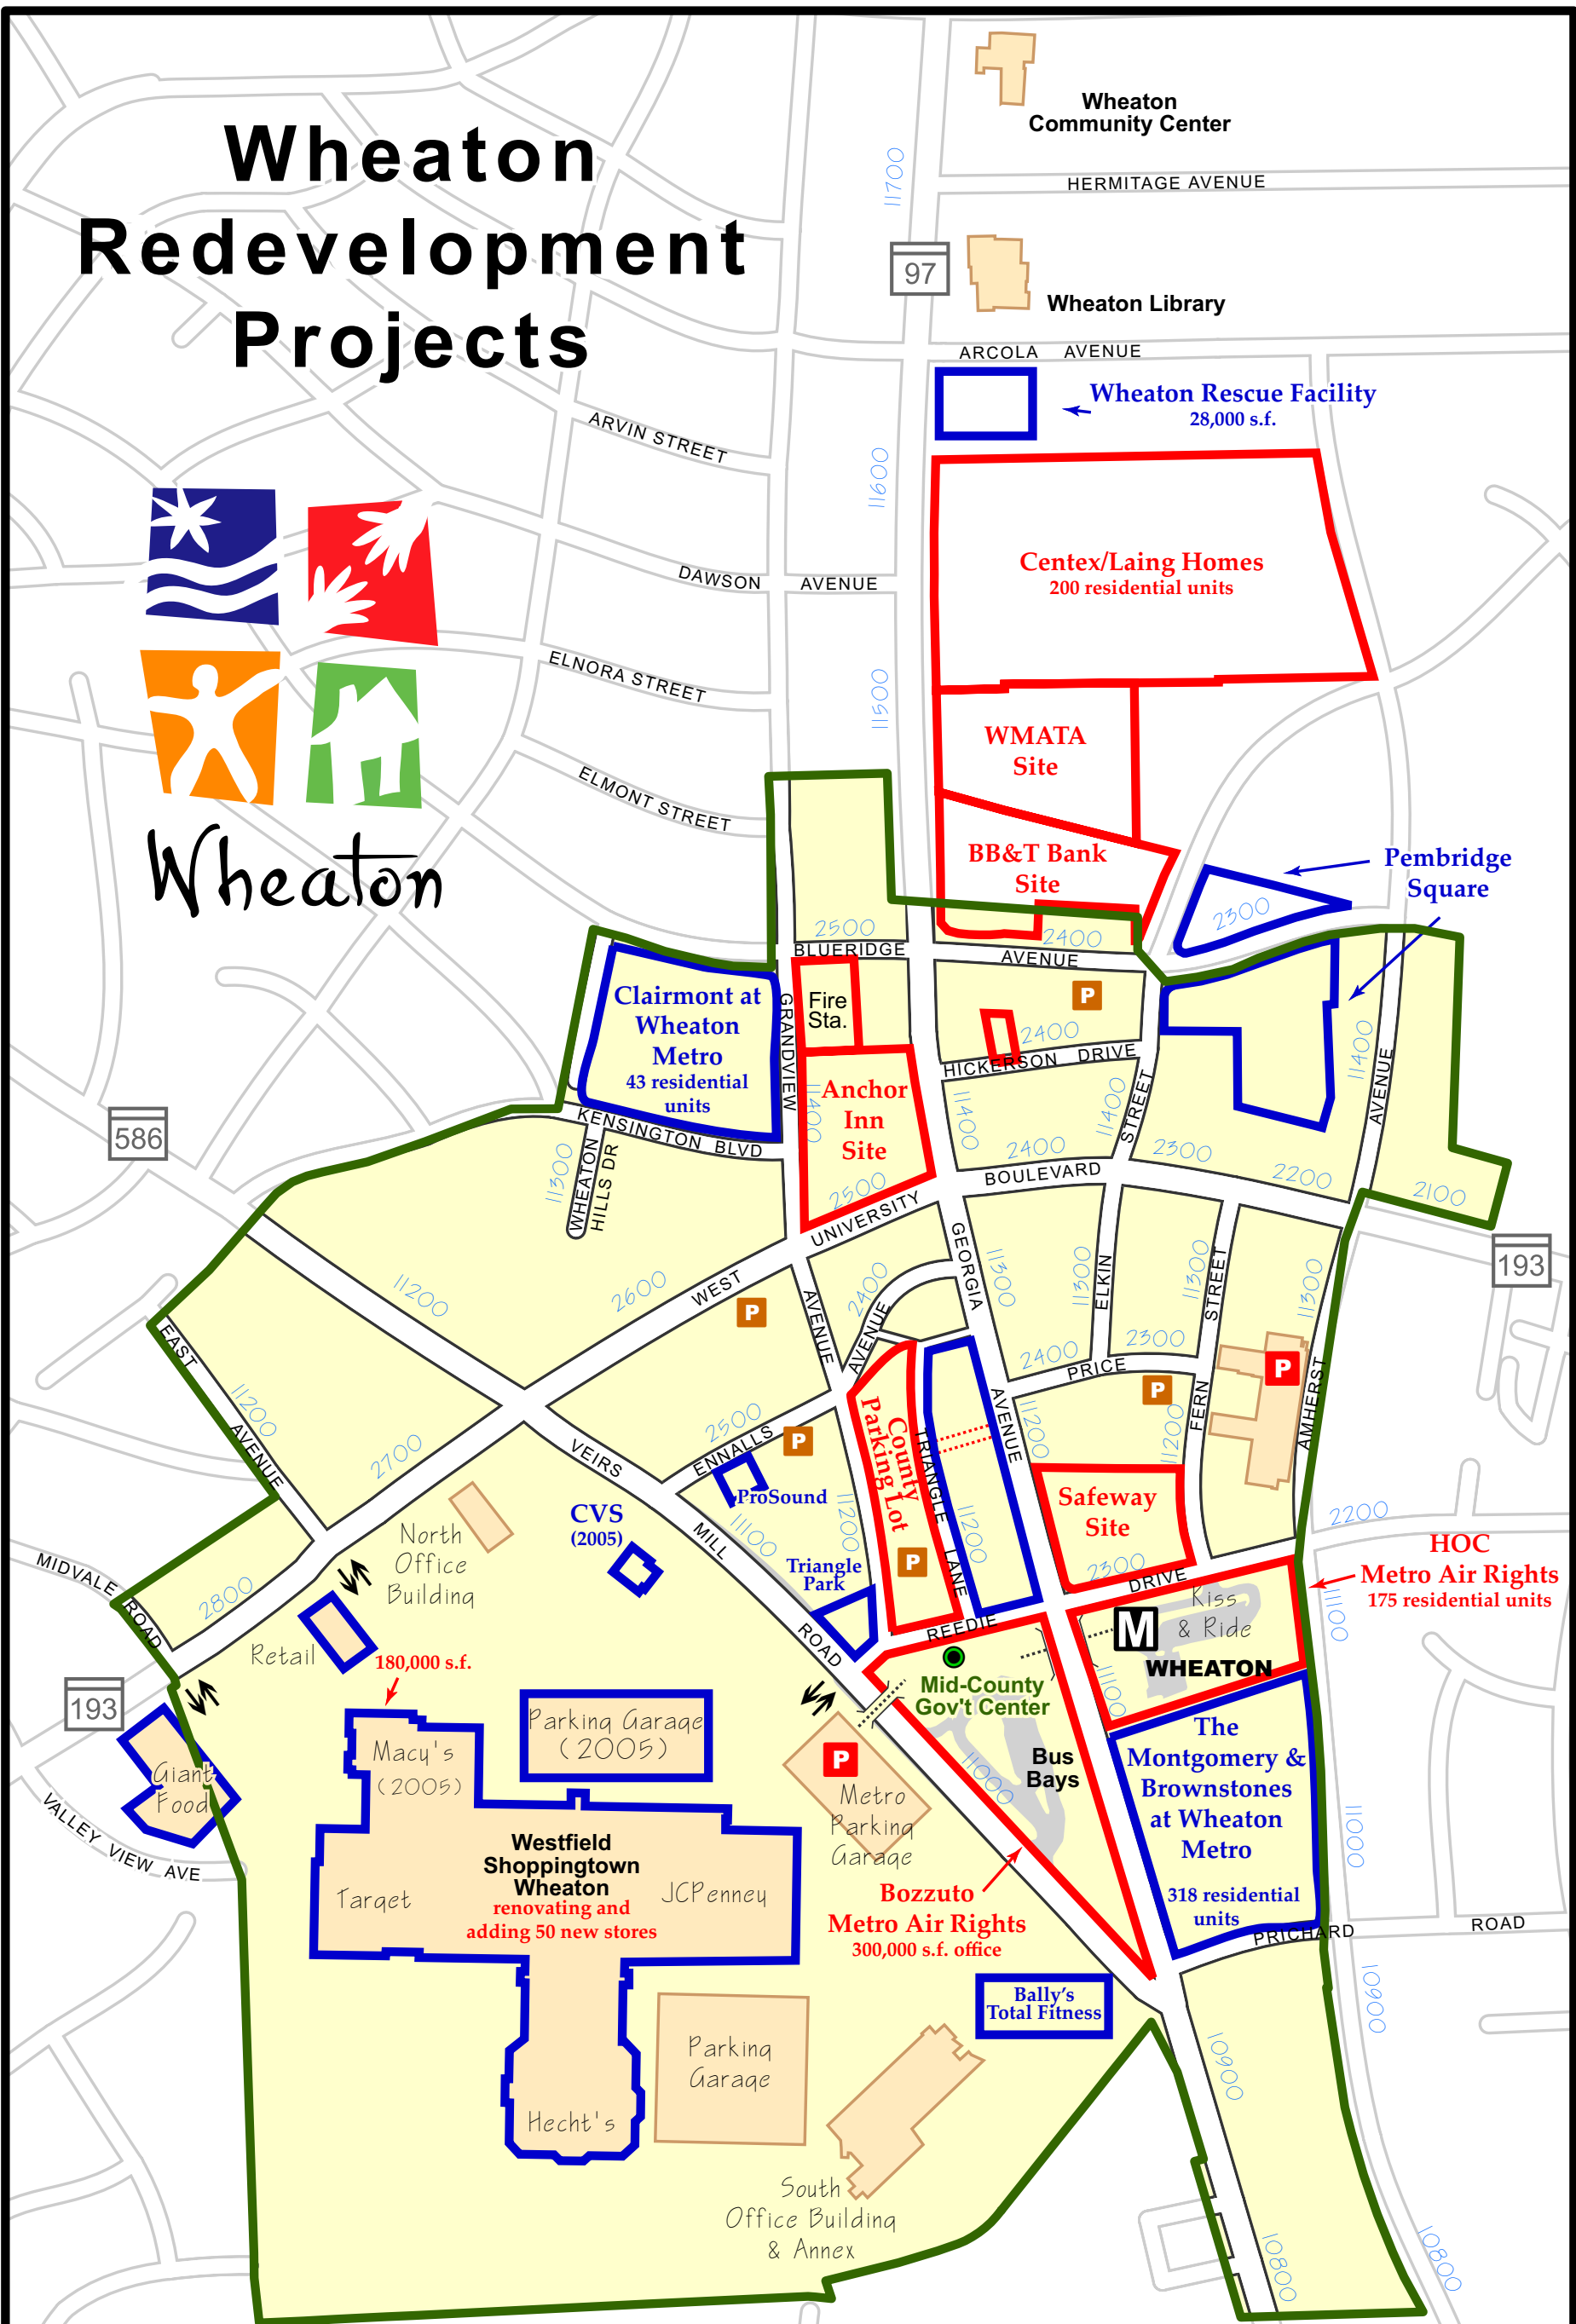

Wheaton Redevelopment Projects

Wheaton

	Redevelopment/ Revitalization Site		Parking Lot
	Potential Future Redevelopment Site		Parking Garage
	Wheaton Urban District		Pedestrian Walkway
			Future Pedestrian Walkway

Map produced by
Montgomery County DTS-GIS