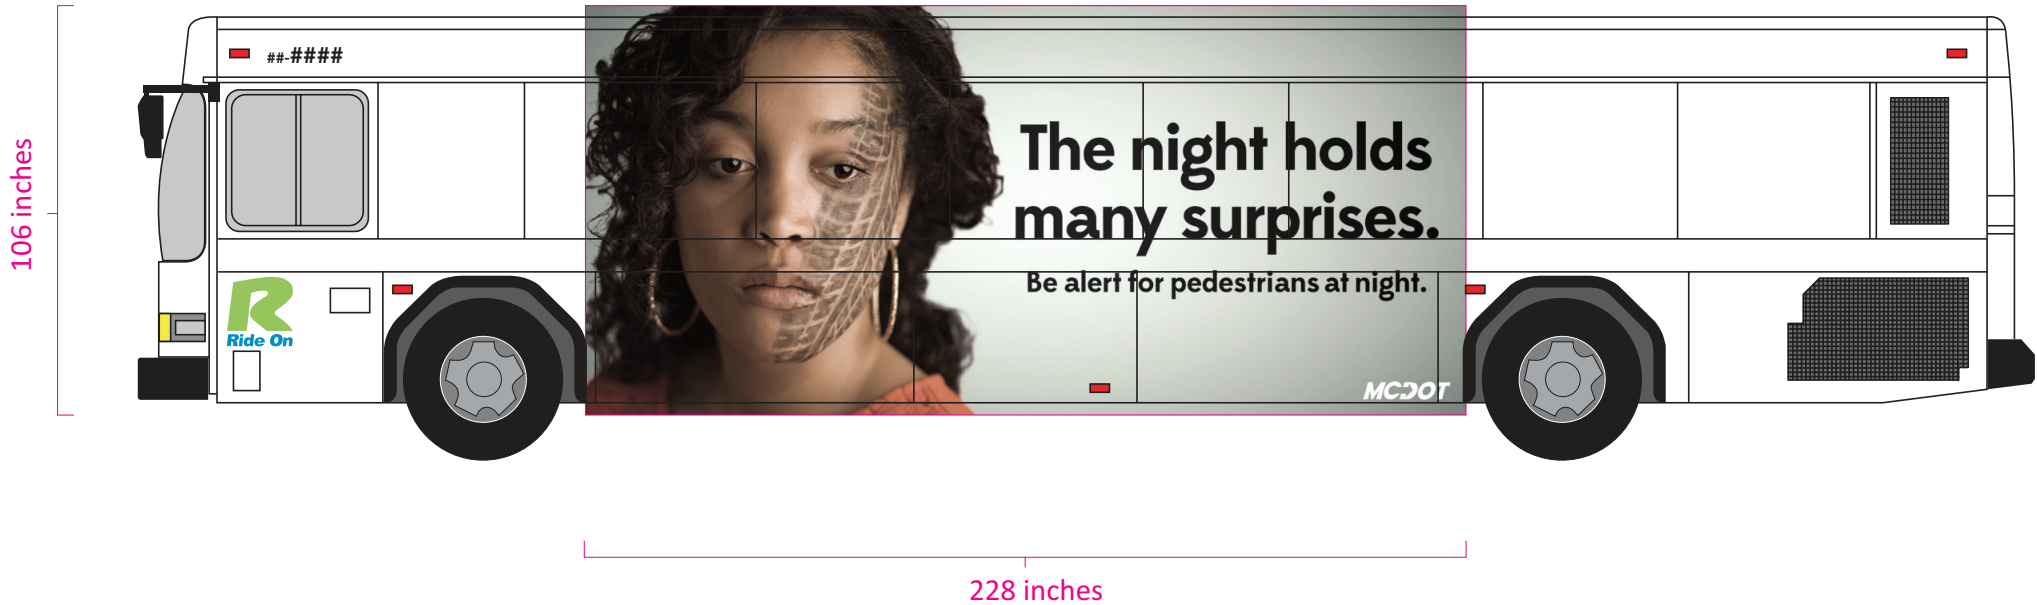

Ride On 2008-09 40' Gillig

Job Name: MC Pedestrian Safety Push Button | MoCo

Description: King Kong - 2008-09 40' Gillig (Quantity: 1)

Job #: dirmed15829763

Size: 228" w x 106" h

Proof Version: 1

Proof for content only.