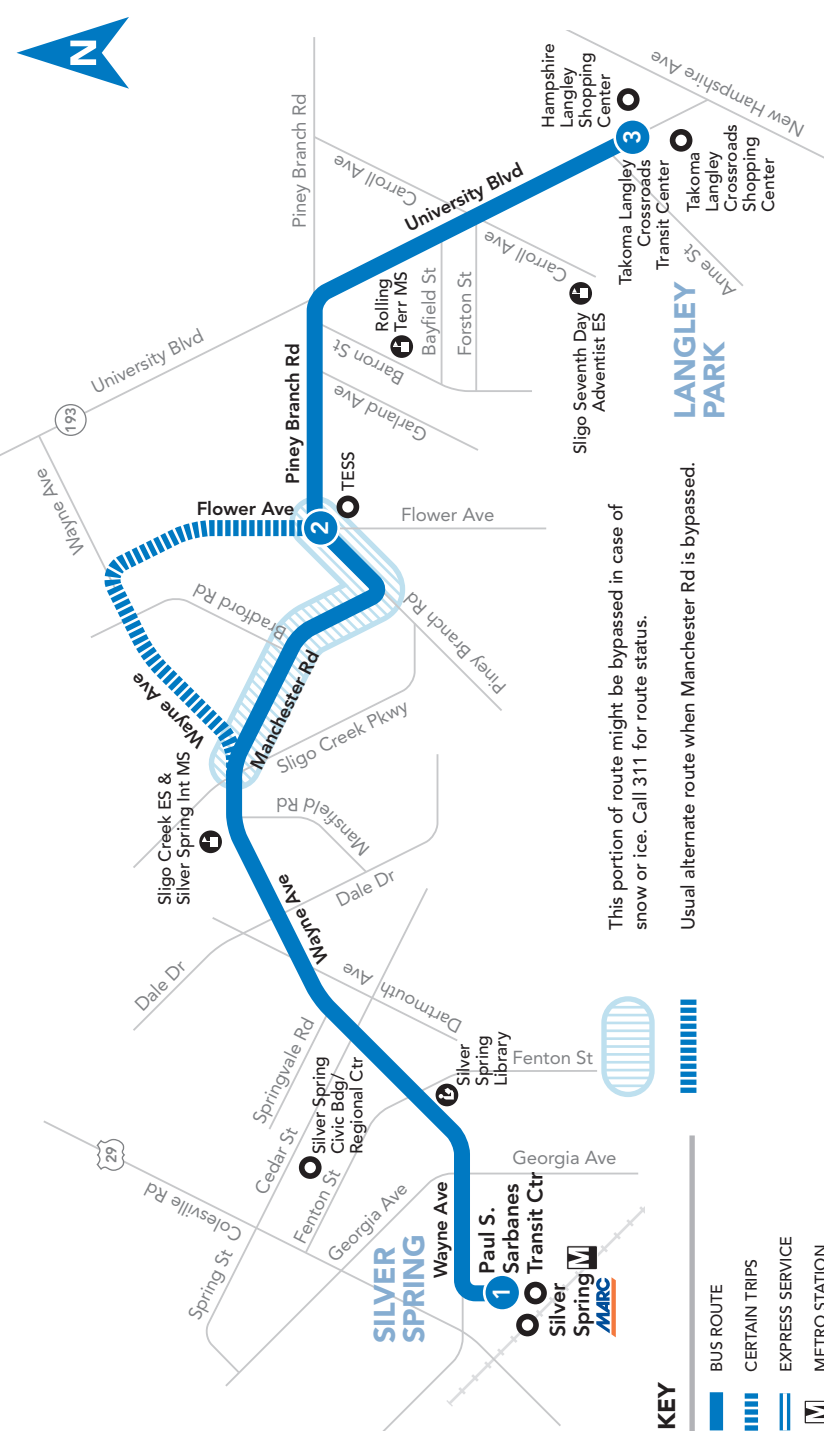

15 Ride On

Paul S. Sarbanes Transit Center (Silver Spring M) – Wayne Ave – Manchester Rd – Piney Branch Rd – Takoma Langley Crossroads Transit Center

This portion of route might be bypassed in case of snow or ice. Call 311 for route status.

Usual alternate route when Manchester Rd is bypassed.

1. **KEY**
2. BUS ROUTE
   - CERTAIN TRIPS
   - EXPRESS SERVICE
   - METRO STATION
   - SCHOOL
   - LIBRARY
   - POINT OF INTEREST
   - HOSPITAL

May 2018 Subject to change

15 To Takoma Langley Crossroads TC

SUNDAY

SEE TIMEPOINT LOCATION ON ROUTE MAP

- Paul S. Sarbanes TC
- Flower Ave & Piney Branch Rd
- Takoma Langley Crossroads TC

1	2	3
5:40	5:46	5:49
6:10	6:16	6:19
6:40	6:48	6:53
7:10	7:18	7:23
7:40	7:48	7:53
8:10	8:18	8:23
8:40	8:48	8:53
9:10	9:18	9:23
9:40	9:48	9:53
10:10	10:20	10:27
10:35	10:45	10:52
11:00	11:10	11:17
11:20	11:30	11:37
11:40	11:50	11:57
11:55	12:05	12:12
12:10	12:20	12:27
12:25	12:35	12:42
12:40	12:50	12:57
12:55	1:05	1:12
1:10	1:20	1:27
1:25	1:35	1:42
1:40	1:50	1:57
1:55	2:05	2:12
2:10	2:20	2:27
2:25	2:35	2:42
2:40	2:50	2:57
2:55	3:05	3:12
3:10	3:20	3:27
3:25	3:35	3:42
3:40	3:50	3:57

NOTES: AM PM

Schedule continues

15 To Paul S. Sarbanes Transit Center (Silver Spring M)

SUNDAY

SEE TIMEPOINT LOCATION ON ROUTE MAP

- Takoma Langley Crossroads TC
- Flower Ave & Piney Branch Rd
- Paul S. Sarbanes TC

3	2	1
4:50	4:58	5:05
5:20	5:28	5:35
5:40	5:48	5:55
6:00	6:08	6:15
6:20	6:28	6:35
6:40	6:48	6:56
7:00	7:08	7:16
7:20	7:28	7:36
7:40	7:48	7:56
8:00	8:08	8:16
8:20	8:28	8:36
8:40	8:48	8:56
9:00	9:08	9:16
9:20	9:28	9:36
9:40	9:48	9:56
10:00	10:10	10:19
10:20	10:30	10:39
10:40	10:50	10:59
10:59	11:09	11:18
11:15	11:25	11:34
11:31	11:41	11:50
11:46	11:56	12:05
12:01	12:11	12:20
12:16	12:26	12:35
12:31	12:41	12:50
12:46	12:56	1:05
1:01	1:11	1:20
1:16	1:26	1:35
1:31	1:41	1:50
1:46	1:56	2:05
2:01	2:11	2:20
2:16	2:26	2:35
2:31	2:41	2:50

NOTES: AM PM

Schedule continues

Please arrive at your stop several minutes ahead of your bus' scheduled arrival. Since safe service is a priority at Ride On, buses may be delayed due to traffic or weather.

WELCOME TO RIDE ON

RIDE ON is a community bus service operated by the Montgomery County Department of Transportation. RIDE ON operates over 75 routes that serve all 13 Montgomery County Metrorail stations and 7 MARC stations. For detailed information, or to have timetables mailed, call 311. Outside Montgomery County 240-777-0311

Visit our web site at: www.rideonbus.com
Real Time information is available at: www.rideonrealtime.com
Regular Mailing Address: Montgomery County DOT Division of Transit Services 101 Monroe Street, 5th Floor Rockville, MD 20850

For more information, or to request this document in an alternate format or translated into another language, please call 311, or outside Montgomery County 240-777-0311.

Para más información o para pedir este documento en un formato diferente o traducido a otro idioma, por favor, llame al 311 o de fuera del Condado de Montgomery al 240-777-0311.

如需更多信息、需要以其它格式提供本文檔或需要將本文檔翻譯成其它語言、請撥打311。如果您不在蒙哥馬利郡、請撥打240-777-0311。

자세한 정보를 원하시거나 본 문서를 다른 형식 또는 다른 언어로의 번역본으로 원하실 경우, 전화번호 311, 또는 몽고메리 카운티 이외의 지역에서는 240-777-0311로 연락하시기 바랍니다.