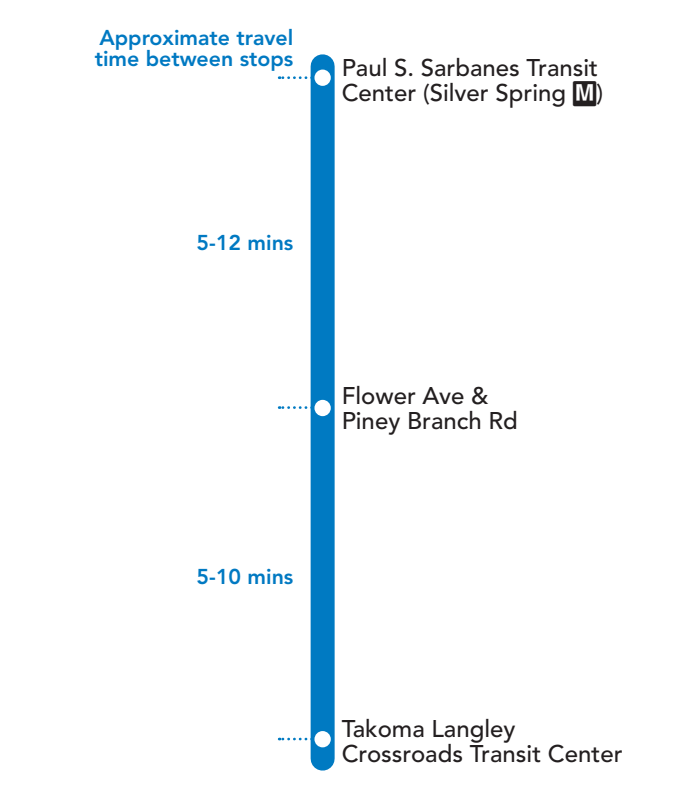

SERVICE DAYS

DAILY

Montgomery County Transit

Telephone 311
Online at www.rideonbus.com
Real Time Info at www.rideonrealtime.com