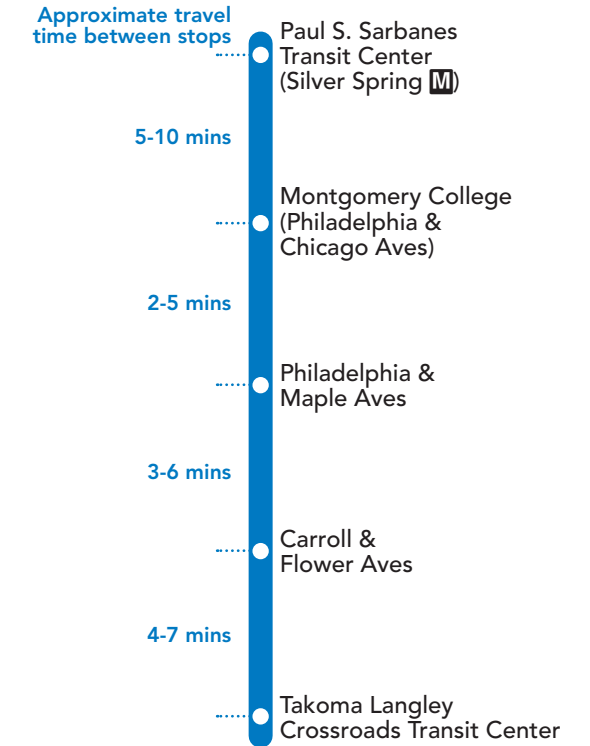

YouTube youtube.com/RideOnMCT

Thank You for Riding with Us!

Printed on recycled paper with soy-based ink

EFFECTIVE: MAY 13, 2018

17

SERVICE DAYS

DAILY

Ride On
Montgomery County Transit