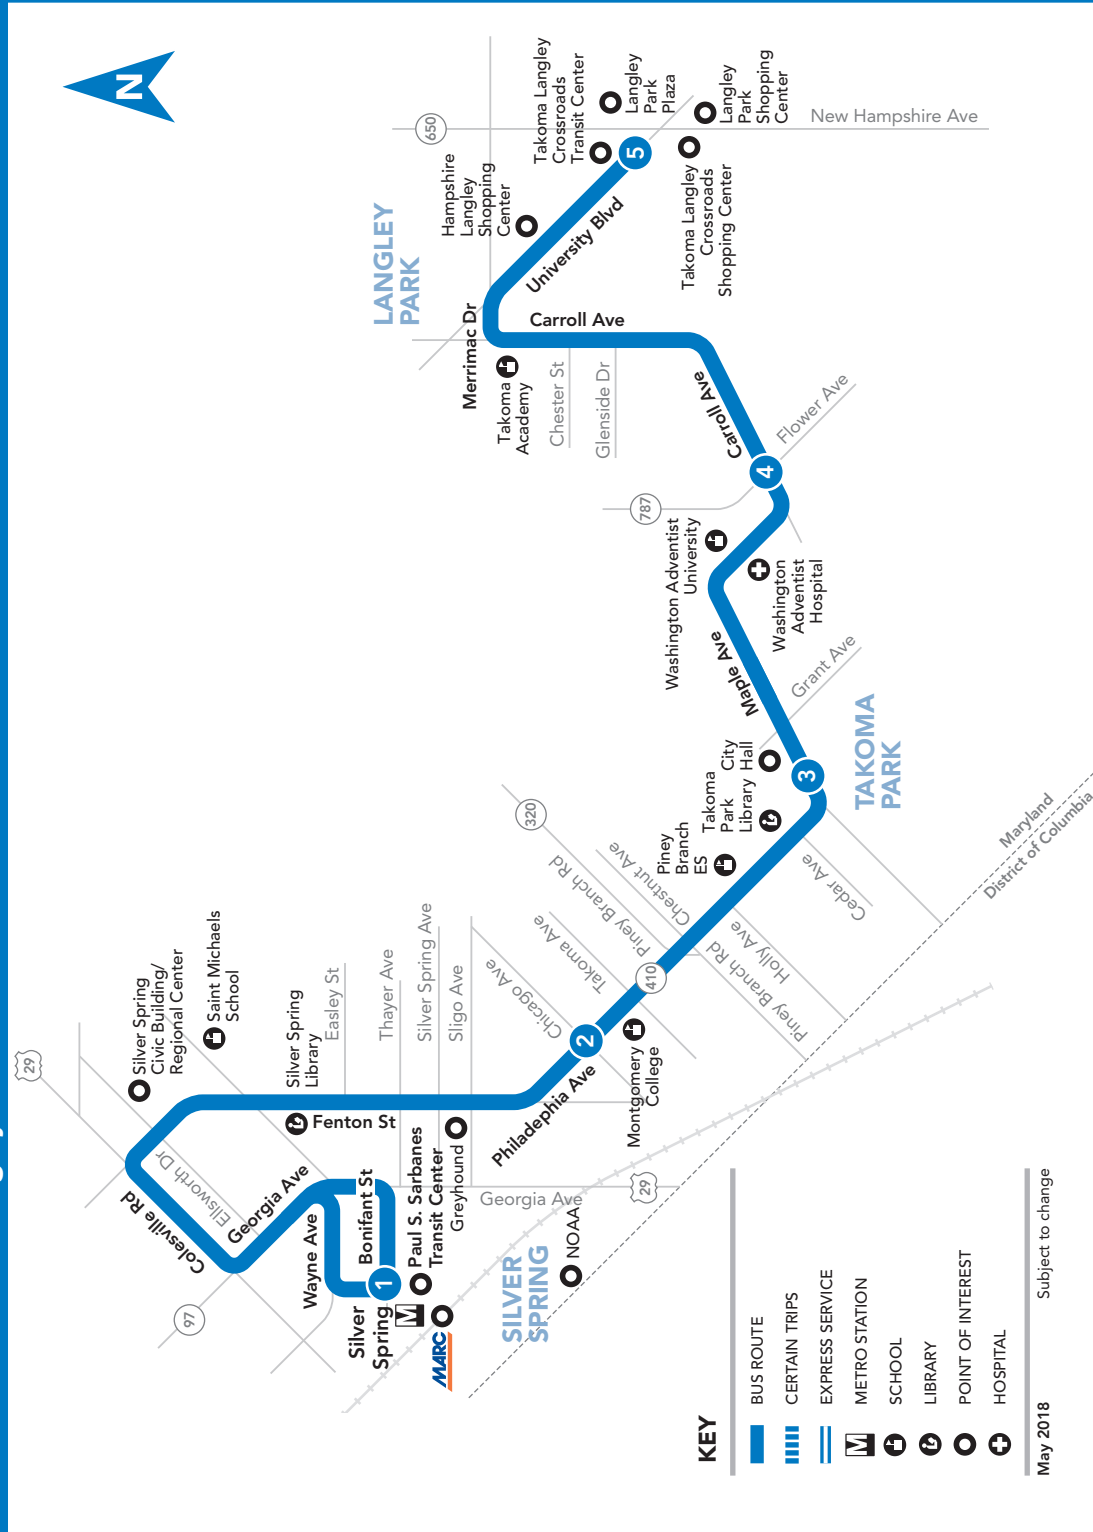

17

Paul S. Sarbanes TC (Silver Spring M) – Montgomery College – Philadelphia Ave – Maple Ave – Adventist Hospital – Takoma-Langley Crossroads Transit Center

Ride On
Montgomery County Transit

17 To Takoma Langley Crossroads TC

SUNDAY

SEE TIMEPOINT LOCATION ON ROUTE MAP

Paul S. Sarbanes TC (Silver Spring M)
Montgomery College (Philadelphia & Chicago)
Philadelphia & Maple Aves
Carroll & Flower Aves
Takoma Langley Crossroads TC

1	2	3	4	5
7:17	7:24	7:27	7:32	7:35
7:47	7:54	7:57	8:02	8:05
8:17	8:24	8:27	8:32	8:35
8:47	8:54	8:57	9:02	9:05
9:17	9:24	9:27	9:32	9:35
9:47	9:54	9:57	10:02	10:05
10:17	10:28	10:31	10:37	10:40
10:47	10:58	11:01	11:07	11:10
11:17	11:28	11:31	11:37	11:40
11:47	11:58	12:01	12:07	12:10
12:17	12:28	12:31	12:37	12:40
12:47	12:58	1:01	1:07	1:10
1:17	1:30	1:33	1:39	1:42
1:47	2:00	2:03	2:09	2:12
2:17	2:30	2:33	2:39	2:42
2:47	3:00	3:03	3:09	3:12
3:17	3:30	3:33	3:39	3:42
3:47	4:00	4:03	4:09	4:12
4:17	4:30	4:33	4:39	4:42
4:47	5:00	5:03	5:09	5:12
5:17	5:30	5:33	5:39	5:42
5:47	6:00	6:03	6:09	6:12
6:17	6:27	6:30	6:35	6:38
6:47	6:57	7:00	7:05	7:08
7:17	7:27	7:30	7:35	7:38
7:47	7:57	8:00	8:05	8:08
8:17	8:27	8:30	8:35	8:38
8:47	8:57	9:00	9:05	9:08
9:22	9:32	9:35	9:40	9:43

NOTES: AM PM

17 To Paul S. Sarbanes Transit Center (Silver Spring M)

SUNDAY

SEE TIMEPOINT LOCATION ON ROUTE MAP

Takoma Langley Crossroads TC
Carroll & Flower Aves
Philadelphia & Maple Aves
Montgomery College (Philadelphia & Chicago)
Paul S. Sarbanes TC (Silver Spring M)

5	4	3	2	1
7:17	7:20	7:25	7:28	7:35
7:50	7:53	7:58	8:01	8:08
8:20	8:23	8:28	8:31	8:38
8:50	8:53	8:58	9:01	9:08
9:20	9:23	9:28	9:31	9:38
9:50	9:53	9:58	10:01	10:08
10:20	10:24	10:29	10:32	10:39
10:50	10:54	10:59	11:02	11:09
11:20	11:24	11:29	11:32	11:39
11:50	11:54	11:59	12:02	12:09
12:20	12:24	12:29	12:32	12:39
12:50	12:54	12:59	1:02	1:09
1:20	1:24	1:30	1:33	1:43
1:50	1:54	2:00	2:03	2:13
2:20	2:24	2:30	2:33	2:43
2:50	2:54	3:00	3:03	3:13
3:20	3:24	3:30	3:33	3:43
3:50	3:54	4:00	4:03	4:13
4:20	4:24	4:30	4:33	4:43
4:50	4:54	5:00	5:03	5:13
5:20	5:24	5:30	5:33	5:43
5:50	5:54	6:00	6:03	6:13
6:20	6:23	6:28	6:31	6:38
6:50	6:53	6:58	7:01	7:08
7:20	7:23	7:28	7:31	7:38
7:50	7:53	7:58	8:01	8:08
8:20	8:23	8:28	8:31	8:38
8:50	8:53	8:58	9:01	9:08
9:20	9:23	9:28	9:31	9:38

NOTES: AM PM

Please arrive at your stop several minutes ahead of your bus' scheduled arrival. Since safe service is a priority at Ride On, buses may be delayed due to traffic or weather.

WELCOME TO RIDE ON

RIDE ON is a community bus service operated by the Montgomery County Department of Transportation. **RIDE ON** operates over 75 routes that serve all 13 Montgomery County Metrorail stations and 7 MARC stations. For detailed information, or to have timetables mailed, call **311**. Outside Montgomery County **240-777-0311**

Visit our web site at: www.rideonbus.com
Real Time information is available at: www.rideonrealtime.com
Regular Mailing Address: Montgomery County DOT Division of Transit Services 101 Monroe Street, 5th Floor Rockville, MD 20850

For more information, or to request this document in an alternate format or translated into another language, please call 311, or outside Montgomery County 240-777-0311.