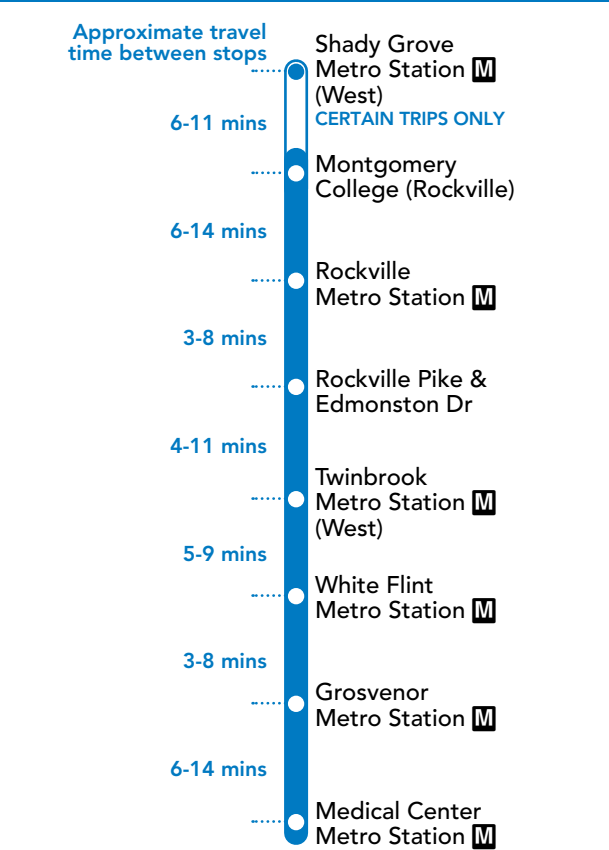

HOLIDAY SCHEDULE

New Year's Day..... Sunday Schedule
Martin Luther King, Jr. Day..... Special Schedule
Presidents' Day..... Special Schedule
Memorial Day..... Sunday Schedule
Independence Day..... Saturday Schedule
Labor Day..... Sunday Schedule
Columbus Day..... Weekday Schedule
Veterans Day..... Special Schedule
Thanksgiving Day..... Sunday Schedule
Christmas Day..... Sunday Schedule

For special schedules, consult our website,
www.rideonbus.com, or call 311

- Like us on Facebook facebook.com/RideOnMCT
- Follow us on Twitter twitter.com/RideOnMCT
- Subscribe to email alerts at www.montgomerycountymd.gov/govdelivery
- YouTube youtube.com/c/RideOnMCT

Thank You for Riding with Us!

EFFECTIVE: MAY 1, 2016