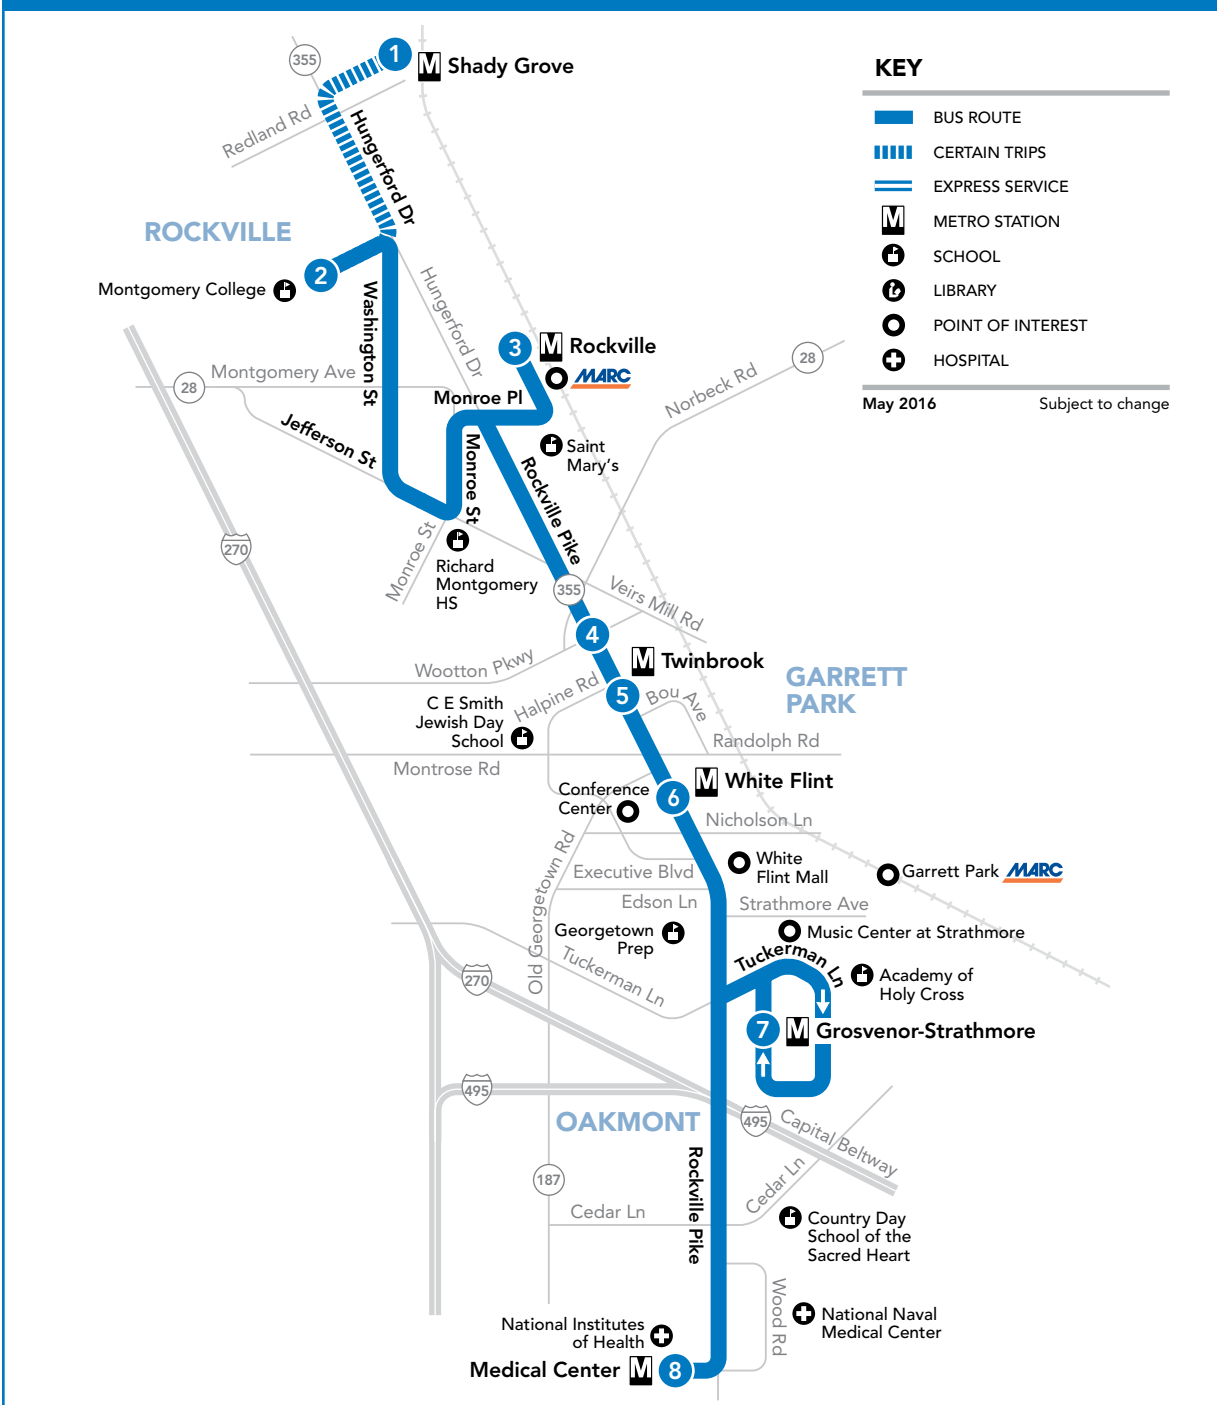

46

Shady Grove Metro Station (certain trips) – Montgomery College – Rockville Metro Station – Twinbrook Metro Station – White Flint Metro Station – Grosvenor Metro Station – Medical Center Metro Station

KEY

- BUS ROUTE
- CERTAIN TRIPS
- EXPRESS SERVICE
- METRO STATION
- SCHOOL
- LIBRARY
- POINT OF INTEREST
- HOSPITAL

May 2016 Subject to change