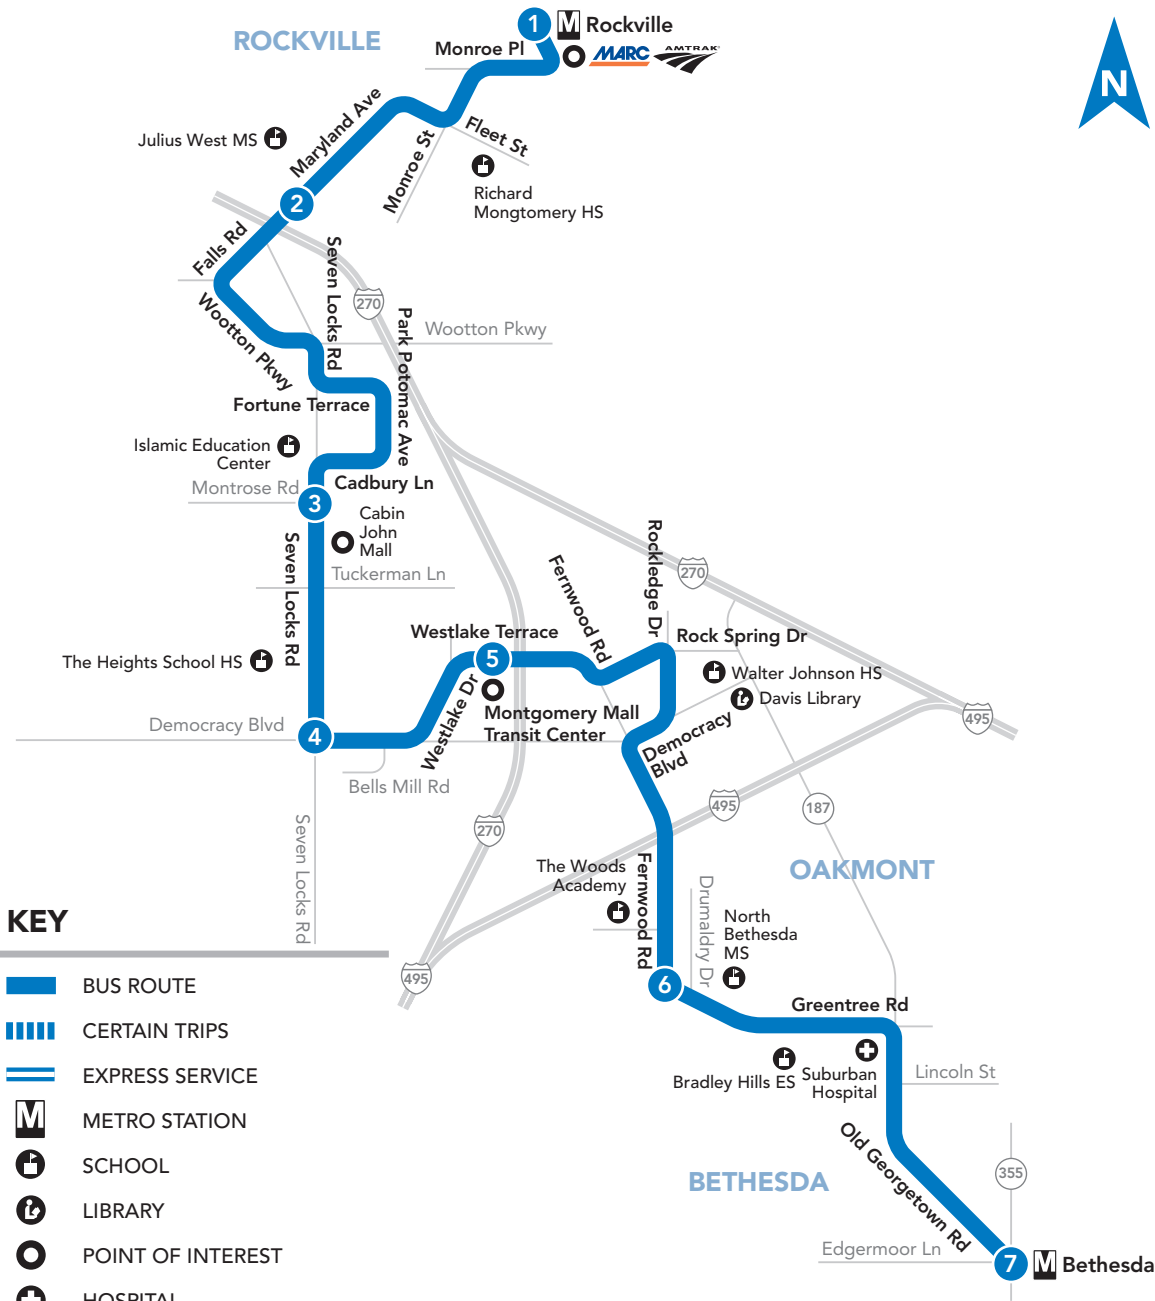

HOW TO READ A TIMETABLE

- Find the schedule for the day of the week and the direction you wish to ride.
- Find the timepoints closest to your origin and destination. The timepoints are shown on the route map and indicate the time the bus is scheduled to be at the particular location. Your nearest bus stop may be between timepoints.
- Read down the column to see the times when a trip will be at the given timepoint. Read the times across to the right to see when the trip reaches other timepoints. If no time is shown, that trip does not serve that timepoint.

FARES Effective September 2, 2017

Regular Fare, Token, or SmarTrip®	\$2.00
SmarTrip® Fare Transfer from MetroRail	\$1.50
Seniors and persons with disability with valid ID (including attendant-eligible) except during free periods:	
Senior/Disabled SmarTrip® or Cash	\$1.00
Senior/Disabled SmarTrip® Transfer from Metrorail	\$0.50
Seniors age 65 years or older with a Senior SmarTrip® card or valid Metro Senior ID Card or with valid Medicare Card and Photo ID from 9:30 am – 3:00 pm Monday through Friday and Saturday from 8:30 am – 4:00 pm.	FREE
Person with disability with Metro Disabled ID Card from 9:30 am – 3:00 pm Monday through Friday and Saturday from 8:30 am – 4:00 pm.	
Person with disability with Metro Disability ID Card – Attendant Eligible from 9:30 am – 3:00 pm Mon. through Fri. and Sat. from 8:30 am – 4:00 pm. Attendant rides half fare or free depending on time.	
MetroAccess - Certified Customer with ID MetroAccess - Companion	FREE
Children under age 5 Limit 2 children per paying passenger	
Local Bus Transfer with SmarTrip®	
Children 5 to 18 with a student ID or Youth Cruiser SmarTrip® Card Monday to Friday, 2:00 - 8:00 pm	FREE

METROACCESS

47

Rockville M – Maryland Ave – Park Potomac – Seven Locks Rd – Montgomery Mall – Rock Spring Dr – Fernwood Rd – Greentree Rd – Bethesda M

- KEY**
- BUS ROUTE
 - CERTAIN TRIPS
 - EXPRESS SERVICE
 - METRO STATION
 - SCHOOL
 - LIBRARY
 - POINT OF INTEREST
 - HOSPITAL