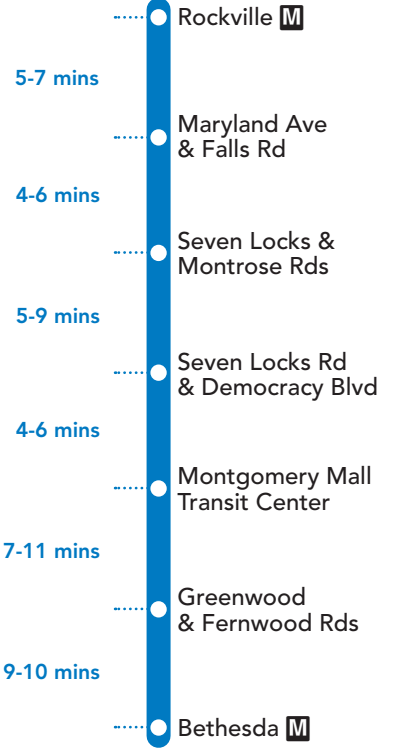

EFFECTIVE: MAY 13, 2018

47

Approximate travel time between stops

SERVICE DAYS

DAILY

Telephone 311
Online at www.rideonbus.com
Real Time Info at www.rideonrealtime.com