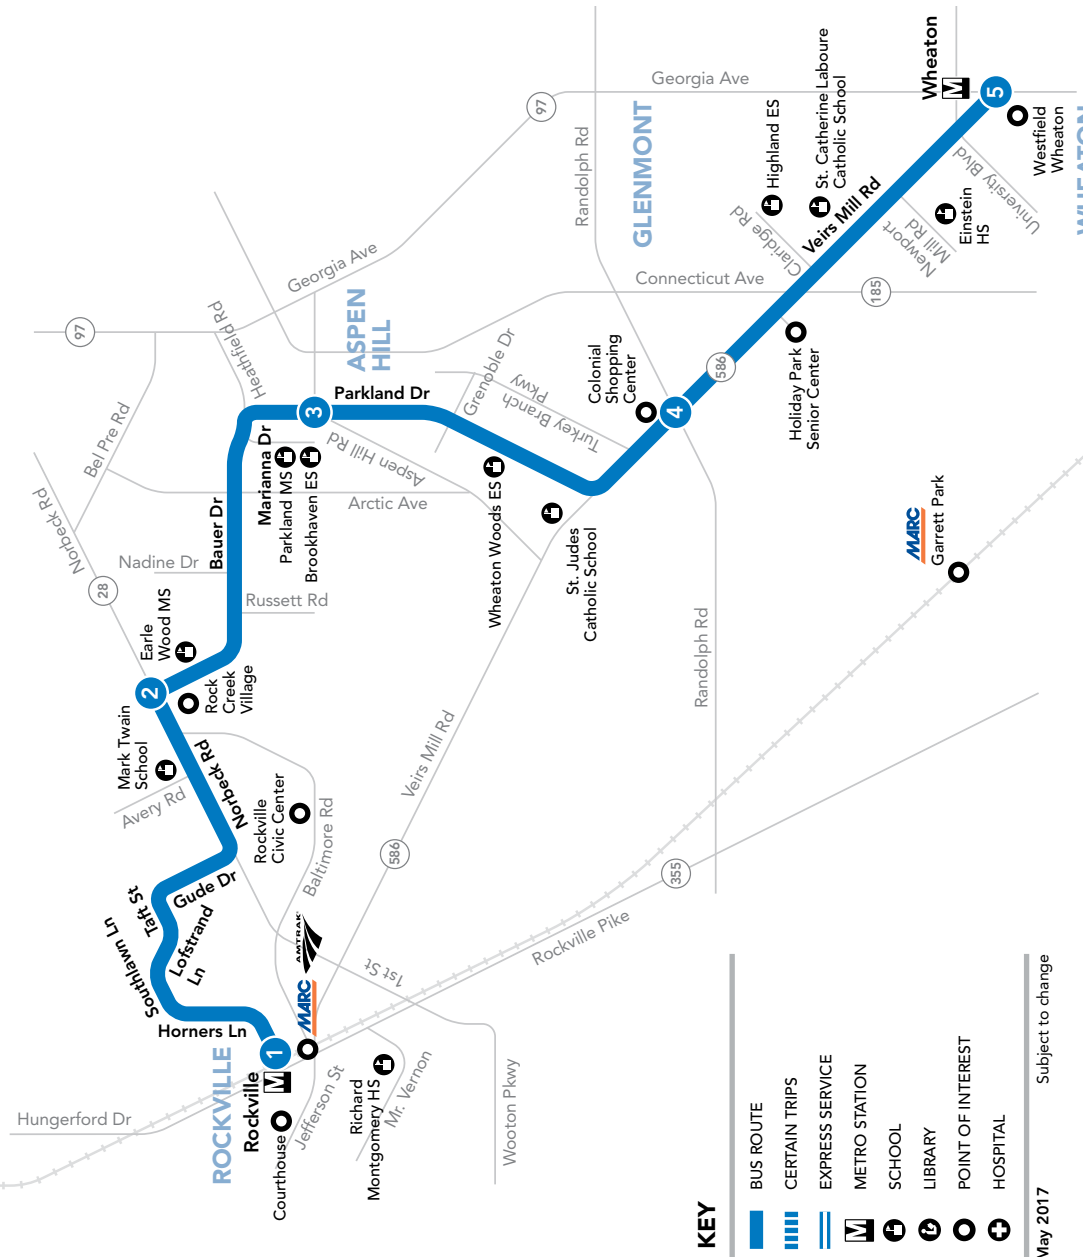

48 To Wheaton M

SUNDAY

SEE TIMEPOINT LOCATION ON ROUTE MAP

Rockville M (East)	Norbeck Rd & Bauer Dr	Parkland Dr & Aspen Hill Rd	Veirs Mill & Randolph Rds	Wheaton M
1	2	3	4	5
6:45	6:51	6:57	7:04	7:10
7:20	7:26	7:32	7:39	7:45
7:50	7:57	8:04	8:12	8:19
8:20	8:27	8:34	8:42	8:49
8:50	8:57	9:04	9:12	9:19
9:20	9:27	9:34	9:42	9:49
9:50	9:57	10:04	10:12	10:19
10:20	10:27	10:34	10:42	10:49
10:50	10:57	11:04	11:12	11:19
11:20	11:27	11:34	11:42	11:49
11:50	11:57	12:04	12:12	12:19
12:20	12:28	12:36	12:44	12:51
12:50	12:58	1:06	1:14	1:21
1:20	1:28	1:36	1:44	1:51
1:50	1:58	2:06	2:14	2:21
2:20	2:28	2:36	2:44	2:51
2:50	2:58	3:06	3:14	3:21
3:20	3:28	3:36	3:44	3:51
3:50	3:58	4:06	4:14	4:21
4:20	4:28	4:36	4:44	4:51
4:50	4:58	5:06	5:14	5:21
5:20	5:28	5:36	5:44	5:51
5:50	5:58	6:06	6:14	6:21
6:20	6:28	6:36	6:44	6:51
6:50	6:58	7:06	7:13	7:20
7:20	7:28	7:36	7:43	7:50
7:50	7:58	8:06	8:13	8:20

NOTES: AM PM

48 To Rockville M

SUNDAY

SEE TIMEPOINT LOCATION ON ROUTE MAP

Wheaton M	Veirs Mill & Randolph Rds	Parkland Dr & Aspen Hill Rd	Norbeck Rd & Bauer Dr	Rockville M (East)
5	4	3	2	1
7:20	7:27	7:33	7:41	7:48
7:55	8:02	8:08	8:16	8:23
8:25	8:32	8:38	8:46	8:53
8:55	9:02	9:08	9:16	9:23
9:25	9:32	9:38	9:46	9:53
9:55	10:02	10:08	10:16	10:23
10:25	10:32	10:38	10:46	10:53
10:55	11:02	11:08	11:16	11:23
11:25	11:32	11:38	11:46	11:53
11:55	12:04	12:11	12:19	12:26
12:25	12:34	12:41	12:49	12:56
12:55	1:04	1:11	1:19	1:26
1:25	1:37	1:45	1:53	2:00
1:55	2:07	2:15	2:23	2:30
2:25	2:37	2:45	2:53	3:00
2:55	3:07	3:15	3:23	3:30
3:25	3:37	3:45	3:53	4:00
3:55	4:04	4:11	4:19	4:26
4:25	4:34	4:41	4:49	4:56
4:55	5:04	5:11	5:19	5:26
5:25	5:34	5:41	5:49	5:56
5:55	6:04	6:11	6:19	6:26
6:25	6:34	6:41	6:49	6:56
6:55	7:03	7:10	7:18	7:24
7:25	7:33	7:40	7:48	7:54
7:55	8:03	8:10	8:18	8:24
8:30	8:38	8:45	8:53	8:59

NOTES: AM PM

WELCOME TO RIDE ON

RIDE ON is a community bus service operated by the Montgomery County Department of Transportation.

RIDE ON operates over 75 routes that serve all 13 Montgomery County Metrorail stations and 7 MARC stations.

For detailed information, or to have timetables mailed, call **311**.

Outside Montgomery County **240-777-0311**
TTY (for hearing impaired) **301-251-4850**

Visit our web site at:
www.rideonbus.com

Real Time information is available at:
www.rideonrealtime.com

Regular Mailing Address:
Montgomery County DOT
Division of Transit Services
101 Monroe Street, 5th Floor
Rockville, MD 20850

HOLIDAY SCHEDULE

- New Year's Day..... Sunday Schedule
- Martin Luther King, Jr. Day..... Special Schedule
- Presidents' Day..... Special Schedule
- Memorial Day..... Sunday Schedule
- Independence Day..... Saturday Schedule
- Labor Day..... Sunday Schedule
- Columbus Day..... Weekday Schedule
- Veterans Day..... Special Schedule
- Thanksgiving Day..... Sunday Schedule
- Christmas Day..... Sunday Schedule

For special schedules, consult our website,
www.rideonbus.com, or call **311**

Like us on Facebook
facebook.com/RideOnMCT

Follow us on Twitter
twitter.com/RideOnMCT