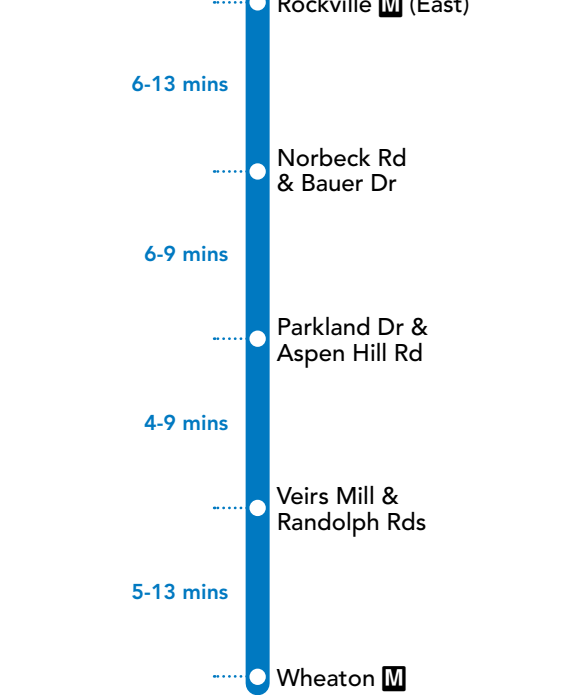

EFFECTIVE: MAY 14, 2017

48

Approximate travel time between stops

SERVICE DAYS
DAILY

Please arrive at your stop several minutes ahead of your bus' scheduled arrival. Since safe service is a priority at Ride On, buses may be delayed due to traffic or weather.

Telephone **311**
Online at www.rideonbus.com
Real Time Info at www.rideonrealtime.com