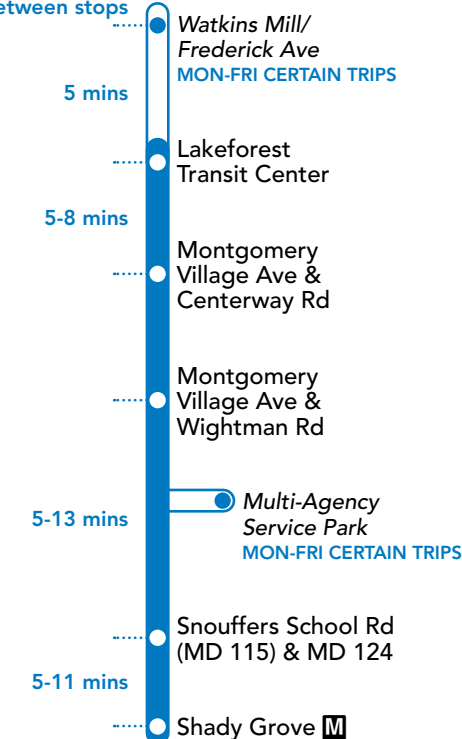

# 58

Watkins Mill/Frederick Ave – Lakeforest Transit Ctr – Montgomery Village – Snouffers School Road – Shady Grove Road – Shady Grove M

## 58 To Shady Grove M

SUNDAY

SEE TIMEPOINT LOCATION ON ROUTE MAP

Lakeforest Transit Center  
 Montgomery Village Ave & Centerway Rd  
 Montgomery Village Ave & Wightman Rd  
 Snouffers School Rd (MD 115) & MD 124  
 Shady Grove (East) M

## 58 To Lakeforest Transit Center

SUNDAY

SEE TIMEPOINT LOCATION ON ROUTE MAP

Shady Grove (East) M  
 Snouffers School Rd (MD 115) & MD 124  
 Montgomery Village Ave & Wightman Rd  
 Montgomery Village Ave & Centerway Rd  
 Lakeforest Transit Center

# 58

Approximate travel time between stops