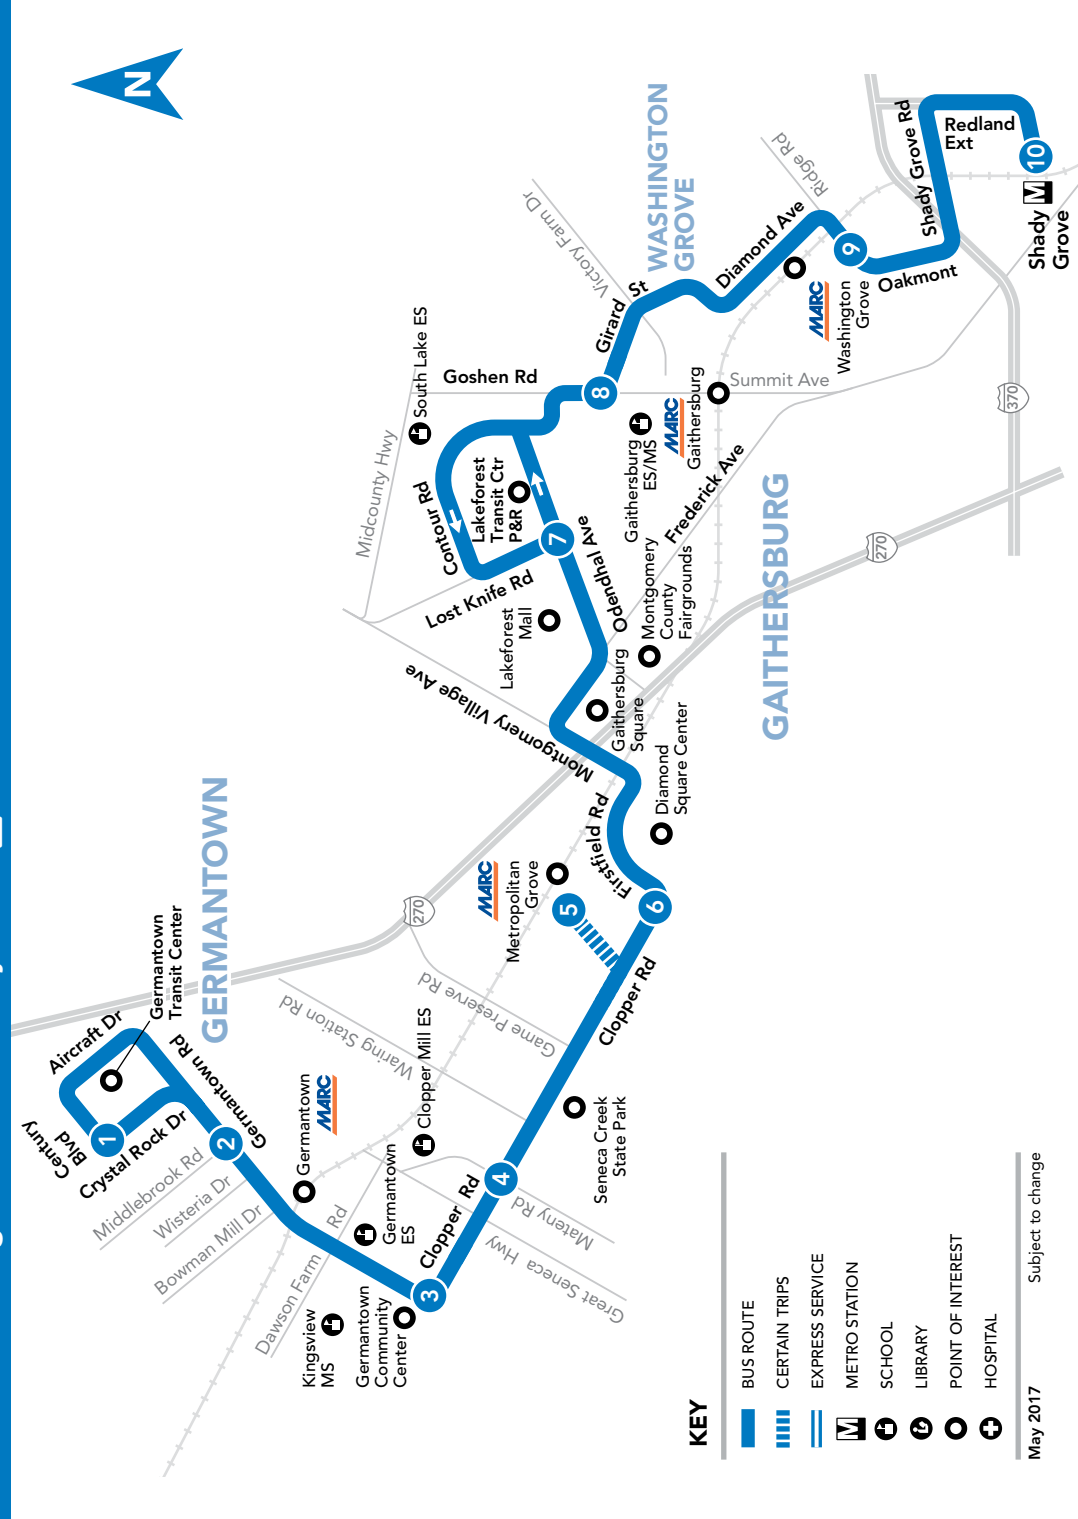

61 Germantown Transit Center (GTC) – Clopper Rd (MD 117) – Lakeforest Transit Center – Girard St – Washington Grove – Shady Grove

- KEY**
- BUS ROUTE
 - CERTAIN TRIPS
 - EXPRESS SERVICE
 - METRO STATION
 - SCHOOL
 - LIBRARY
 - POINT OF INTEREST
 - HOSPITAL

May 2017
Subject to change

61 To Shady Grove M

SUNDAY

SEE TIMEPOINT LOCATION ON ROUTE MAP

- Germantown Transit Center (GTC)
- MD 118 & Middlebrook Rd
- MD 118 & Clopper Rd
- Clopper & Mateny Rds
- Firstfield & Clopper Rds
- Lakeforest Transit Center
- Girard St & Summit Ave
- Oakmont Ave & Railroad St
- Shady Grove (East) M

SUNDAY

SEE TIMEPOINT LOCATION ON ROUTE MAP

- Shady Grove (East) M
- Oakmont Ave & Railroad St
- Girard St & Summit Ave
- Lakeforest Transit Center
- Firstfield & Clopper Rds
- Clopper & Mateny Rds
- MD 118 & Clopper Rd
- MD 118 & Middlebrook Rd
- Germantown Transit Center (GTC)

NOTES: AM PM

WELCOME TO RIDE ON

RIDE ON is a community bus service operated by the Montgomery County Department of Transportation.

RIDE ON operates over 75 routes that serve all 13 Montgomery County Metrorail stations and 7 MARC stations.