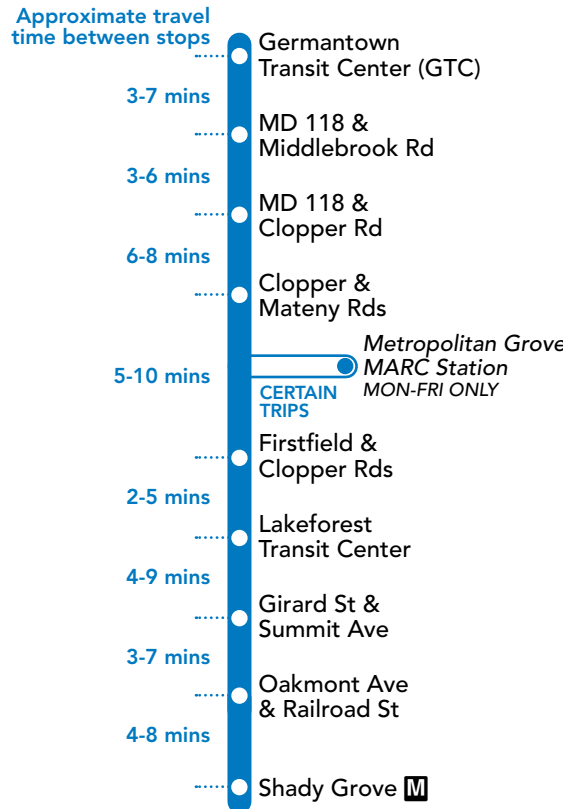

EFFECTIVE: MAY 14, 2017

SERVICE DAYS
DAILY

Ride On
Montgomery County Transit

Telephone 311
Online at www.rideonbus.com
Real Time Info at www.rideonrealtime.com