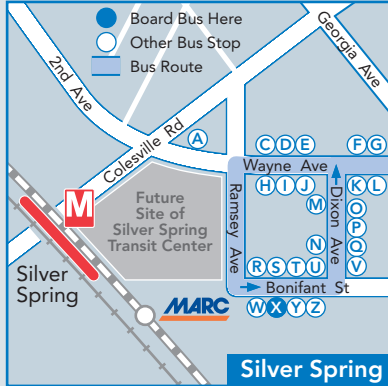

# 15 Silver Spring Metro Station – Wayne Ave – Manchester Rd – Piney Branch Rd – Langley Park

### Legend

Bus route	Hospital
Certain trips	Point of interest
Schedule timepoint	School
Metrorail station	Library
Metrorail line	Interstate highway
Rail line and station	Federal highway
Amtrak station	State highway
MARC station	