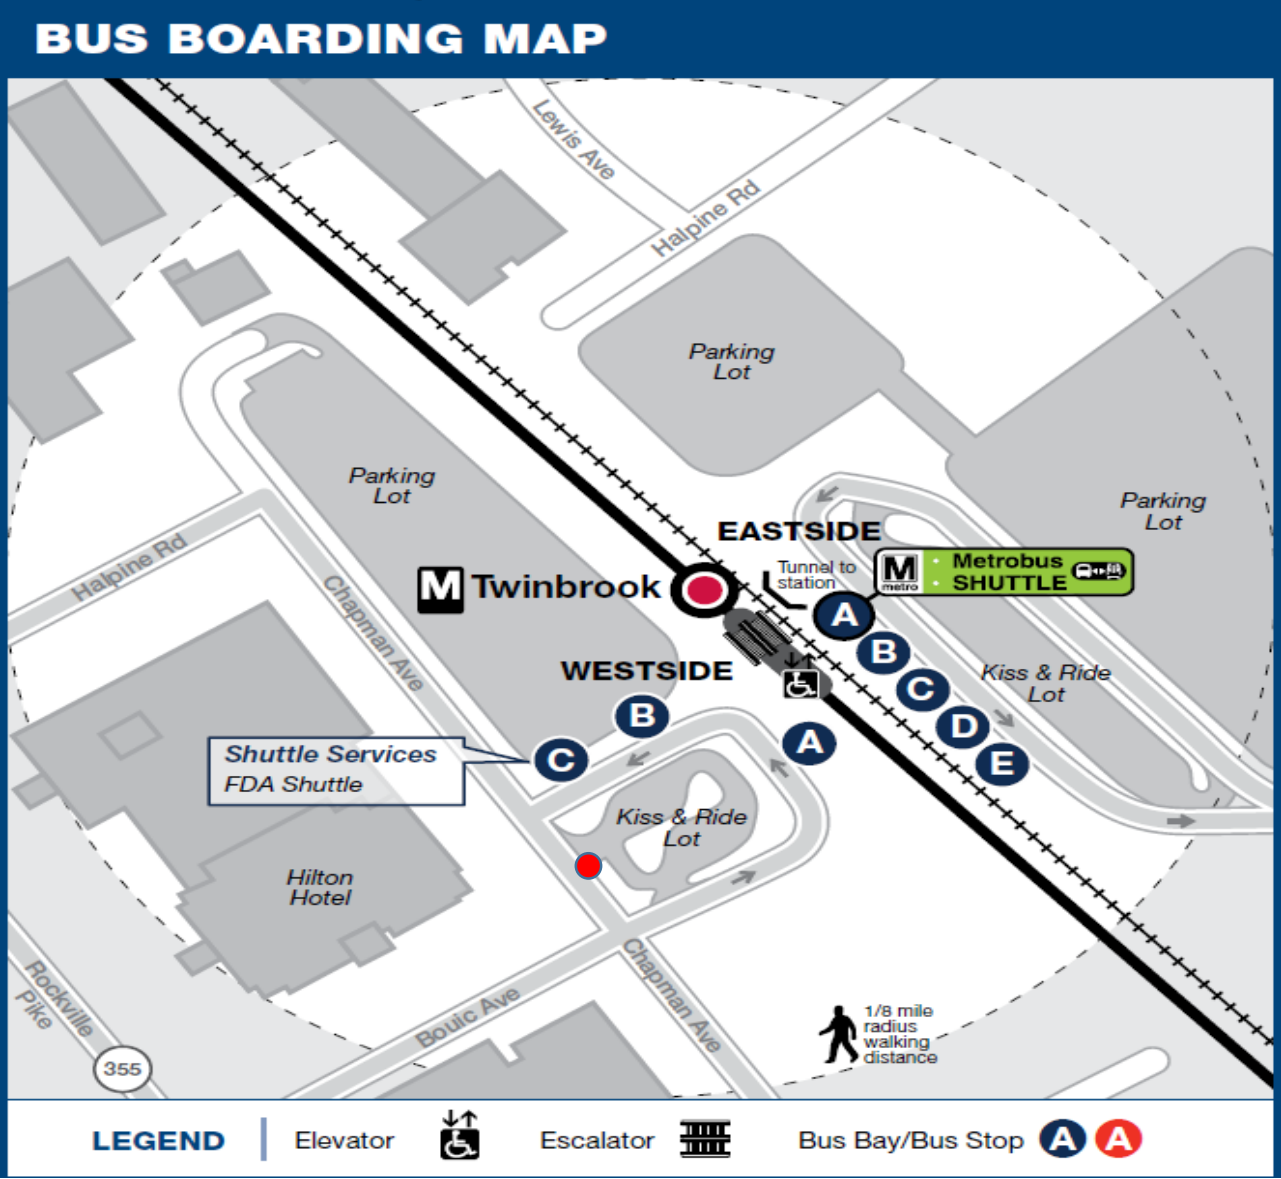

SafeTrack Surge 16 – Rockville Station

G Safe Track 16 – (Bay G) – Northbound WMATA SHUTTLE BUSES

● Safe Track – Southbound WMATA SHUTTLE BUSES

SafeTrack Surge 16 - Rockville Station

● Safe Track 16 - Chapman Avenue
WMATA SHUTTLE BUSES