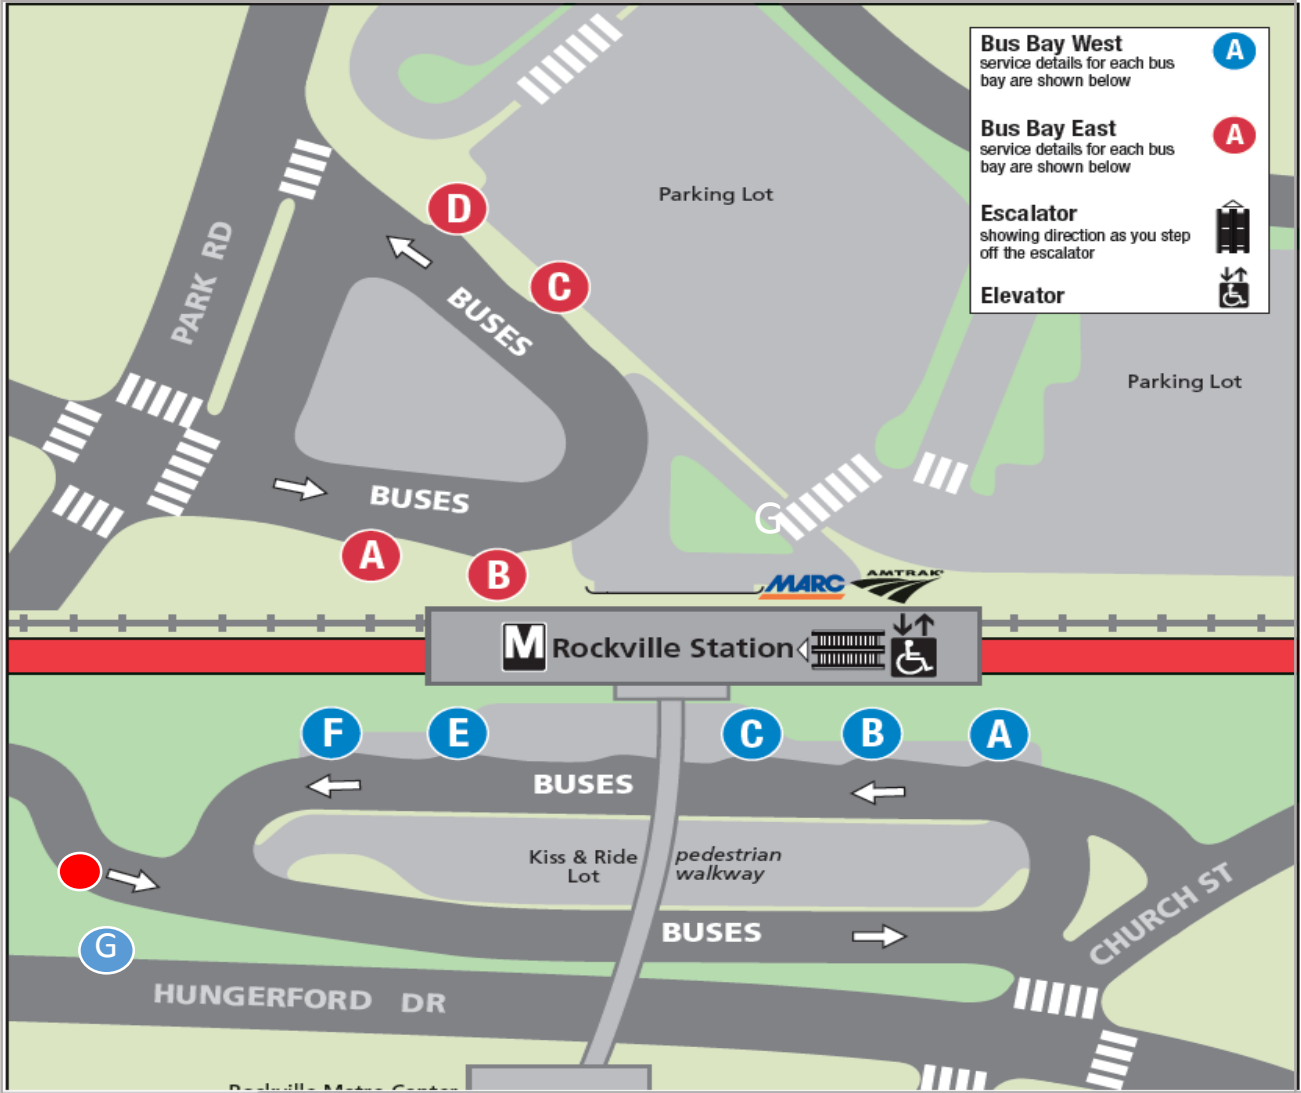

SafeTrack Surge 16 – Rockville Station

G Safe Track 16 – (Bay G) – Northbound WMATA SHUTTLE BUSES

● Safe Track – Southbound WMATA SHUTTLE BUSES

SafeTrack Surge 16 - Rockville Station

● Safe Track 16 - Chapman Avenue
WMATA SHUTTLE BUSES