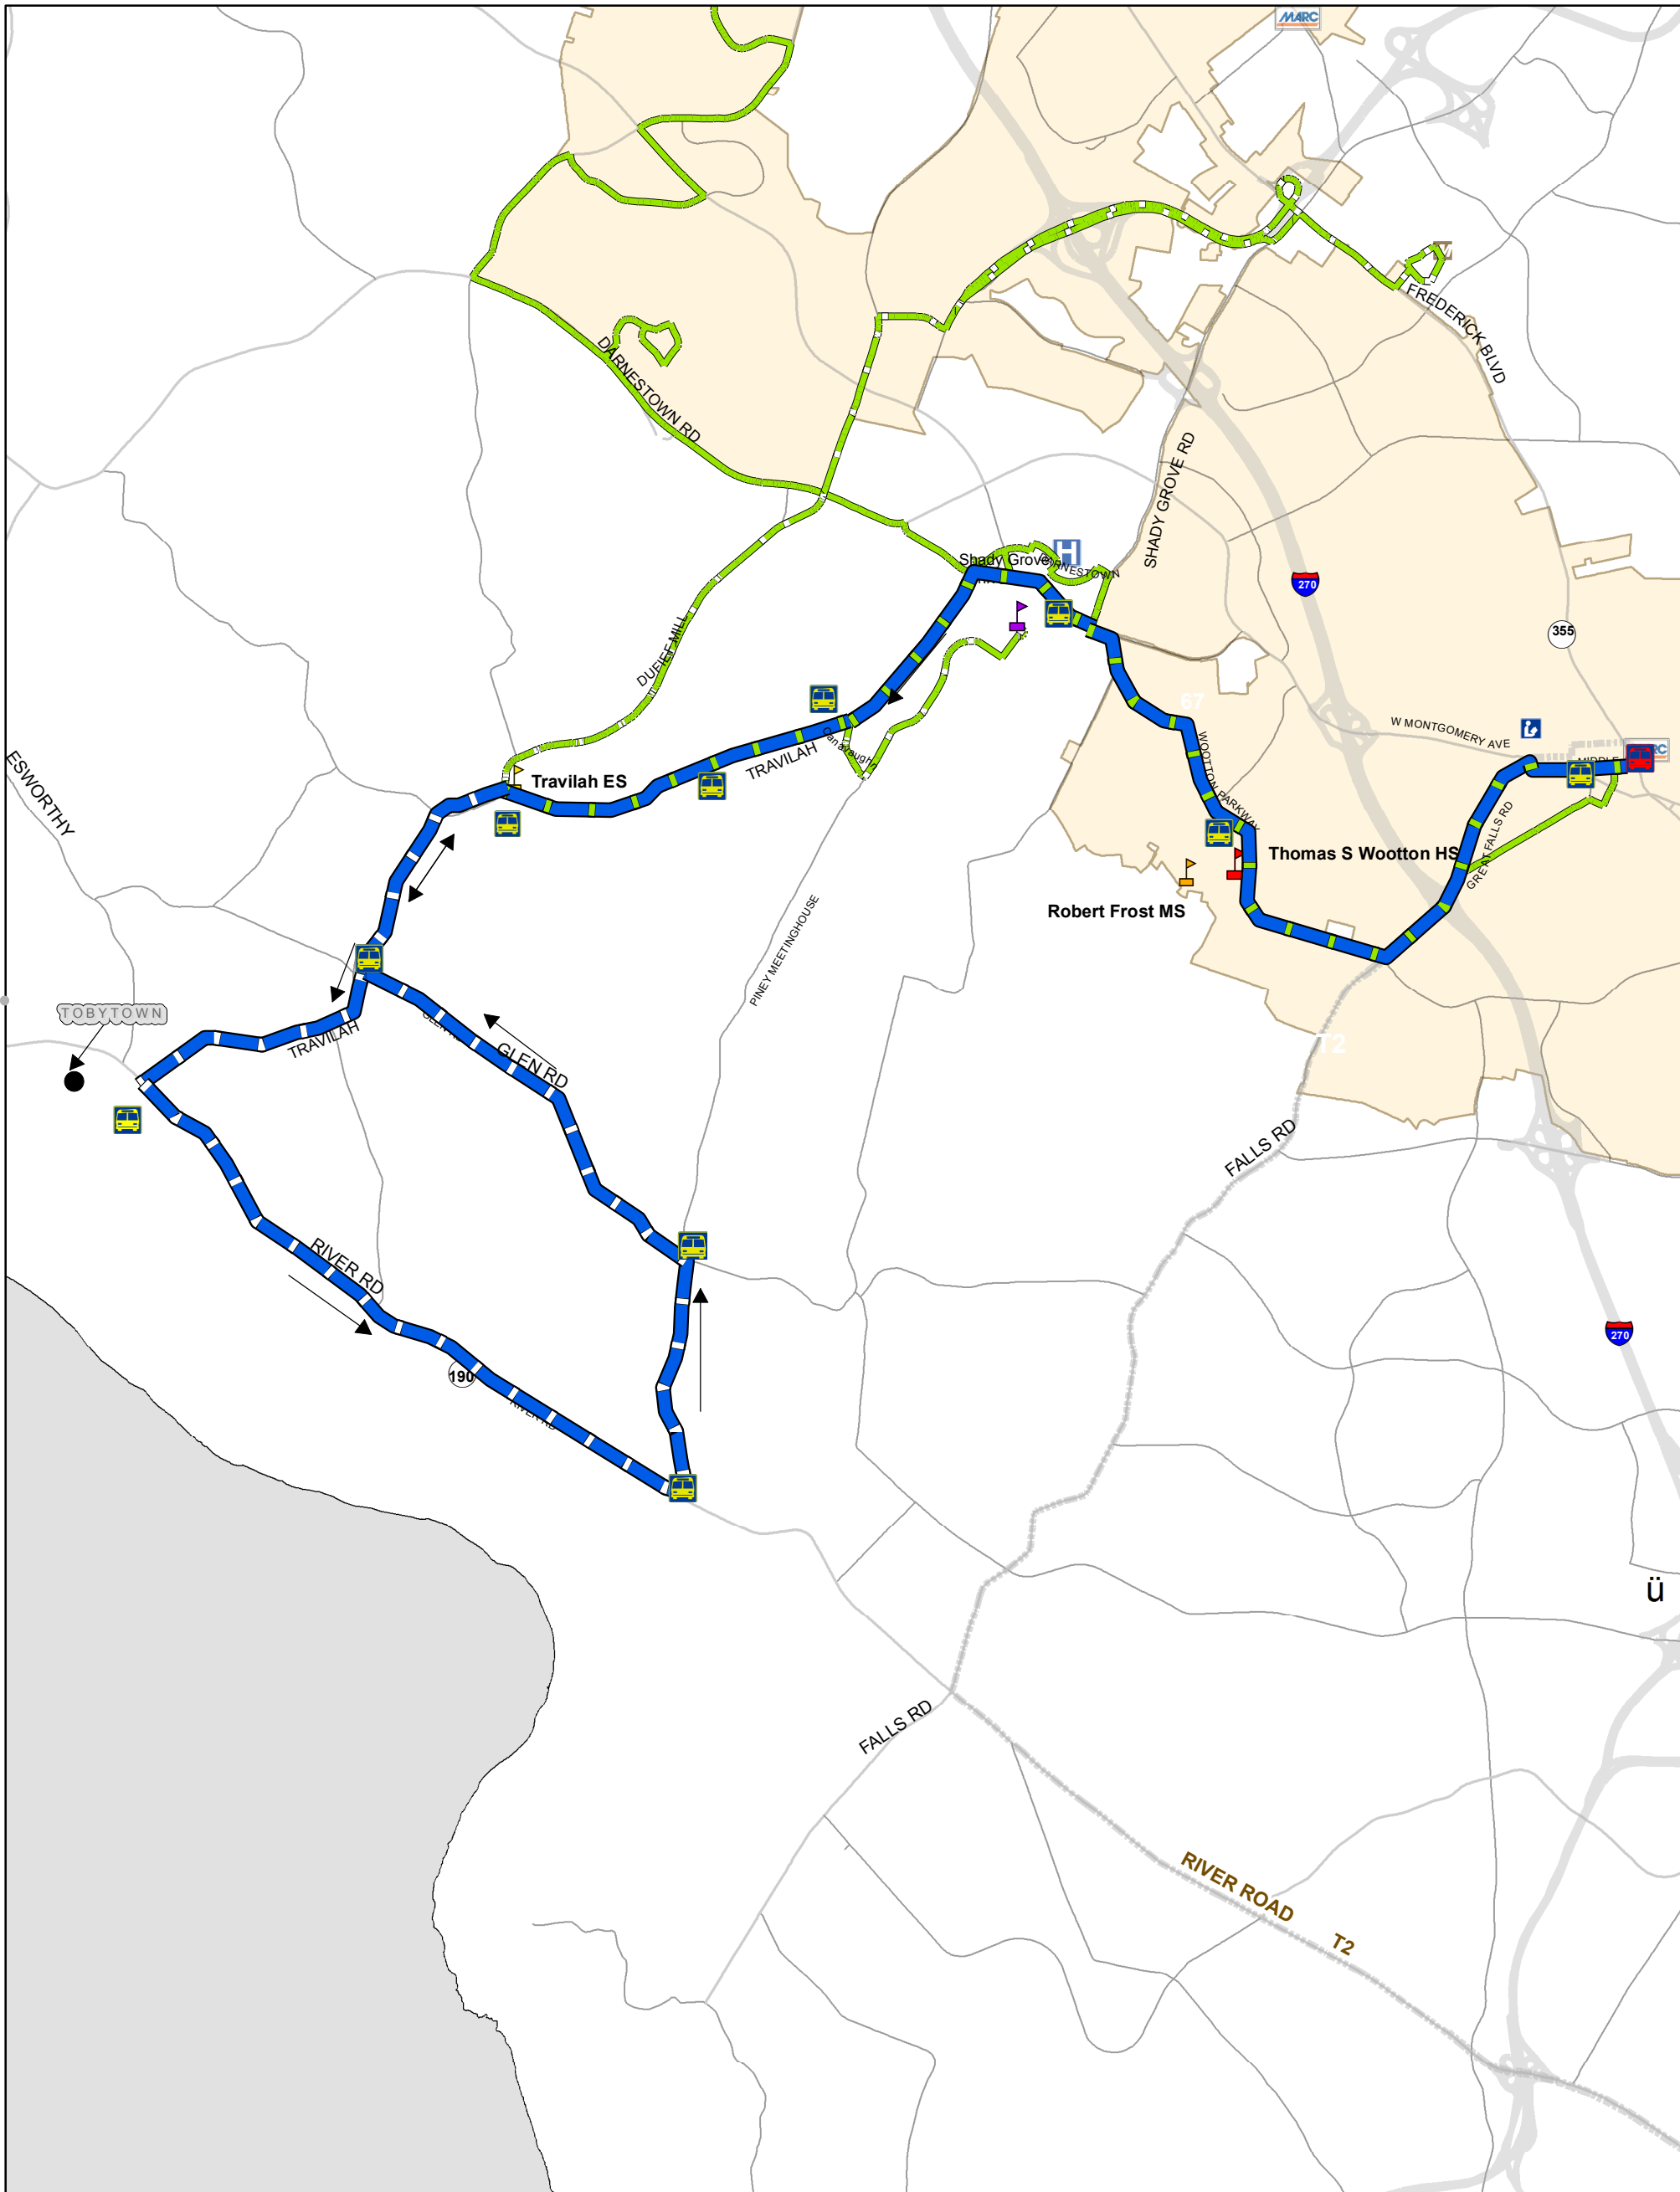

# Montgomery County Department of Transportation Ride On Transit Services Fixed Route Service

## LEGEND:

- |                         |                             |                                |
|-------------------------|-----------------------------|--------------------------------|
| Traville Transit Center | Universities of Shady Grove | Shady Grove Adventist Hospital |
| Shady Grove Station     | Thomas S Wootton HS         | Transfer Points                |
| Rockville Station       | Robert Frost MS             | Rockville Public Library       |
| Ride On Route 56        | Travilah ES                 | Ride On Route 67               |