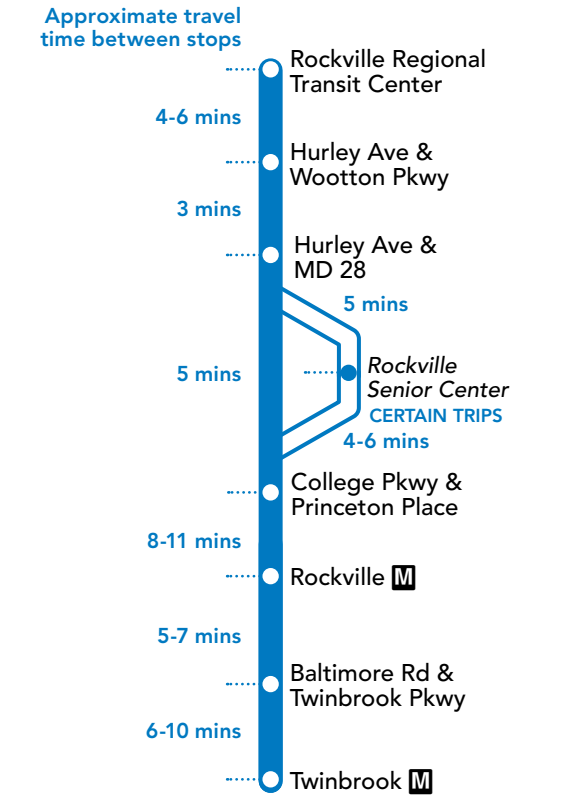

SERVICE DAYS
MONDAY – SATURDAY