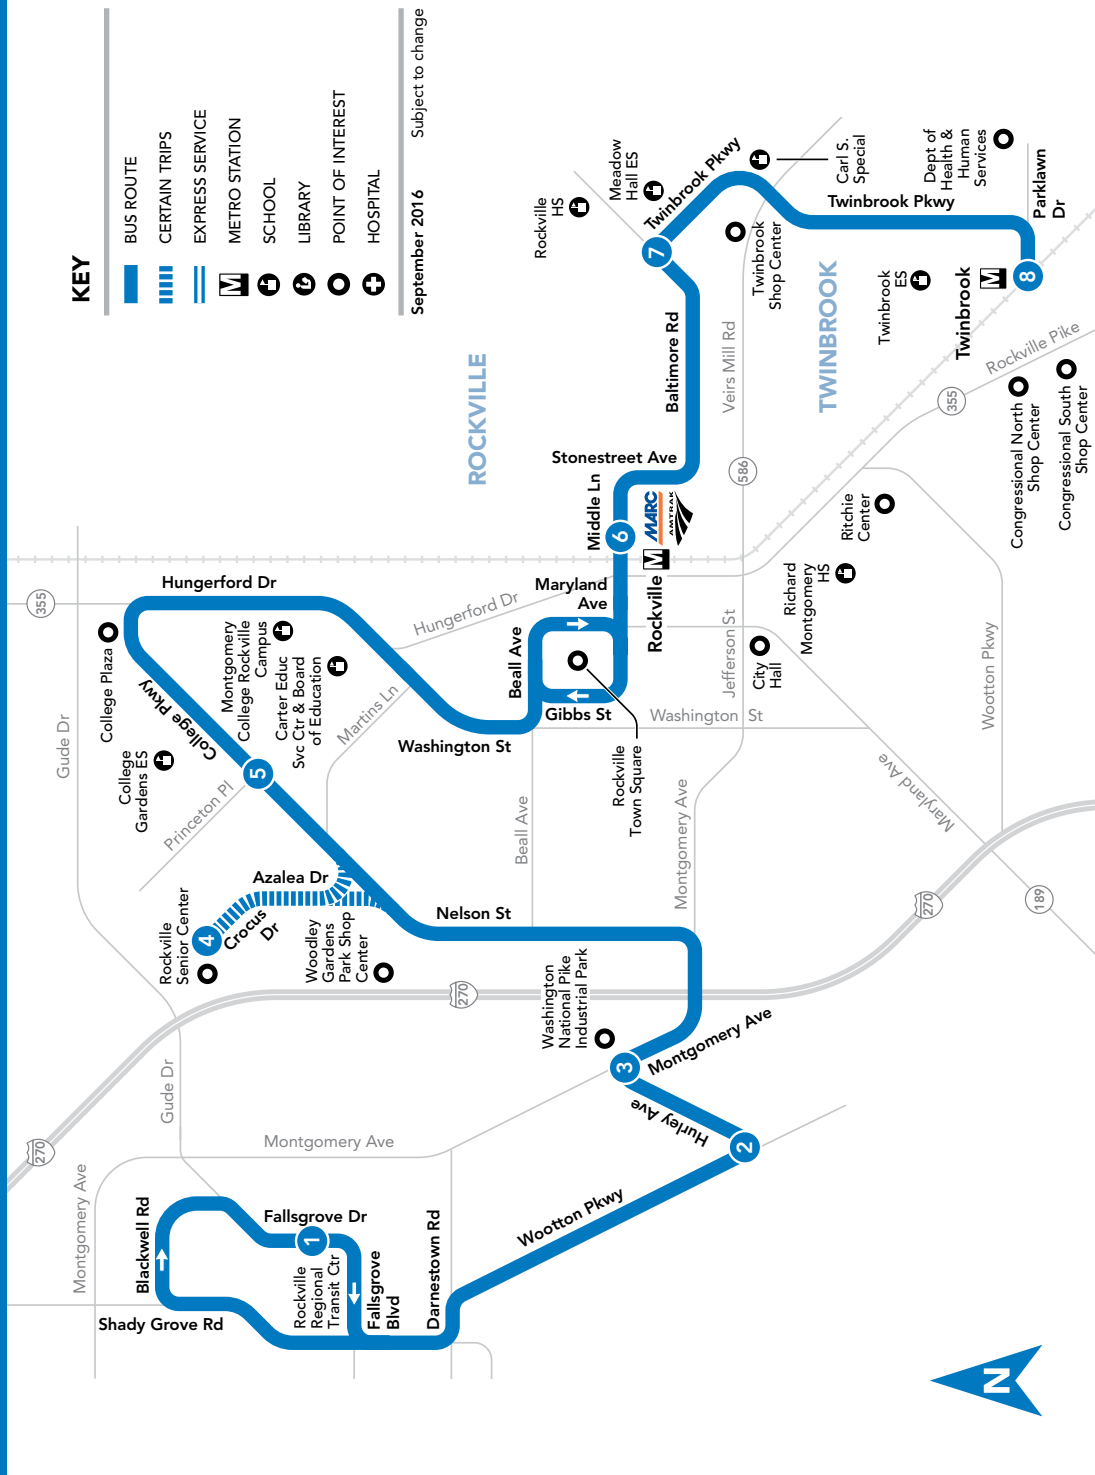

NOTES:

AM	PM
----	----

45 To Rockville Regional Transit Center

SATURDAY

SEE TIMEPOINT LOCATION ON ROUTE MAP

8	7	6	5	3	2	1
6:42	6:51	6:58	7:08	7:13	7:16	7:22
7:12	7:21	7:28	7:38	7:43	7:46	7:52
7:42	7:51	7:58	8:08	8:13	8:16	8:22
8:12	8:21	8:28	8:38	8:43	8:46	8:52
8:42	8:51	8:58	9:08	9:13	9:16	9:22
9:12	9:21	9:28	9:38	9:43	9:46	9:52
9:42	9:51	9:58	10:08	10:13	10:16	10:22
10:12	10:21	10:29	10:40	10:45	10:48	10:54
10:42	10:51	10:59	11:10	11:15	11:18	11:24
11:12	11:21	11:29	11:40	11:45	11:48	11:54
11:42	11:51	11:59	12:10	12:15	12:18	12:24
12:12	12:21	12:29	12:40	12:45	12:48	12:54
12:42	12:51	12:59	1:10	1:15	1:18	1:24
1:12	1:21	1:29	1:40	1:45	1:48	1:54
1:42						

HOW TO READ A TIMETABLE

- Find the schedule for the day of the week and the direction you wish to ride.
- Find the timepoints closest to your origin and destination. The timepoints are shown on the route map and indicate the time the bus is scheduled to be at the particular location. Your nearest bus stop may be between timepoints.
- Read down the column to see the times when a trip will be at the given timepoint. Read the times across to the right to see when the trip reaches other timepoints.