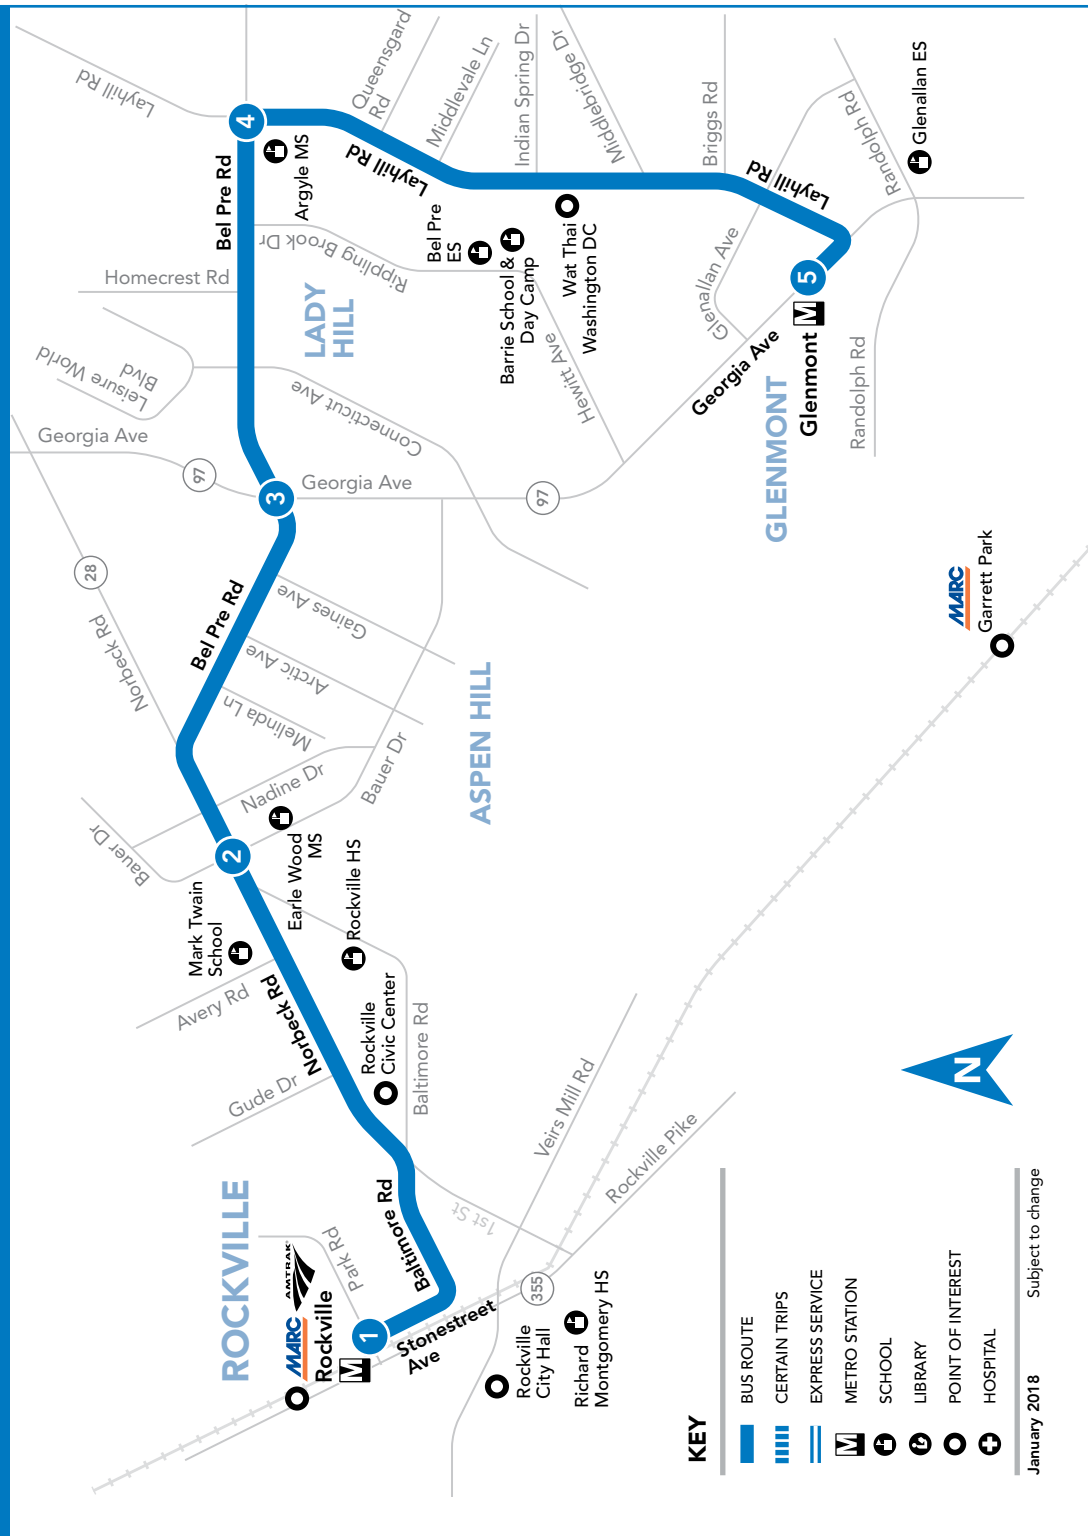

KEY

- BUS ROUTE
- CERTAIN TRIPS
- EXPRESS SERVICE
- METRO STATION
- SCHOOL
- LIBRARY
- POINT OF INTEREST
- HOSPITAL

January 2018 Subject to change

49 To Glenmont M

SUNDAY

SEE TIMEPOINT LOCATION ON ROUTE MAP

Rockville (East) M	Norbeck Rd & Bauer Dr	Bel Pre Rd & Georgia Ave	Bel Pre & Layhill Rds	Glenmont M
1	2	3	4	5
7:05	7:11	7:17	7:24	7:30
7:35	7:41	7:47	7:54	8:00
8:05	8:11	8:17	8:24	8:30
8:35	8:41	8:47	8:54	9:00
9:05	9:11	9:17	9:24	9:30
9:35	9:41	9:47	9:54	10:00
10:05	10:11	10:17	10:24	10:30
10:35	10:42	10:49	10:57	11:03
11:05	11:12	11:19	11:27	11:33
11:35	11:42	11:49	11:57	12:03
12:05	12:12	12:19	12:27	12:33
12:35	12:42	12:49	12:57	1:03
1:05	1:12	1:19	1:27	1:33
1:35	1:42	1:49	1:57	2:03
2:05	2:12	2:19	2:27	2:33
2:35	2:42	2:49	2:57	3:03
3:05	3:12	3:19	3:27	3:33
3:35	3:42	3:49	3:57	4:03
4:05	4:12	4:19	4:27	4:33
4:35	4:42	4:49	4:57	5:03
5:05	5:12	5:20	5:27	5:32
5:35	5:42	5:50	5:57	6:02
6:05	6:12	6:20	6:27	6:32
6:35	6:42	6:50	6:57	7:02
7:05	7:12	7:20	7:27	7:32
7:35	7:41	7:48	7:55	8:00
8:05	8:11	8:18	8:25	8:30
8:40	8:46	8:53	9:00	9:05

NOTES: AM PM

49 To Rockville M

SUNDAY

SEE TIMEPOINT LOCATION ON ROUTE MAP

Glenmont M	Bel Pre & Layhill Rds	Bel Pre Rd & Georgia Ave	Norbeck Rd & Bauer Dr	Rockville (East) M
5	4	3	2	1
6:40	6:46	6:53	7:00	7:05
7:10	7:16	7:23	7:30	7:35
7:40	7:46	7:53	8:00	8:05
8:10	8:16	8:23	8:30	8:35
8:40	8:46	8:53	9:00	9:05
9:10	9:16	9:23	9:30	9:35
9:40	9:46	9:53	10:00	10:05
10:10	10:16	10:23	10:30	10:35
10:40	10:47	10:55	11:03	11:09
11:10	11:17	11:25	11:33	11:39
11:40	11:47	11:55	12:03	12:09
12:10	12:17	12:25	12:33	12:39
12:40	12:47	12:55	1:03	1:09
1:10	1:17	1:25	1:33	1:39
1:40	1:47	1:55	2:03	2:09
2:10	2:17	2:25	2:33	2:39
2:40	2:47	2:55	3:03	3:09
3:10	3:17	3:25	3:33	3:39
3:40	3:47	3:55	4:03	4:09
4:10	4:17	4:25	4:33	4:39
4:40	4:47	4:55	5:03	5:09
5:10	5:17	5:25	5:32	5:37
5:40	5:47	5:55	6:02	6:07
6:10	6:17	6:25	6:32	6:37
6:40	6:47	6:55	7:02	7:07
7:10	7:17	7:25	7:32	7:37
7:40	7:46	7:54	8:00	8:05
8:10	8:16	8:24	8:30	8:35
8:40	8:46	8:54	9:00	9:05
9:10	9:16	9:24	9:30	9:35

NOTES: AM PM

Please arrive at your stop several minutes ahead of your bus' scheduled arrival. Since safe service is a priority at Ride On, buses may be delayed due to traffic or weather.

WELCOME TO RIDE ON

RIDE ON is a community bus service operated by the Montgomery County Department of Transportation. RIDE ON operates over 75 routes that serve all 13 Montgomery County Metrorail stations and 7 MARC stations. For detailed information, or to have timetables mailed, call 311. Outside Montgomery County 240-777-0311

Visit our web site at: www.rideonbus.com
Real Time information is available at: www.rideonrealtime.com
Regular Mailing Address: Montgomery County DOT Division of Transit Services 101 Monroe Street, 5th Floor Rockville, MD 20850

For more information, or to request this document in an alternate format or translated into another language, please call 311, or outside Montgomery County 240-777-0311.