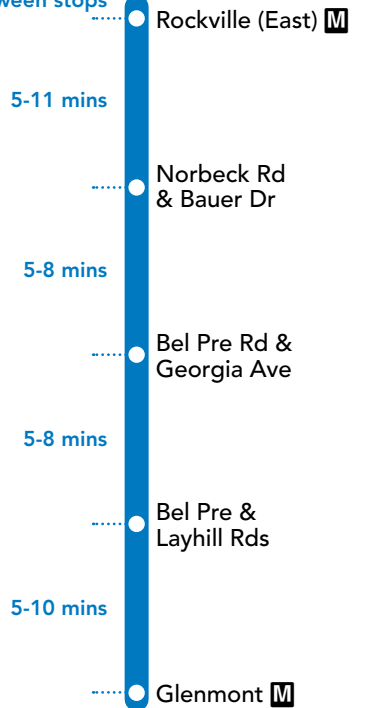

SERVICE DAYS

DAILY

Telephone 311

Online at www.rideonbus.com

Real Time Info at www.rideonrealtime.com