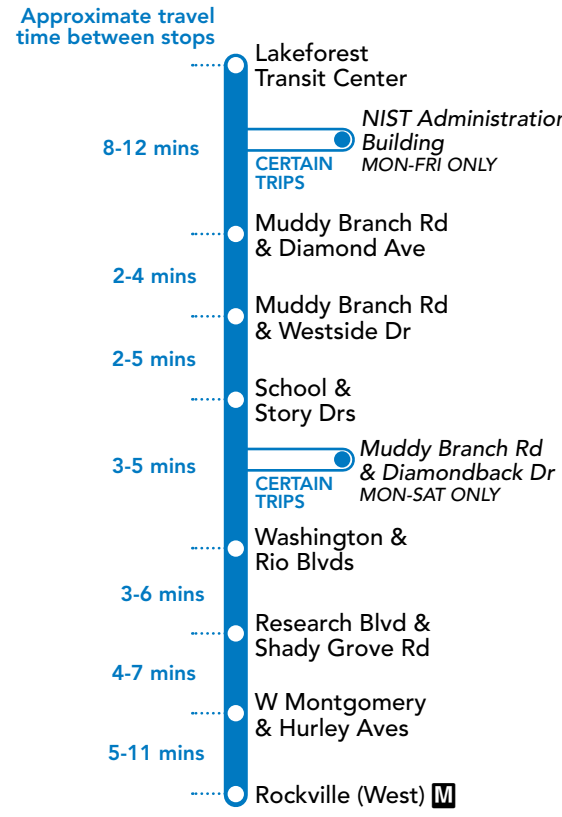

YouTube youtube.com/RideOnMCT

Thank You for Riding with Us!

Printed on recycled paper with soy-based ink

EFFECTIVE: JANUARY 7, 2018

54

SERVICE DAYS
DAILY

Telephone 311
 Online at www.rideonbus.com
 Real Time Info at www.rideonrealtime.com