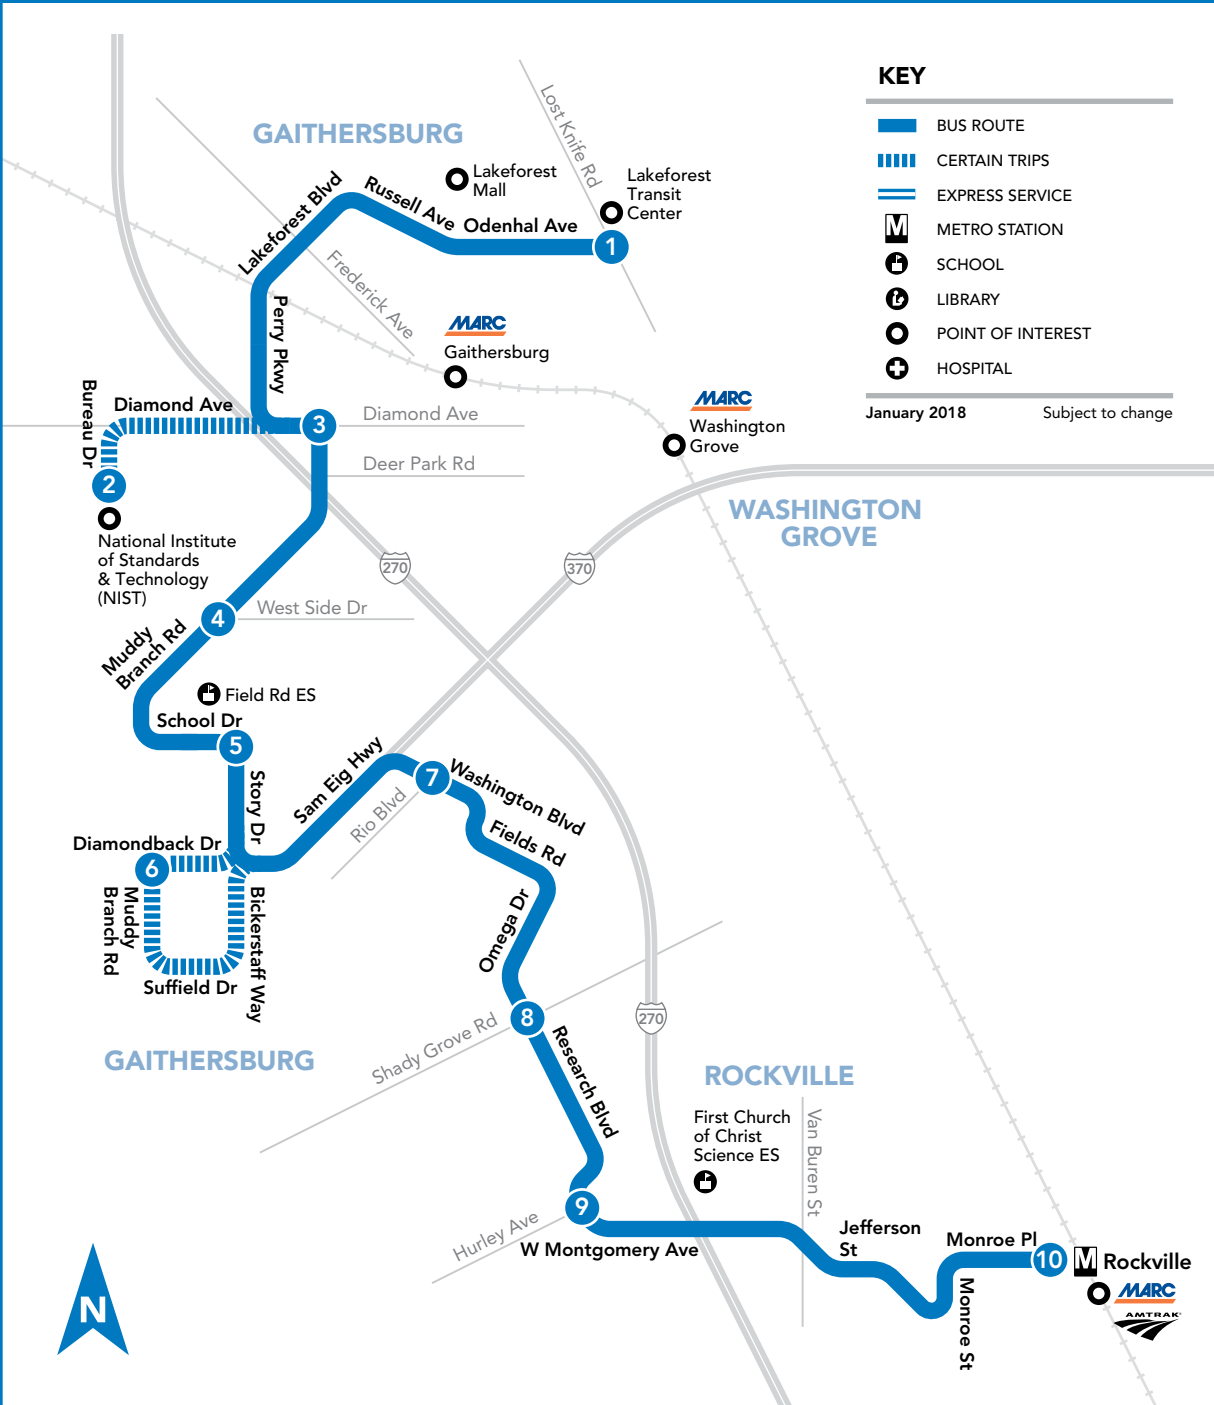

54

Lakeforest Transit Center– Shady Grove Village – Muddy Branch Square Center – Washington Blvd – Montgomery Ave – Rockville M

KEY

- BUS ROUTE
- CERTAIN TRIPS
- EXPRESS SERVICE
- METRO STATION
- SCHOOL
- LIBRARY
- POINT OF INTEREST
- HOSPITAL

January 2018 Subject to change

54 To Rockville M

SUNDAY

SEE TIMEPOINT LOCATION ON ROUTE MAP

- Lakeforest Transit Center
- Muddy Branch Rd & Diamond Ave
- Muddy Branch Rd & Westside Dr
- School & Story Drs
- Washington & Rio Blvds
- Research Blvd & Shady Grove Rd
- W Montgomery & Hurley Aves
- Rockville (West) M

AM	PM
----	----

NOTES: Please arrive at your stop several minutes ahead of your bus' scheduled arrival. Since safe service is a priority at Ride On, buses may be delayed due to traffic or weather.

54 To Lakeforest Transit Center

SUNDAY

SEE TIMEPOINT LOCATION ON ROUTE MAP

- Rockville (West) M
- W Montgomery & Hurley Aves
- Research Blvd & Shady Grove Rd
- Washington & Rio Blvds
- School & Story Drs
- Muddy Branch Rd & Westside Dr
- Muddy Branch Rd & Diamond Ave
- Lakeforest Transit Center