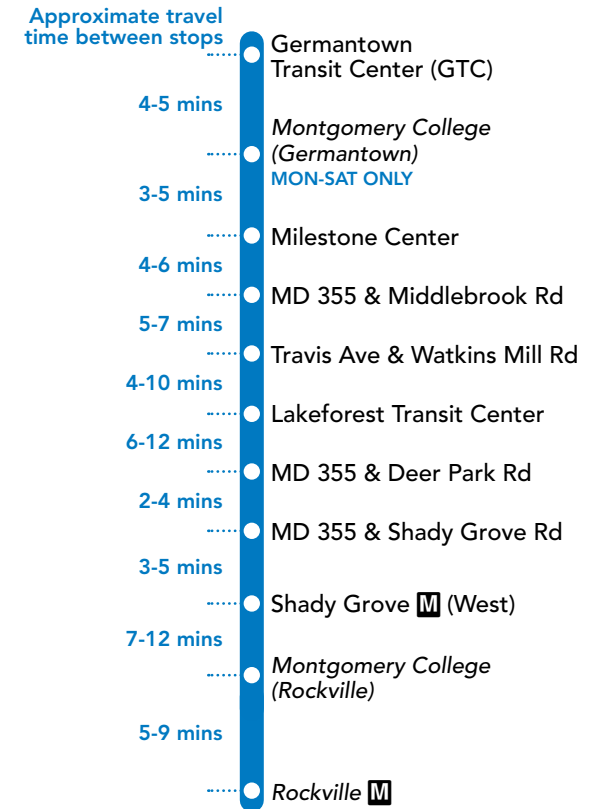

SERVICE DAYS
DAILY

Telephone 311
Online at www.rideonbus.com
Real Time Info at www.rideonrealtime.com