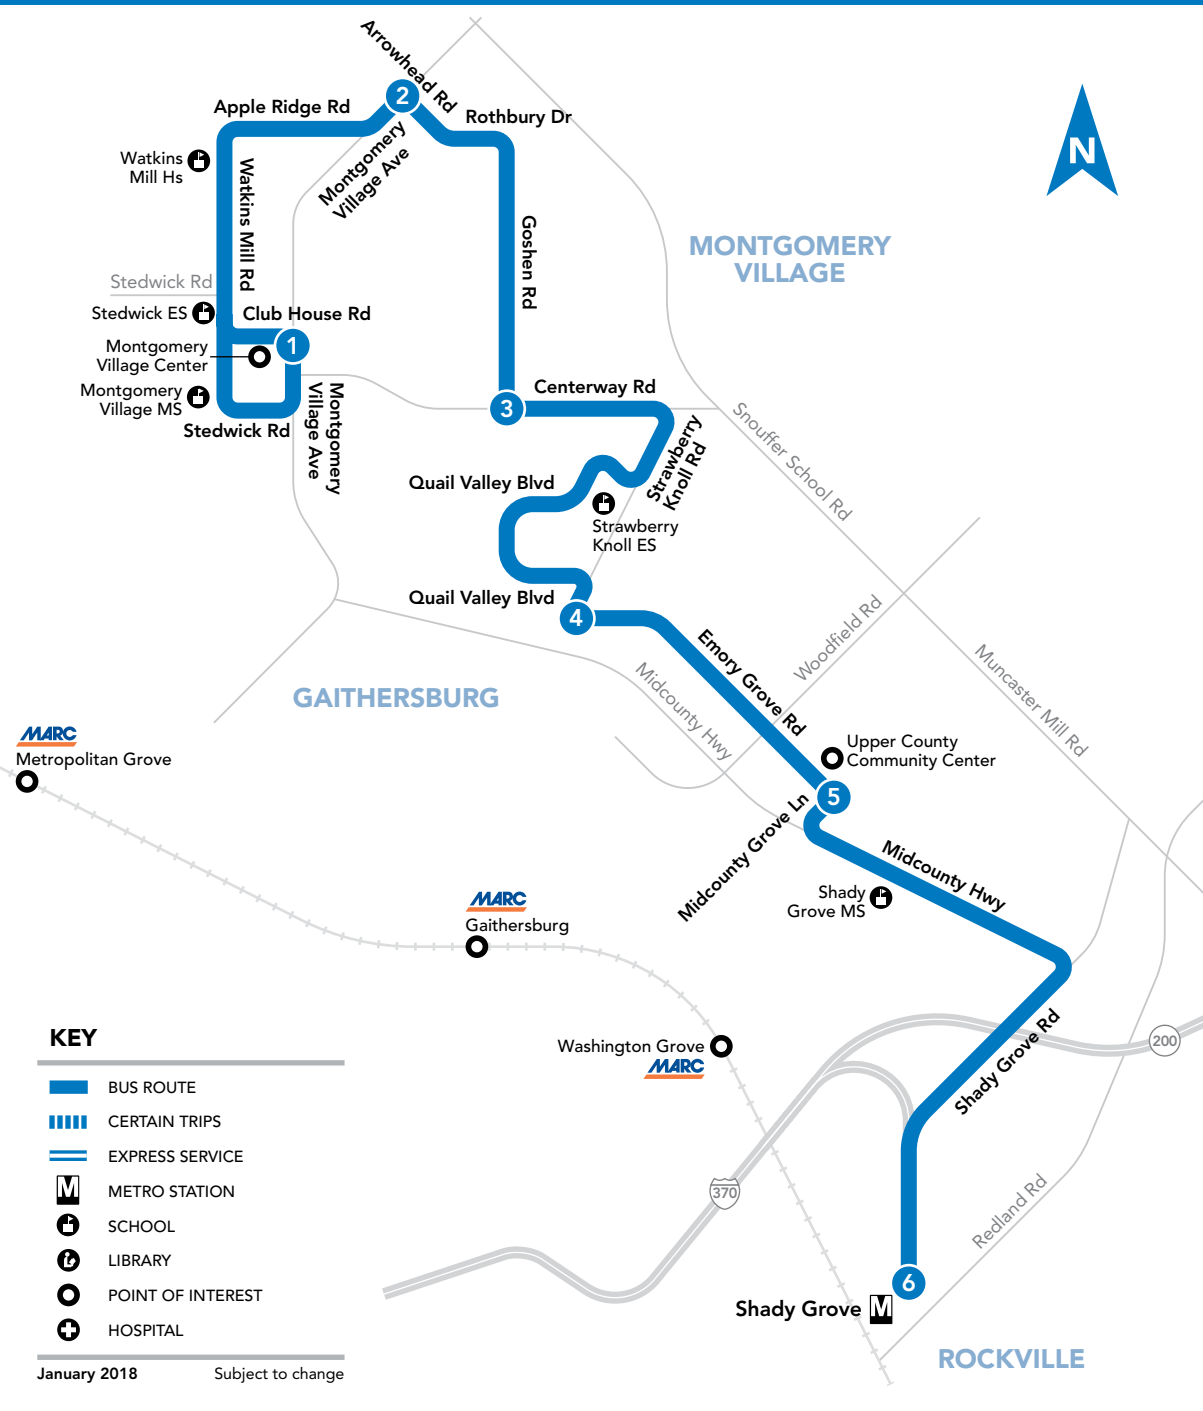

64

Montgomery Village Center – Goshen Rd –
Quail Valley – Emory Grove Rd –
Midcounty Hwy – Shady Grove M

- KEY**
- BUS ROUTE
 - ▬▬▬ CERTAIN TRIPS
 - EXPRESS SERVICE
 - M METRO STATION
 - S SCHOOL
 - L LIBRARY
 - O POINT OF INTEREST
 - + HOSPITAL

January 2018 Subject to change

64 To Shady Grove M

SUNDAY

SEE TIMEPOINT LOCATION ON ROUTE MAP

- Montgomery Village Center (Clubhouse Rd)
- Montgomery Village Ave & Arrowhead Rd
- Goshen & Centerway Rds
- Emory Grove & Strawberry Knolls Rds
- MD 124 & Emory Grove Rd
- Shady Grove M (East)

NOTES: AM PM

64 To Montgomery Village Center

SUNDAY

SEE TIMEPOINT LOCATION ON ROUTE MAP

- Shady Grove M (East)
- MD 124 & Emory Grove Rd
- Emory Grove & Strawberry Knolls Rds
- Goshen & Centerway Rds
- Montgomery Village Ave & Arrowhead Rd
- Montgomery Village Center (Clubhouse Rd)

NOTES: PM

WELCOME TO RIDE ON

RIDE ON is a community bus service operated by the Montgomery County Department of Transportation. RIDE ON operates over 75 routes that serve all 13 Montgomery County Metrorail stations and 7 MARC stations. For detailed information, or to have timetables mailed, call 311. Outside Montgomery County 240-777-0311