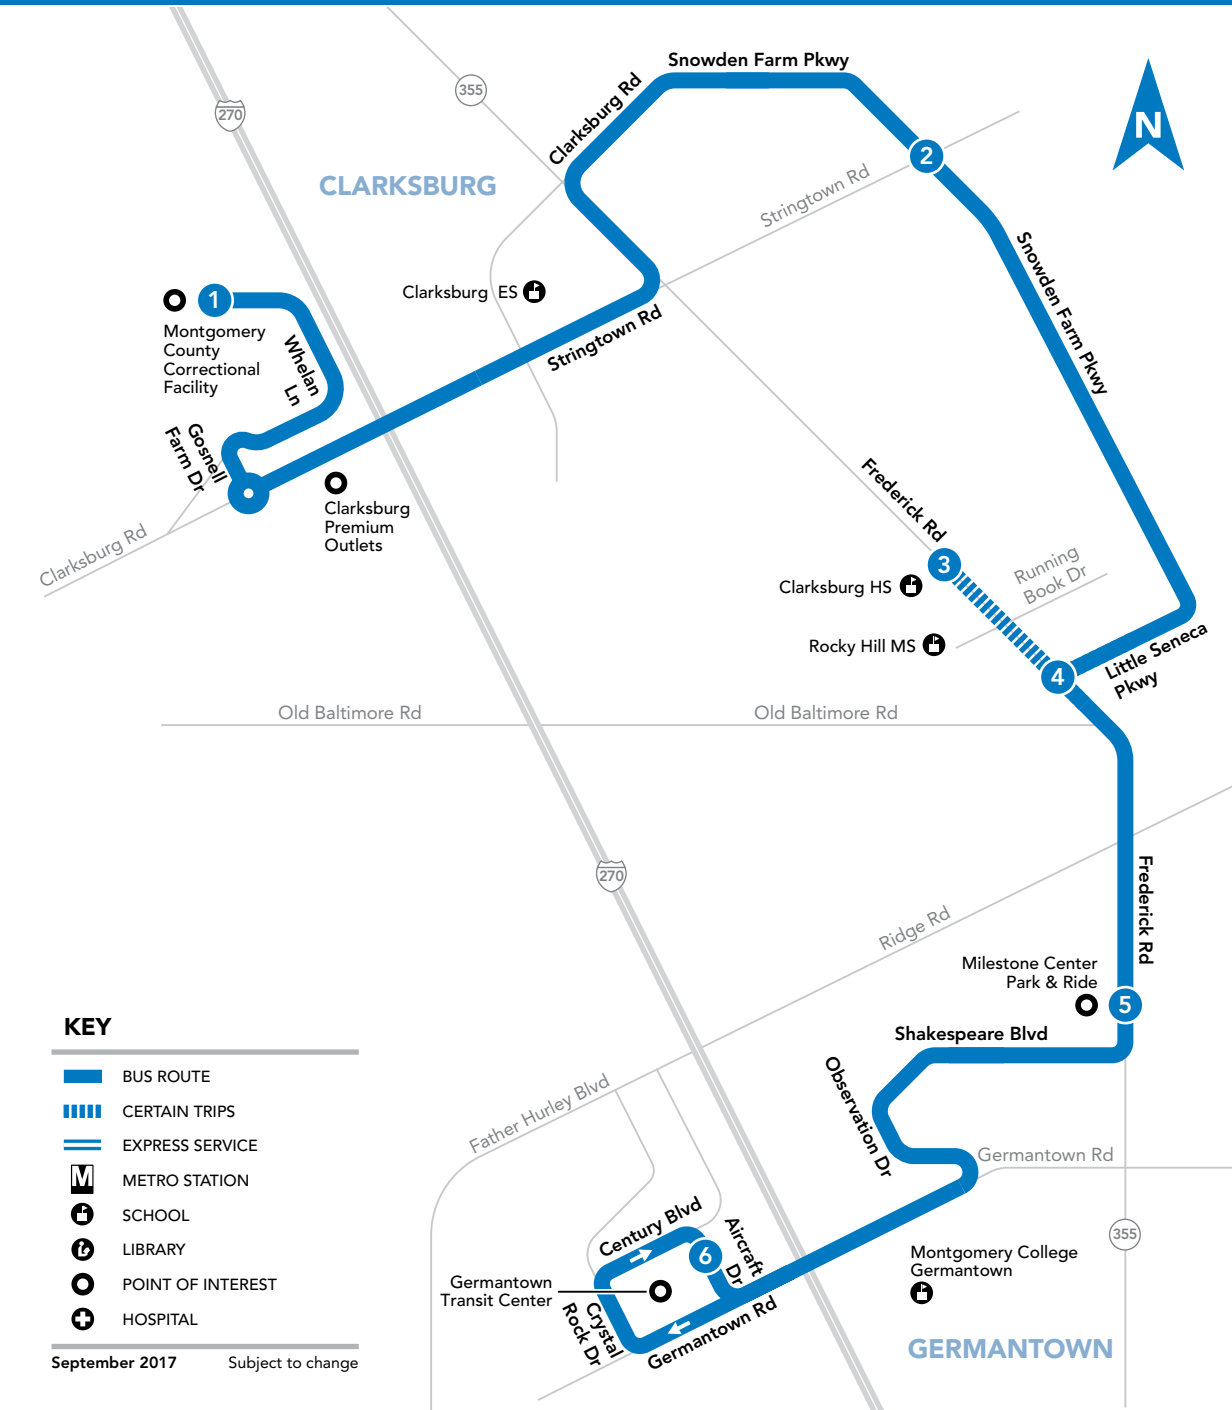

75

Montgomery County Correctional Facility –
Clarksburg – Milestone Center –
Germantown Transit Center (GTC)

1. **KEY**
2. BUS ROUTE
   - CERTAIN TRIPS
   - EXPRESS SERVICE
   - METRO STATION
   - SCHOOL
   - LIBRARY
   - POINT OF INTEREST
   - HOSPITAL

September 2017 Subject to change

75 To Germantown Transit Center (GTC)

SUNDAY

SEE TIMEPOINT LOCATION ON ROUTE MAP

Montgomery County Correctional Facility	Snowden Farm Pkwy & Stringtown Rd	Frederick Rd & Little Seneca Pkwy	Milestone Park & Ride	Germantown Transit Center (GTC)
1	2	4	5	6
7:47	7:55	8:01	8:06	8:11
8:17	8:25	8:31	8:36	8:41
8:47	8:55	9:01	9:06	9:11
9:17	9:25	9:31	9:36	9:41
9:47	9:55	10:01	10:06	10:11
10:17	10:25	10:31	10:36	10:41
10:47	10:55	11:01	11:06	11:11
11:17	11:26	11:32	11:37	11:43
11:47	11:56	12:02	12:07	12:13
12:17	12:26	12:32	12:37	12:43
12:47	12:56	1:02	1:07	1:13
1:17	1:26	1:32	1:37	1:43
1:47	1:56	2:02	2:07	2:13
2:17	2:26	2:32	2:37	2:43
2:47	2:56	3:02	3:07	3:13
3:17	3:26	3:32	3:37	3:43
3:47	3:56	4:02	4:07	4:13
4:17	4:26	4:32	4:37	4:43
4:47	4:56	5:02	5:07	5:13
5:17	5:26	5:32	5:37	5:43
5:47	5:56	6:02	6:07	6:13
6:17	6:25	6:31	6:36	6:41
6:47	6:55	7:01	7:06	7:11
7:17	7:25	7:31	7:36	7:41
7:47	7:55	8:01	8:06	8:11
8:17	8:25	8:31	8:36	8:41
8:47	8:55	9:01	9:06	9:11

NOTES: AM PM

75 To Montgomery County Correctional Facility

SUNDAY

SEE TIMEPOINT LOCATION ON ROUTE MAP

Germantown Transit Center (GTC)	Milestone Park & Ride	Frederick Rd & Little Seneca Pkwy	Snowden Farm Pkwy & Stringtown Rd	Montgomery County Correctional Facility
6	5	4	2	1
7:15	7:21	7:27	7:32	7:41
7:45	7:51	7:57	8:02	8:11
8:15	8:21	8:27	8:32	8:41
8:45	8:51	8:57	9:02	9:11
9:15	9:21	9:27	9:32	9:41
9:45	9:51	9:57	10:02	10:11
10:15	10:21	10:27	10:32	10:41
10:45	10:51	10:57	11:02	11:11
11:15	11:21	11:27	11:32	11:41
11:45	11:51	11:57	12:02	12:11
12:15	12:22	12:29	12:34	12:43
12:45	12:52	12:59	1:04	1:13
1:15	1:22	1:29	1:34	1:43
1:45	1:52	1:59	2:04	2:13
2:15	2:22	2:29	2:34	2:43
2:45	2:52	2:59	3:04	3:13
3:15	3:22	3:29	3:34	3:43
3:45	3:52	3:59	4:04	4:13
4:15	4:22	4:29	4:34	4:43
4:45	4:52	4:59	5:04	5:13
5:15	5:22	5:29	5:34	5:43
5:45	5:51	5:57	6:02	6:10
6:15	6:21	6:27	6:32	6:40
6:45	6:51	6:57	7:02	7:10
7:15	7:21	7:27	7:32	7:40
7:45	7:51	7:57	8:02	8:10
8:15	8:21	8:27	8:32	8:40

NOTES: AM PM

Please arrive at your stop several minutes ahead of your bus' scheduled arrival. Since safe service is a priority at Ride On, buses may be delayed due to traffic or weather.

WELCOME TO RIDE ON

RIDE ON is a community bus service operated by the Montgomery County Department of Transportation.

RIDE ON operates over 75 routes that serve all 13 Montgomery County Metrorail stations and 7 MARC stations.

For detailed information, or to have timetables mailed, call **311**.

Outside Montgomery County **240-777-0311**

Visit our web site at:
www.rideonbus.com

Real Time information is available at:
www.rideonrealtime.com

Regular Mailing Address:
Montgomery County DOT
Division of Transit Services
101 Monroe Street, 5th Floor
Rockville, MD 20850

HOLIDAY SCHEDULE