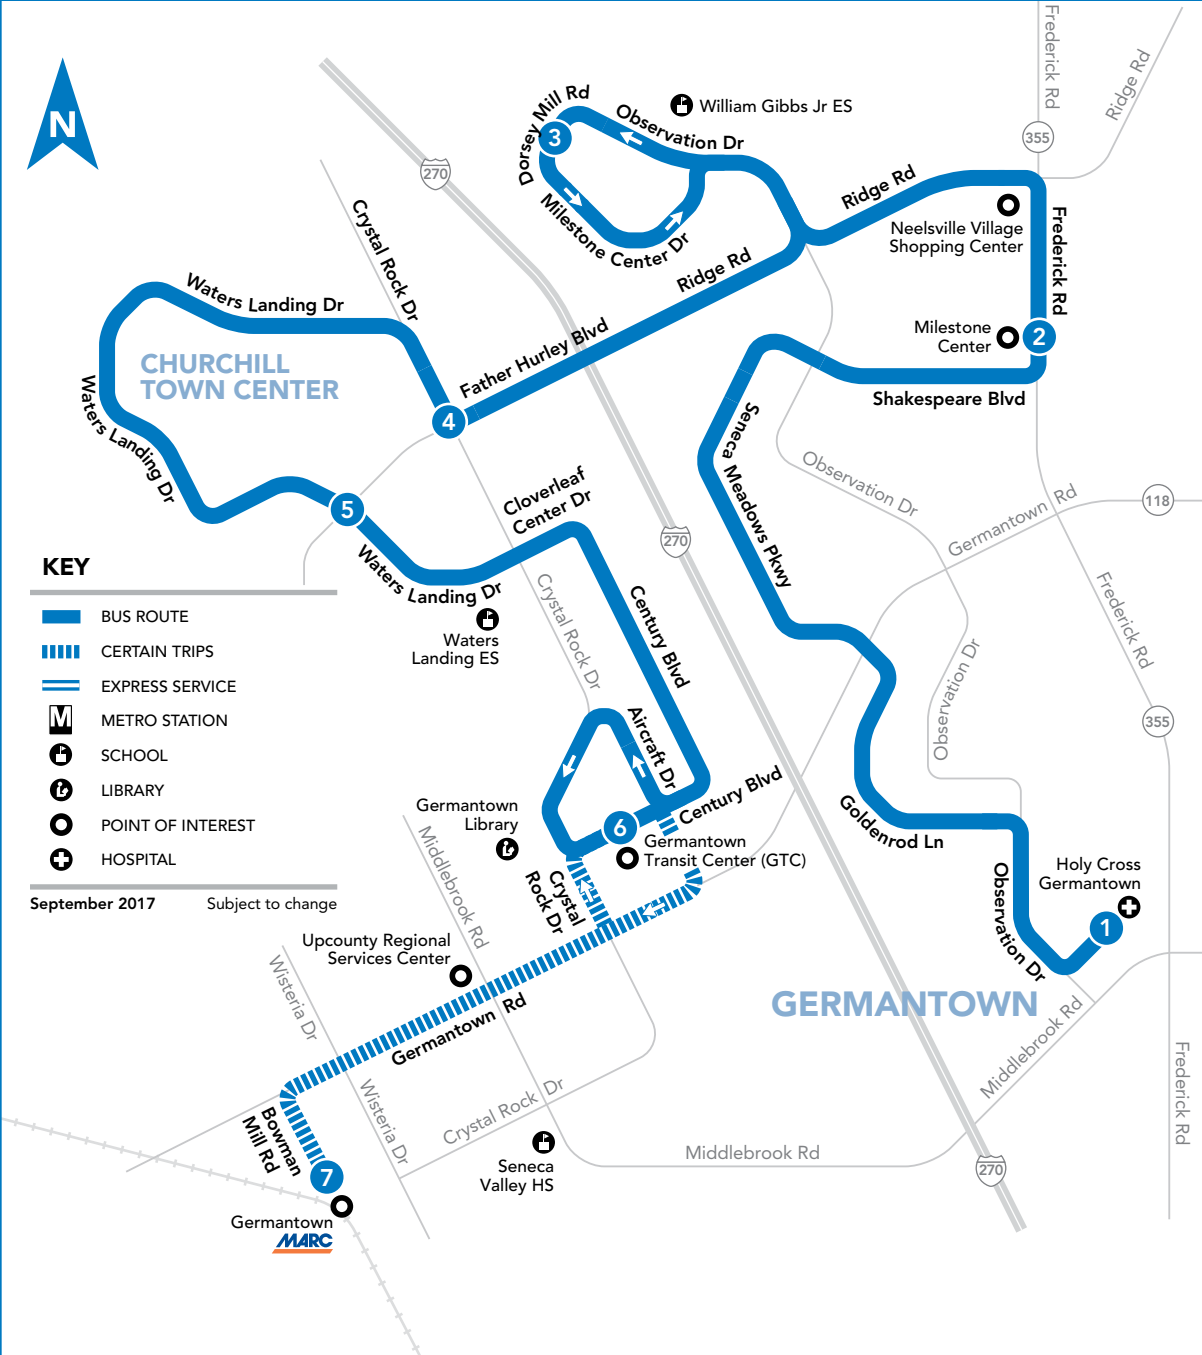

NOTES: AM PM

83 To Holy Cross Germantown

MONDAY THROUGH FRIDAY

SEE TIMEPOINT LOCATION ON ROUTE MAP

Germantown MARC Station
Germantown Transit Center (GTC)
Waters Landing Dr & Father Hurley Blvd
Crystal Rock Rd & Father Hurley Blvd
Dorsey Mill & Waters Hollow Rds
Milestone Park & Ride
Holy Cross Germantown

NOTES: AM PM

83 To Holy Cross Germantown

SATURDAY

SEE TIMEPOINT LOCATION ON ROUTE MAP

Germantown Transit Center (GTC)
Waters Landing Dr & Father Hurley Blvd
Crystal Rock Rd & Father Hurley Blvd
Dorsey Mill & Waters Hollow Rds
Milestone Park & Ride
Holy Cross Germantown

Please arrive at your stop several minutes ahead of your bus' scheduled arrival. Since safe service is a priority at Ride On, buses may be delayed due to traffic or weather.

NOTES:

83

Holy Cross Germantown – Milestone P&R
Dorsey Mill Rd – Germantown Transit Center (GTC)
MARC Station (Mon-Fri only)

HOW TO READ A TIMETABLE

- Find the schedule for the day of the week and the direction you wish to ride.
- Find the timepoints closest to your origin and destination. The timepoints are shown on the route map and indicate the time the bus is scheduled to be at the particular location. Your nearest bus stop may be between timepoints.
- Read down the column to see the times when a trip will be at the given timepoint. Read the times across to the right to see when the trip reaches other timepoints. If no time is shown, that trip does not serve that timepoint.