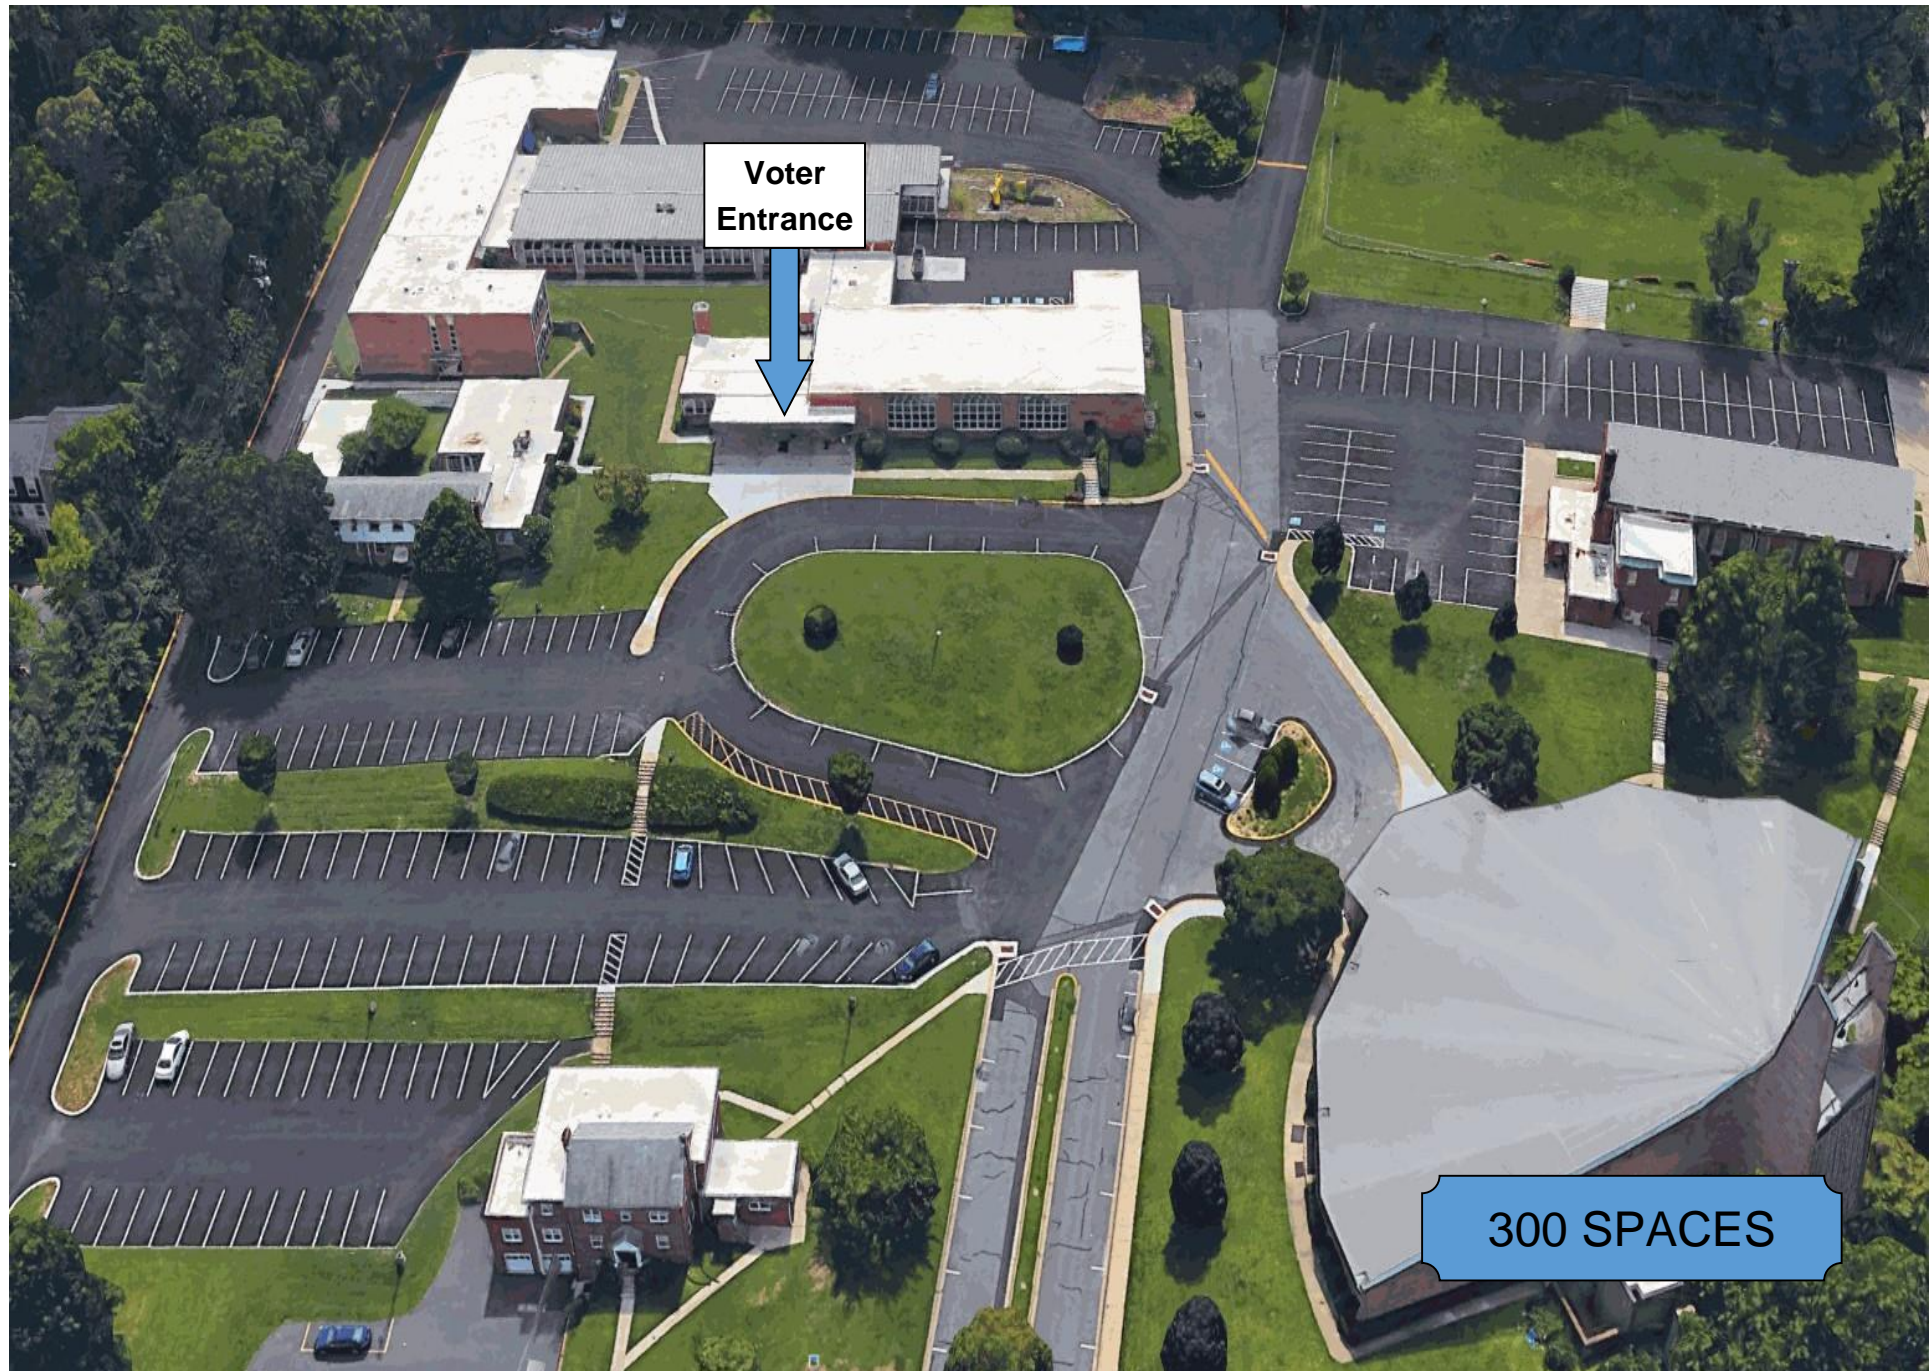

-  WMATA Bus Stop
-  Ride On Stop
-  Early Voting Center
-  Building Entrance
-  Walking distance to entrance (approximate)

ST. CATHERINE LABOURE CATHOLIC CHURCH

**The Claridge Room, pending Church
Council approval.**

SQ. FT. PENDING

ST. CATHERINE LABOURE CATHOLIC CHURCH - PARKING

Voter
Entrance

300 SPACES