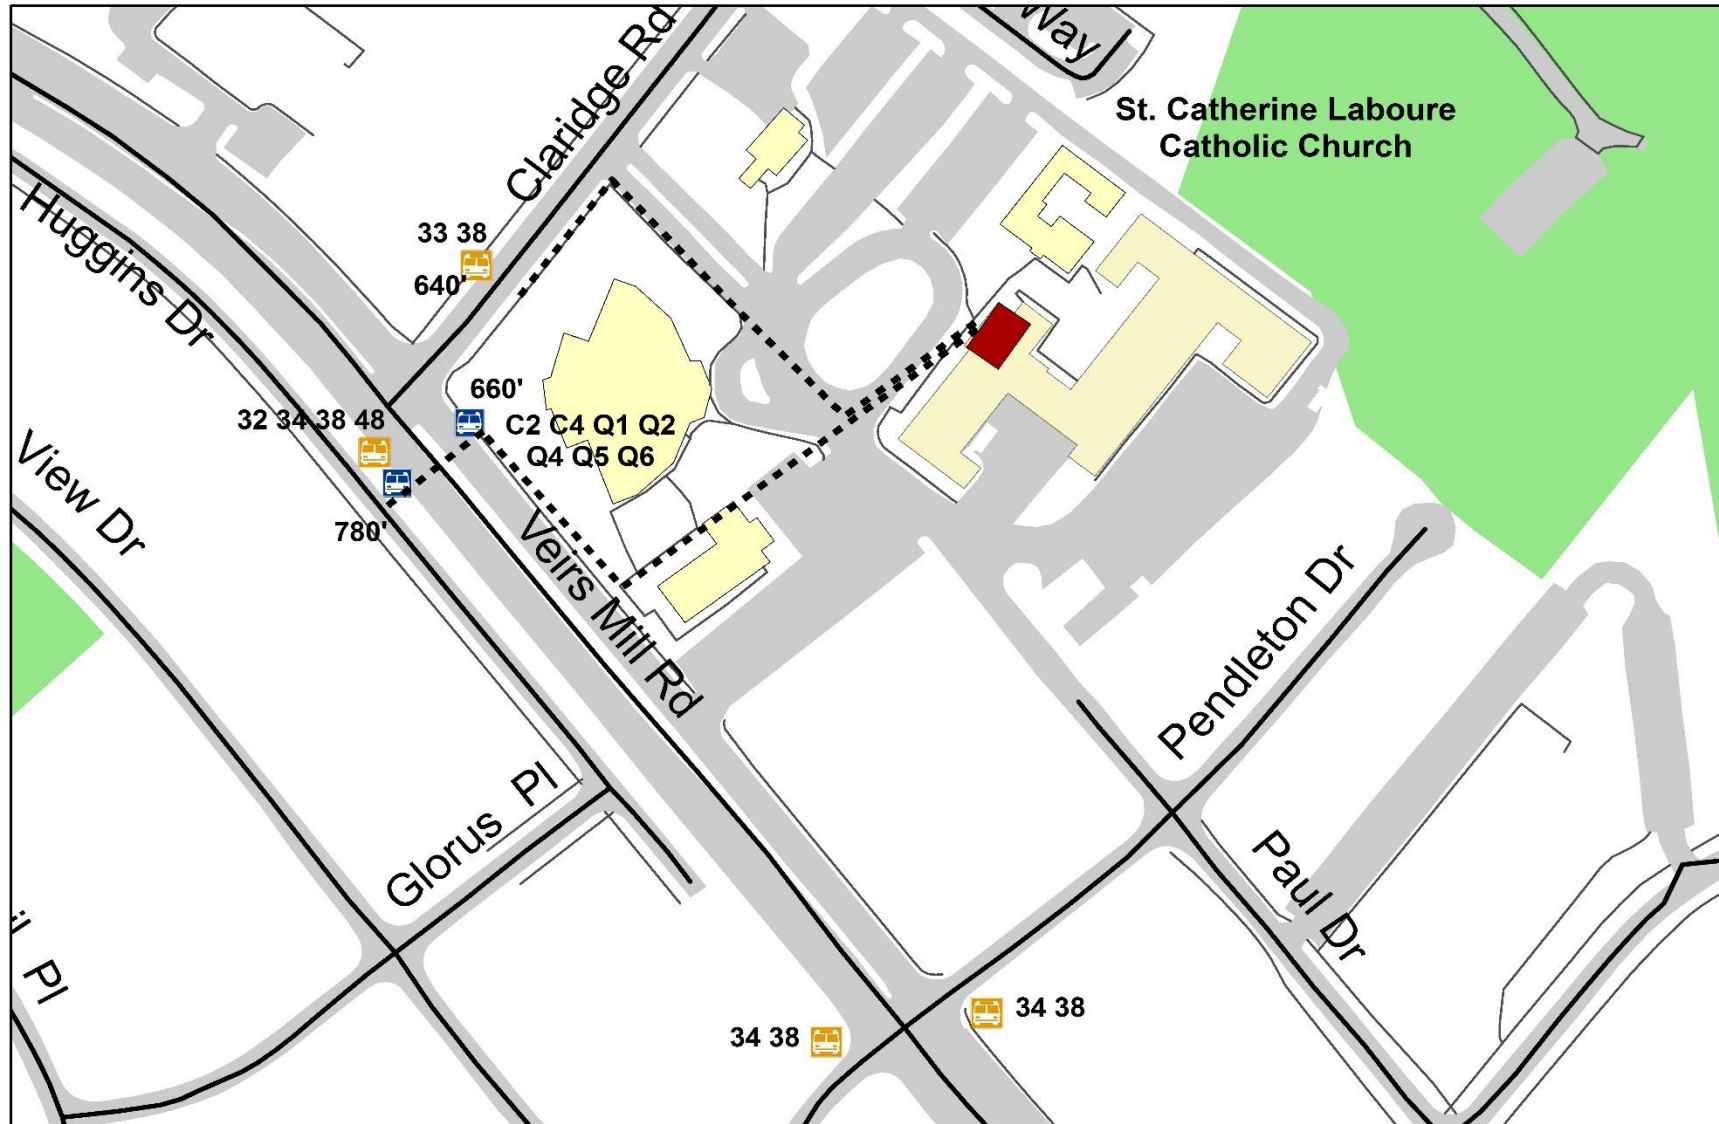

ST. CATHERINE LABOURE CATHOLIC CHURCH

Suggested as a Potential
Wheaton Location

ST. CATHERINE LABOURE CATHOLIC CHURCH
11801 Claridge Road, Wheaton, MD 20902

Voter
Entrance

Claridge Rd.

Veirs Mill Rd.

ST. CATHERINE LABOURE CATHOLIC CHURCH – PUBLIC TRANSIT

-  WMATA Bus Stop
-  Ride On Stop
-  Early Voting Center
-  Building Entrance
-  Walking distance to entrance (approximate)

ST. CATHERINE LABOURE CATHOLIC CHURCH

**The Claridge Room, pending Church
Council approval.**

SQ. FT. PENDING

ST. CATHERINE LABOURE CATHOLIC CHURCH - PARKING

Voter
Entrance

300 SPACES