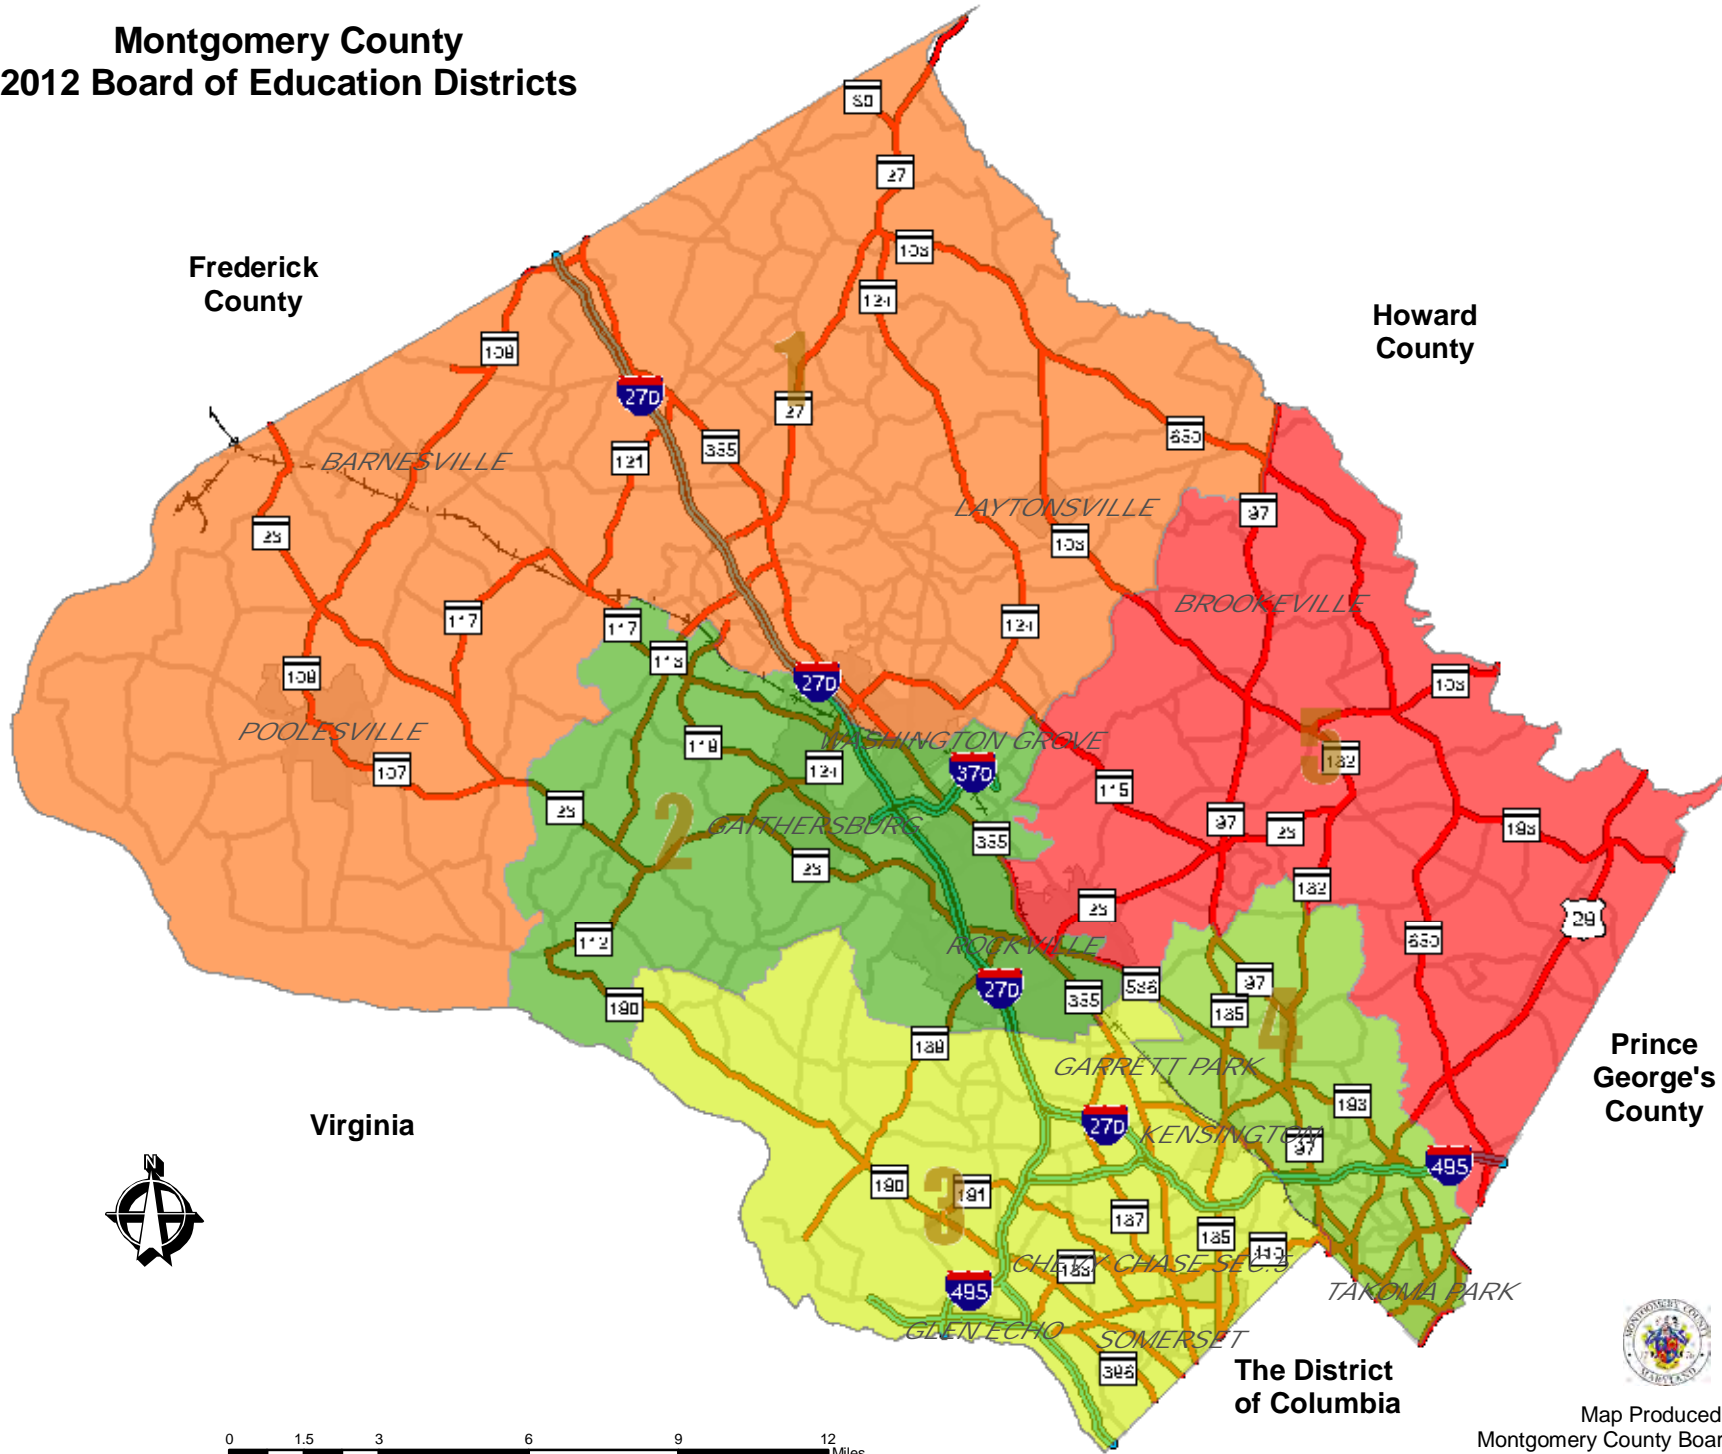

Montgomery County 2012 Board of Education Districts

Map Produced by:
Montgomery County Board of Elections

2012 MONTGOMERY COUNTY PRECINCTS WITHIN BOARD OF EDUCATION DISTRICTS

<u>DISTRICT 1</u> (42 Precincts)		<u>DISTRICT 2</u> (41 Precincts)		<u>DISTRICT 3</u> (59 Precincts)		<u>DISTRICT 4</u> (51 Precincts)		<u>DISTRICT 5</u> (45 Precincts)	
01-01	09-08	02-02	06-08	04-04	07-18	04-26	13-32	04-01	05-23
01-02	09-09	04-02	06-09	04-08	07-19	13-01	13-33	04-09	08-01
01-03	09-11	04-03	06-10	04-10	07-20	13-02	13-34	04-34	08-02
01-04	09-12	04-05	06-13	04-12	07-21	13-04	13-35	05-01	08-03
01-05	09-15	04-06	06-14	04-13	07-22	13-05	13-36	05-02	08-04
01-06	09-18	04-07	06-15	04-15	07-23	13-06	13-37	05-03	08-05
01-07	09-20	04-14	09-02	04-17	07-24	13-07	13-40	05-04	08-06
02-01	09-21	04-16	09-03	04-18	07-25	13-08	13-42	05-05	08-07
02-03	09-22	04-19	09-06	04-23	07-26	13-10	13-43	05-06	08-08
02-04	09-25	04-20	09-10	04-27	07-27	13-11	13-44	05-08	08-09
02-05	09-28	04-21	09-13	04-28	07-28	13-13	13-45	05-09	08-10
02-06	09-29	04-24	09-14	04-29	07-31	13-14	13-47	05-10	08-11
02-07	09-30	04-25	09-16	04-31	07-32	13-15	13-49	05-11	08-12
02-08	09-34	04-30	09-24	04-32	10-01	13-18	13-50	05-12	08-13
02-11	09-37	04-35	09-26	06-02	10-02	13-19	13-53	05-13	13-46
03-01	11-00	06-01	09-27	07-01	10-03	13-20	13-55	05-14	13-51
03-02	12-01	06-03	09-31	07-02	10-04	13-21	13-56	05-15	13-52
06-11	12-02	06-04	09-33	07-03	10-05	13-22	13-57	05-16	13-54
09-04	12-03	06-05	09-35	07-04	10-06	13-23	13-58	05-17	13-60
09-05	12-04	06-06	09-36	07-05	10-07	13-24	13-59	05-18	13-61
09-07	12-05	06-07		07-06	10-09	13-25	13-63	05-19	13-64
				07-07	10-10	13-27	13-65	05-21	13-69
				07-08	10-11	13-28	13-67	05-22	
				07-09	10-12	13-29	13-68		
				07-10	10-13	13-30	13-70		
				07-11	13-03	13-31			
				07-12	13-16				
				07-13	13-38				
				07-15	13-39				
				07-16					