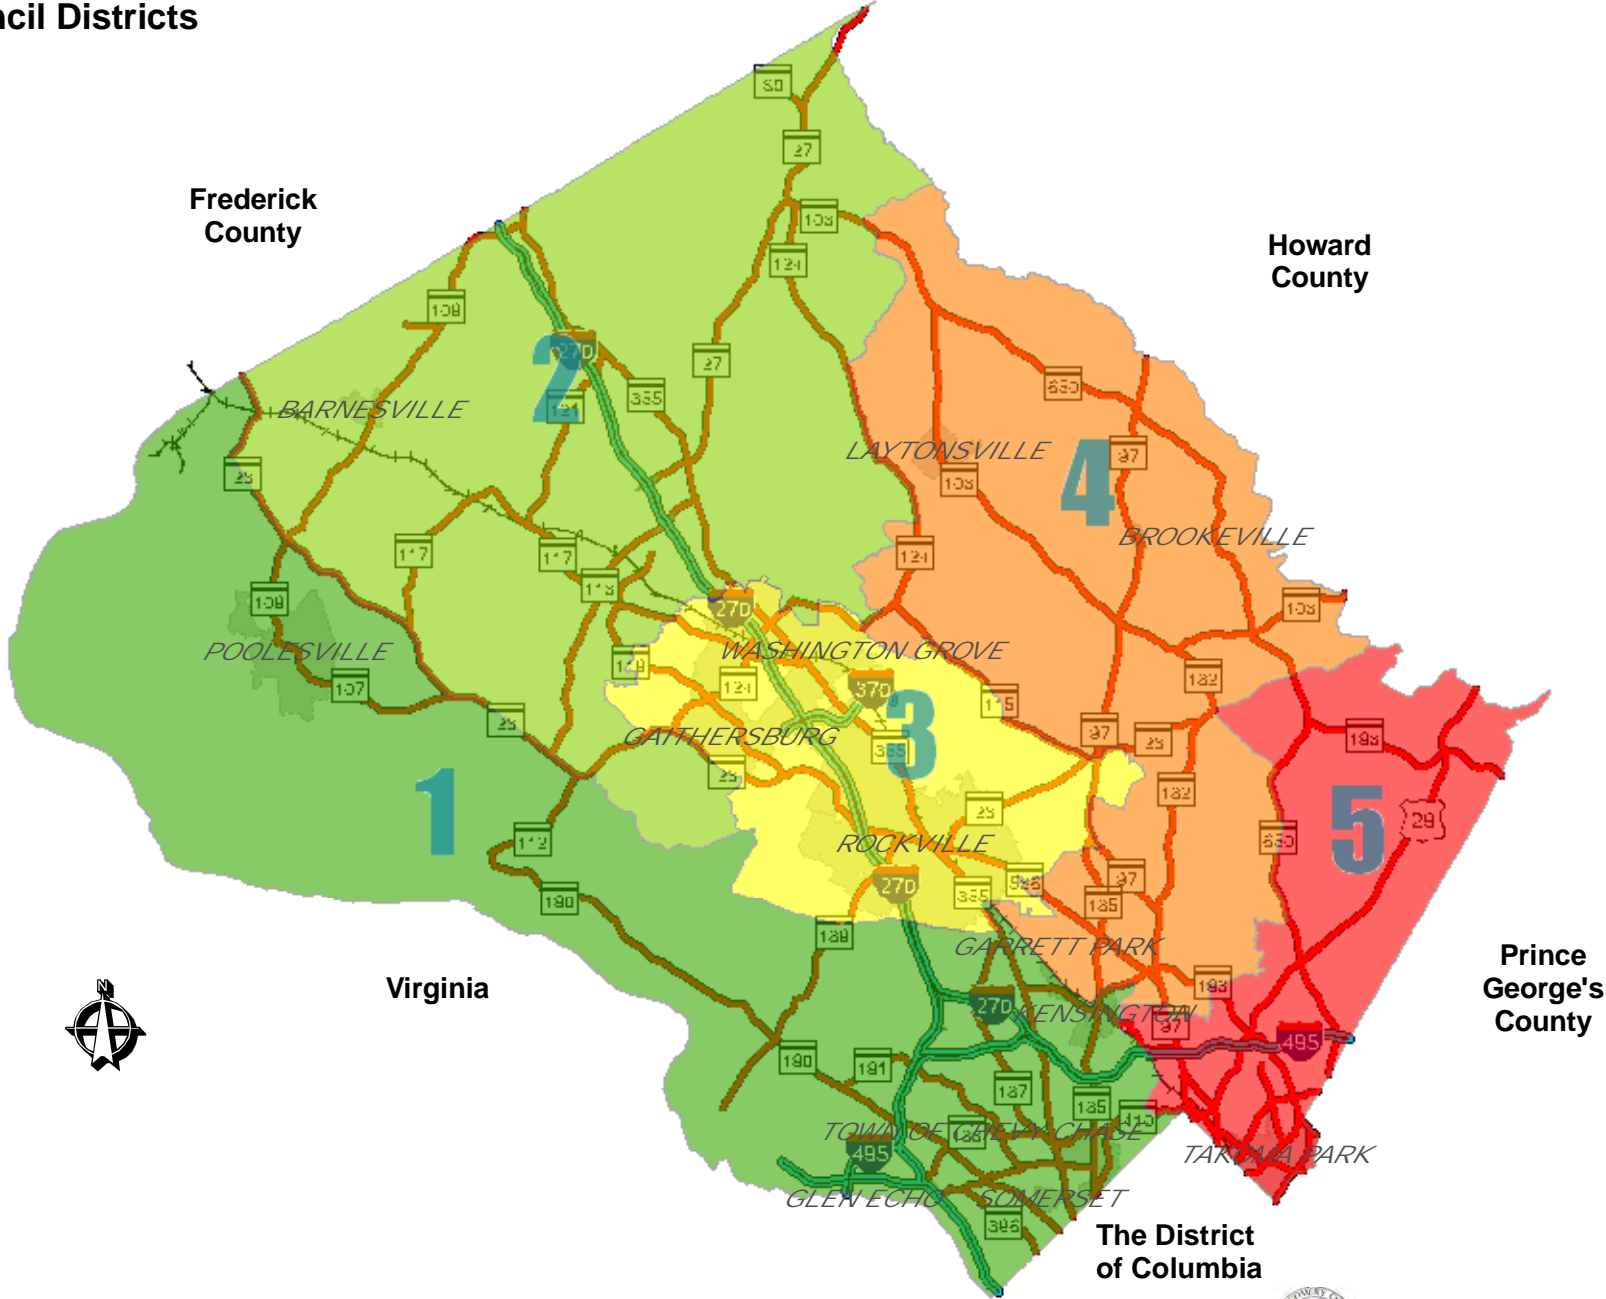

Montgomery County 2012 Council Districts

Map Produced by:
Montgomery County Board of Elections

2014 MONTGOMERY COUNTY PRECINCTS WITHIN COUNCIL DISTRICTS

<u>DISTRICT 1</u> (58 Precincts)		<u>DISTRICT 2</u> (42 Precincts)		<u>DISTRICT 3</u> (60 Precincts)		<u>DISTRICT 4</u> (52 Precincts)		<u>DISITRICT 5</u> (43 Precincts)	
03-01	07-18	01-02	09-11	04-01	06-08	01-01	13-25	05-01	13-13
03-02	07-19	01-03	09-12	04-02	06-14	01-04	13-27	05-02	13-14
04-04	07-20	01-06	09-18	04-03	06-16	01-05	13-28	05-03	13-15
04-08	07-21	02-01	09-21	04-05	08-03	01-07	13-29	05-04	13-16
04-10	07-22	02-02	09-22	04-06	09-01	04-15	13-30	05-05	13-18
04-12	07-23	02-03	09-25	04-07	09-02	04-26	13-32	05-06	13-19
04-13	07-24	02-04	09-26	04-09	09-03	04-40	13-33	05-08	13-21
04-17	07-25	02-05	09-29	04-11	09-06	05-09	13-35	05-10	13-22
04-18	07-26	02-06	09-30	04-14	09-10	05-16	13-36	05-11	13-23
04-31	07-27	02-07	09-34	04-16	09-13	05-22	13-37	05-12	13-24
04-32	07-28	02-08	11-00	04-19	09-14	08-01	13-40	05-13	13-31
04-33	07-31	02-09	12-01	04-20	09-15	08-02	13-43	05-14	13-42
06-02	07-32	02-11	12-02	04-21	09-16	08-04	13-44	05-15	13-47
06-09	10-01	06-01	12-03	04-23	09-20	08-05	13-49	05-17	13-50
07-01	10-02	06-04	12-04	04-24	09-24	08-06	13-53	05-18	13-58
07-02	10-03	06-05	12-05	04-25	09-27	08-07	13-55	05-19	13-65
07-03	10-04	06-06		04-27	09-28	08-08	13-56	05-21	13-67
07-04	10-05	06-07		04-28	09-31	08-09	13-57	05-23	13-68
07-05	10-06	06-10		04-29	09-32	08-10	13-59	13-04	
07-06	10-07	06-11		04-30	09-33	08-11	13-60	13-05	
07-07	10-09	06-13		04-34	09-35	08-12	13-61	13-06	
07-08	10-10	06-15		04-35	09-36	08-14	13-63	13-07	
07-09	10-11	09-05		04-36	09-38	08-15	13-64	13-08	
07-10	10-12	09-07		04-37	13-45	09-04		13-10	
07-11	10-13	09-08		04-38	13-46	09-37		13-11	
07-12	13-03	09-09		04-41	13-51	09-39			
07-13	13-34			04-42	13-52	13-01			
07-15	13-38			04-43	13-54	13-02			
07-16	13-39			06-03	13-69	13-20			
					13-70				
					13-71				