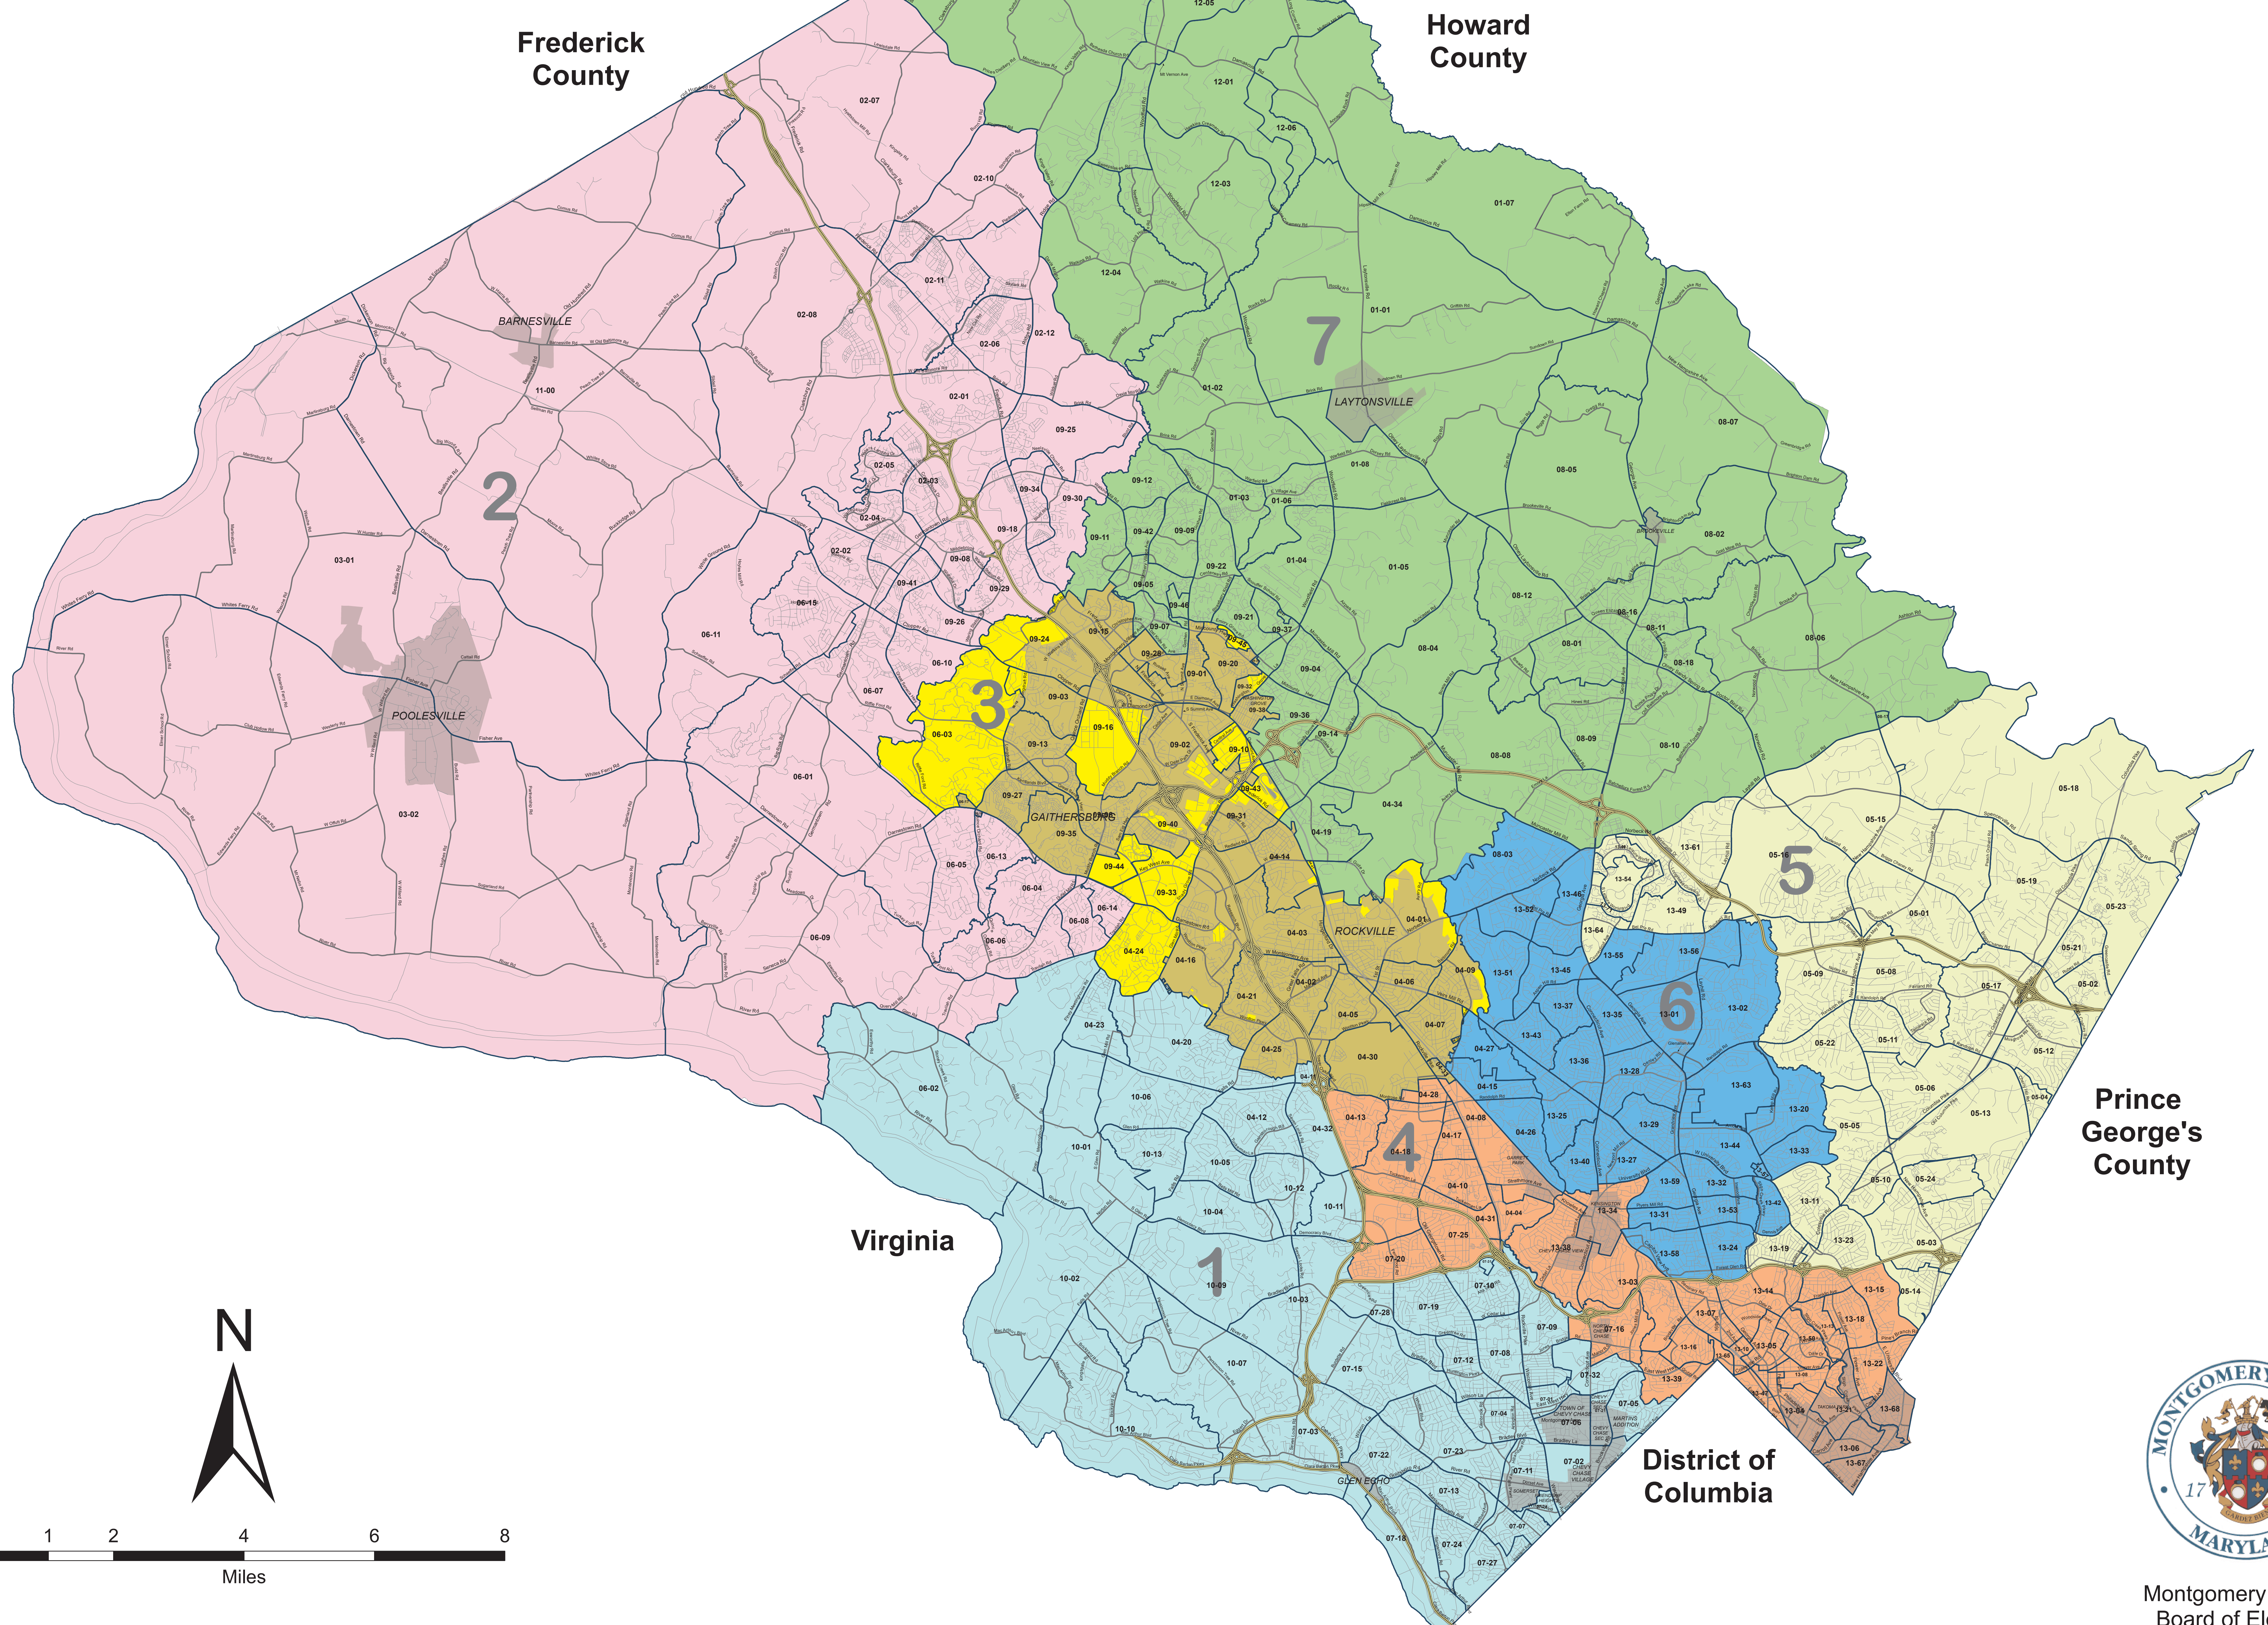

Maryland 2022 Council Districts Montgomery County

Frederick
County

Howard
County

Prince
George's
County

Virginia

District of
Columbia

Montgomery County
Board of Elections