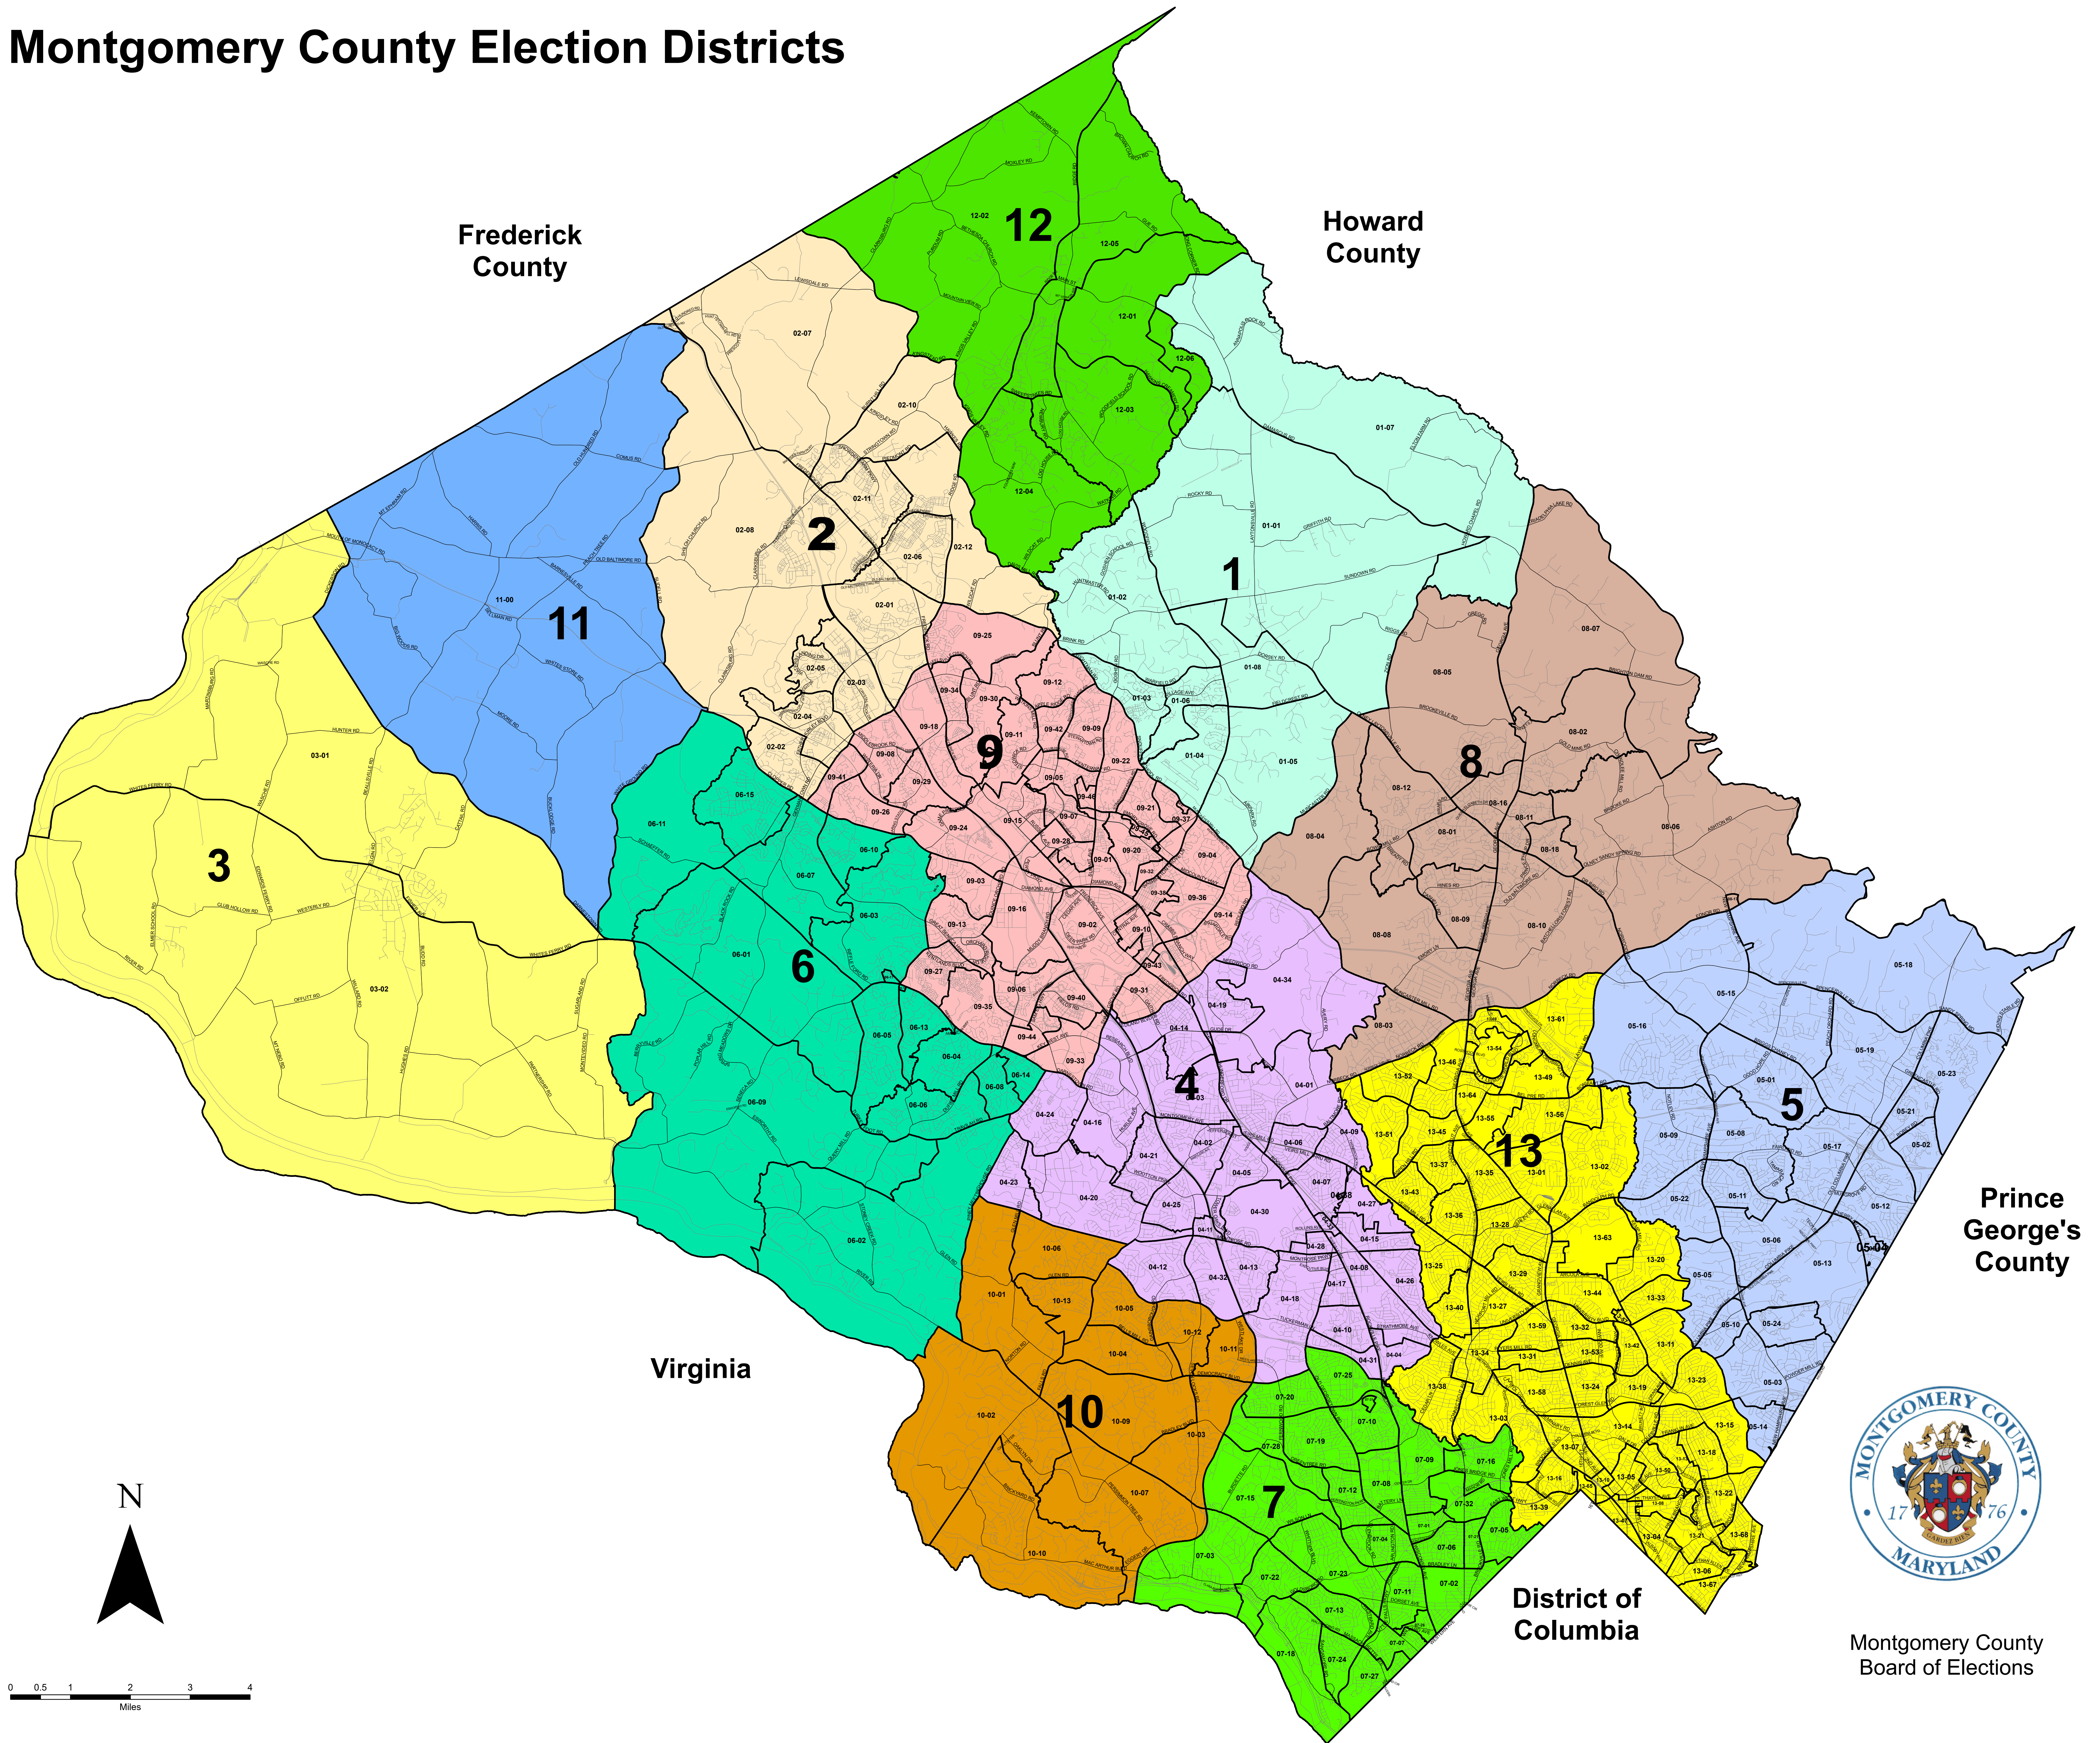

Montgomery County Election Districts

Frederick County

Howard County

Prince George's County

Virginia

District of Columbia

Montgomery County Board of Elections