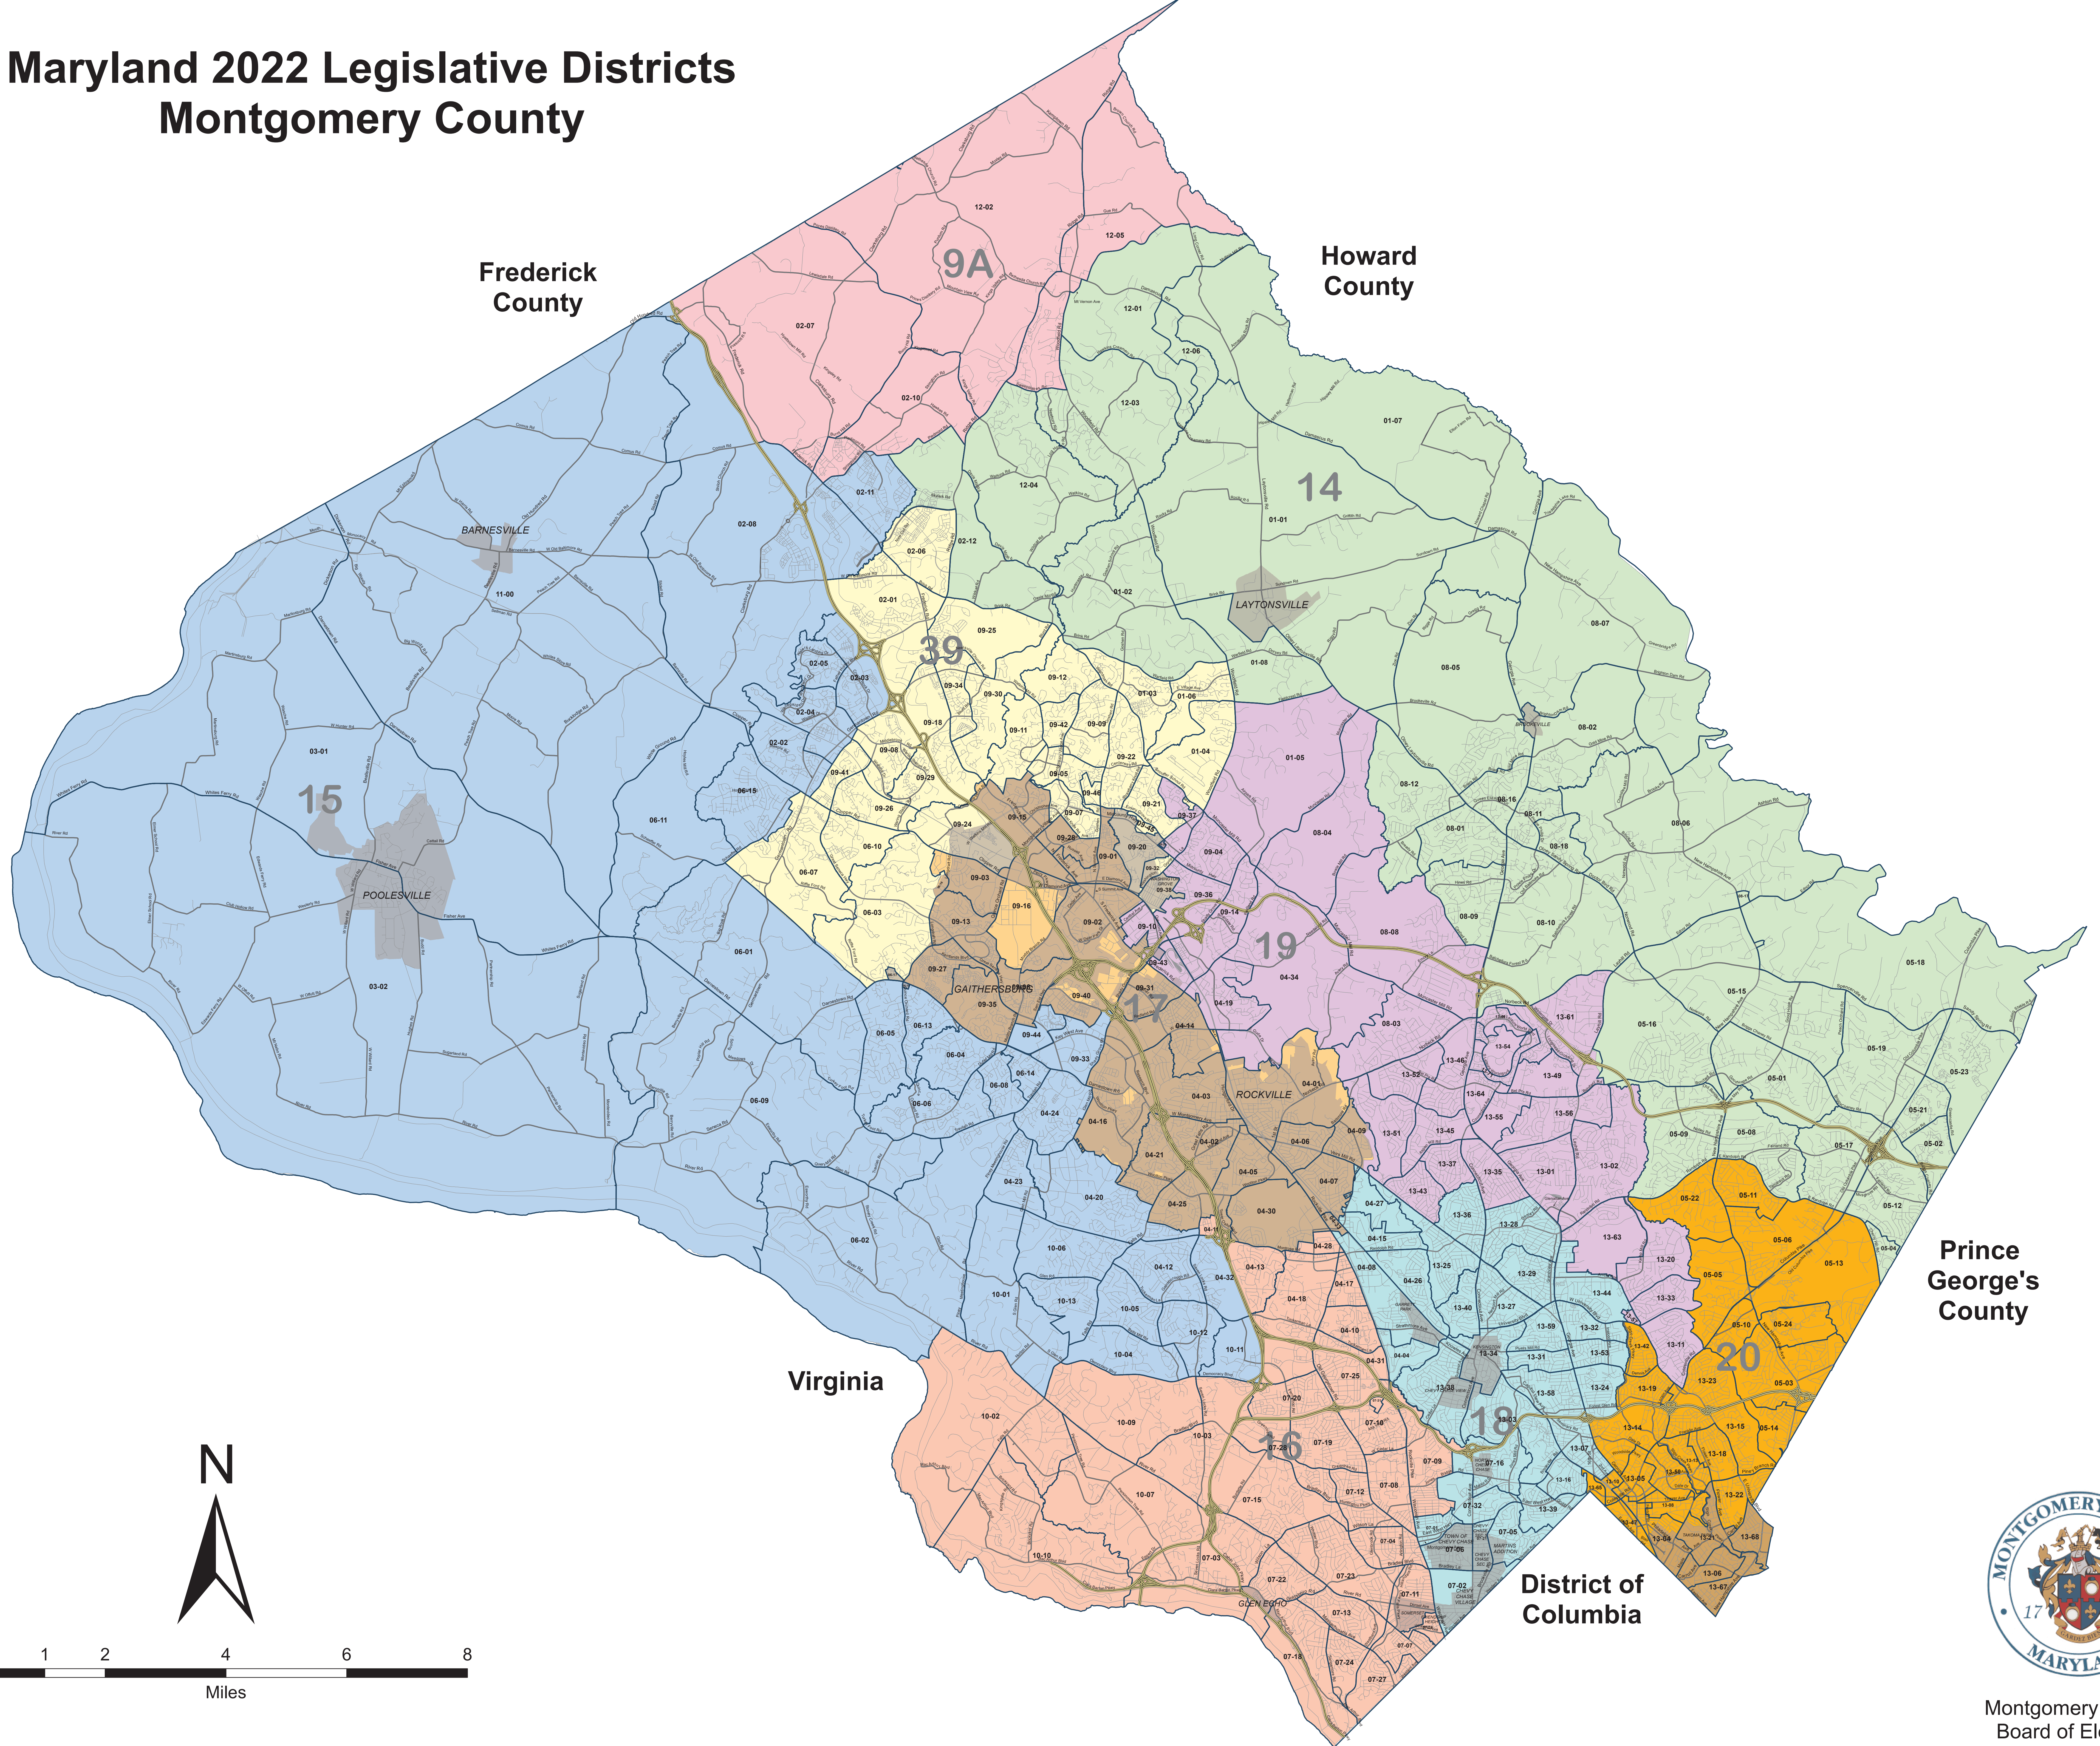

# Maryland 2022 Legislative Districts Montgomery County

Frederick  
County

Howard  
County

Prince  
George's  
County

Virginia

District of  
Columbia

Montgomery County  
Board of Elections