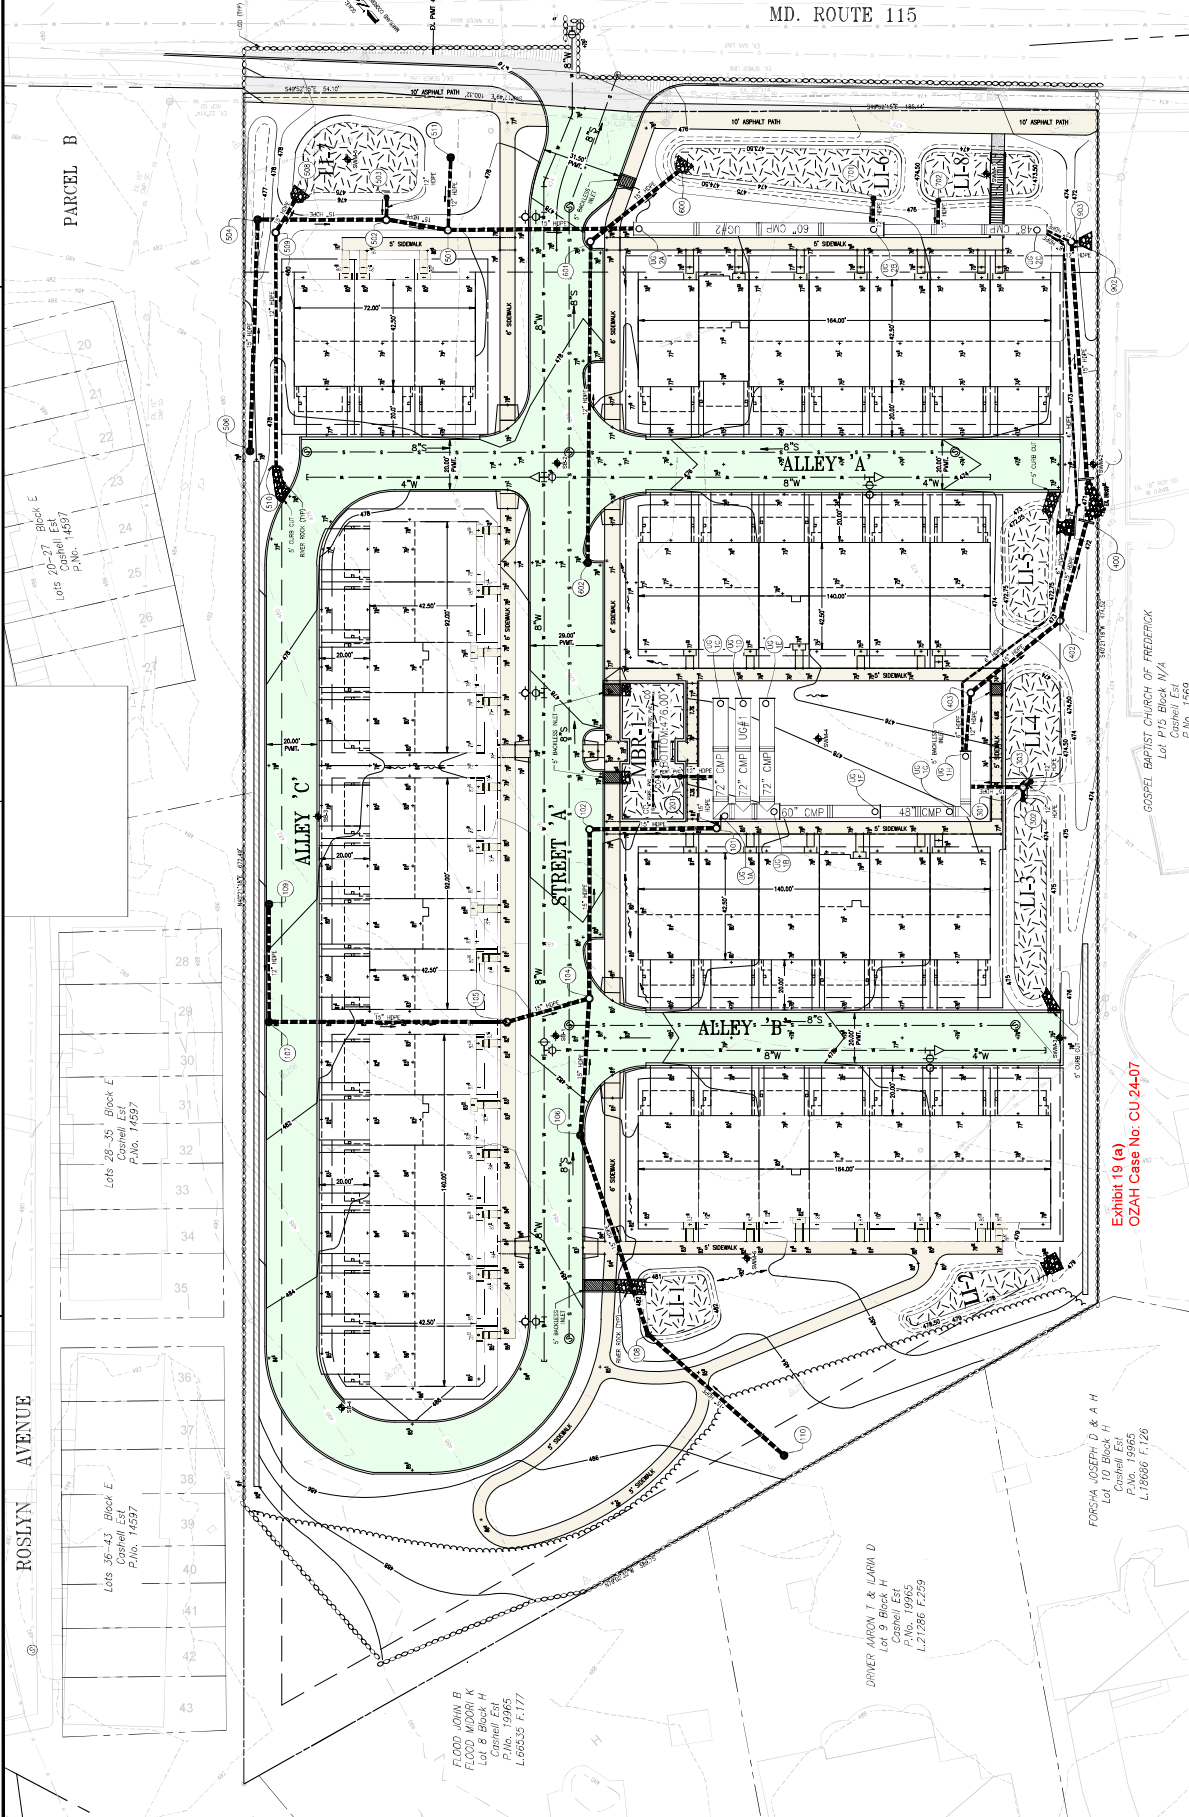

PROFESSIONAL CERTIFICATION

REGISTERED PROFESSIONAL ENGINEER
STATE OF MARYLAND
LICENSE NUMBER: 210093
EXPIRATION DATE: 7/31/2023

GRAPHIC SCALE
SCALE: 1" = 20'