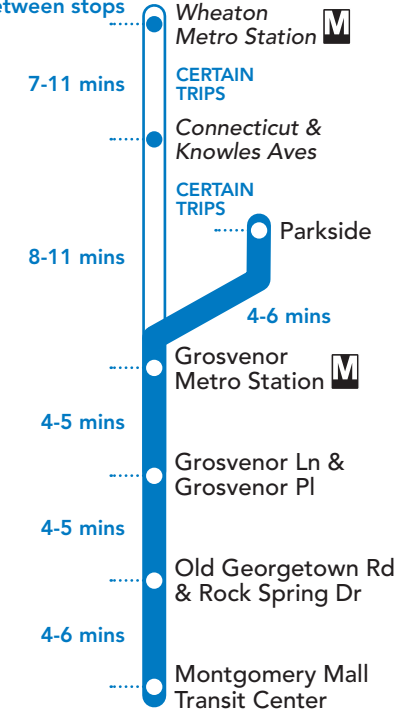

SERVICE DAYS

MONDAY - FRIDAY

RIDE ON
MONTGOMERY COUNTY TRANSIT

Telephone **240-777-7433**
Online at **www.rideonbus.com**