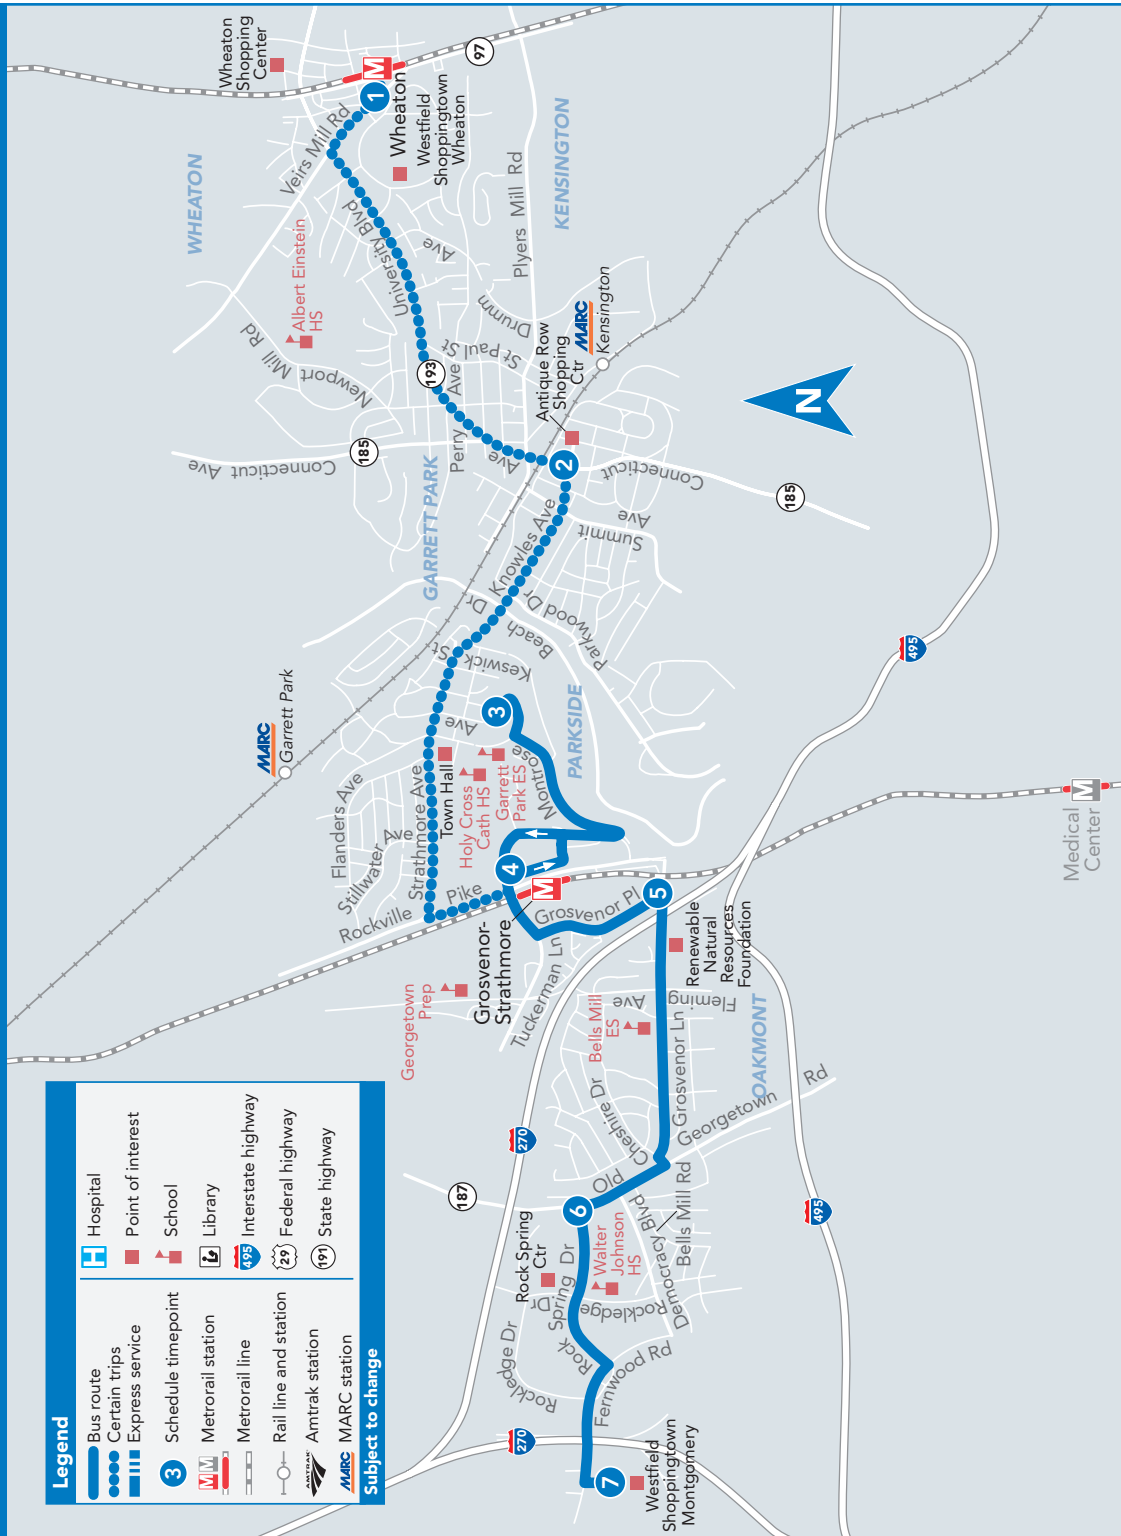

### MONDAY THROUGH FRIDAY

SEE TIMEPOINT LOCATION ON ROUTE MAP

7	6	5	4	3	2	1
6:15	6:19	6:24	6:29	6:33		
6:45	6:49	6:54	6:59	7:03		
7:15	7:19	7:24	7:29	7:33		
7:45	7:49	7:54	7:59	8:03		
8:15	8:19	8:24	8:29	8:33		
8:45	8:49	8:54	8:59	9:03		
9:15	9:19	9:23	9:27	9:31		
9:45	9:49	9:53	9:57	10:01		
1:45	1:49	1:53	1:57	2:01		
2:15	2:19	2:23	2:27	2:31		
2:45	2:49	2:53	2:57	3:01		
3:15	3:19	3:23	3:28	3:32		
3:45	3:50	3:55	4:00	4:04		
			4:16	4:21		
4:15	4:20	4:25	4:30		4:41	4:51
			4:46	4:51		
4:45	4:50	4:55	5:00		5:11	5:21
			5:16	5:21		
5:15	5:20	5:25	5:30		5:41	5:51
			5:46	5:51		
5:45	5:50	5:55	6:00		6:11	6:21
			6:17	6:22		
6:15	6:19	6:24	6:29		6:40	6:50
			6:47	6:52		
6:45	6:49	6:54	6:59		7:09	7:19
7:15	7:19	7:23	7:27	7:31		
7:45	7:49	7:53	7:57	8:01		
8:15	8:19	8:23	8:27	8:31		

## HOW TO READ A TIMETABLE

- Find the schedule for the day of the week and the direction you wish to ride.
- Find the timepoints closest to your origin and destination. The timepoints are shown on the route map and indicate the time the bus is scheduled to be at the particular location. Your nearest bus stop may be between timepoints.
- Read down the column to see the times when a trip will be at the given timepoint. Read the times across to the right to see when the trip reaches other timepoints. If no time is shown, that trip does not serve that timepoint.

**RIDE ON**  
MONTGOMERY COUNTY TRANSIT

**6** Wheaton Metro Station (certain trips) – Parkside –  
Grosvenor Metro Station – Montgomery Mall Transit Center

**RIDE ON**  
MONTGOMERY COUNTY TRANSIT

**Legend**

- Bus route
- Certain trips
- Express service
- Schedule timepoint
- Metro rail station
- Metro rail line
- Rail line and station
- Amtrak station
- MARC station
- Hospital
- Point of interest
- School
- Library
- Interstate highway
- Federal highway
- State highway