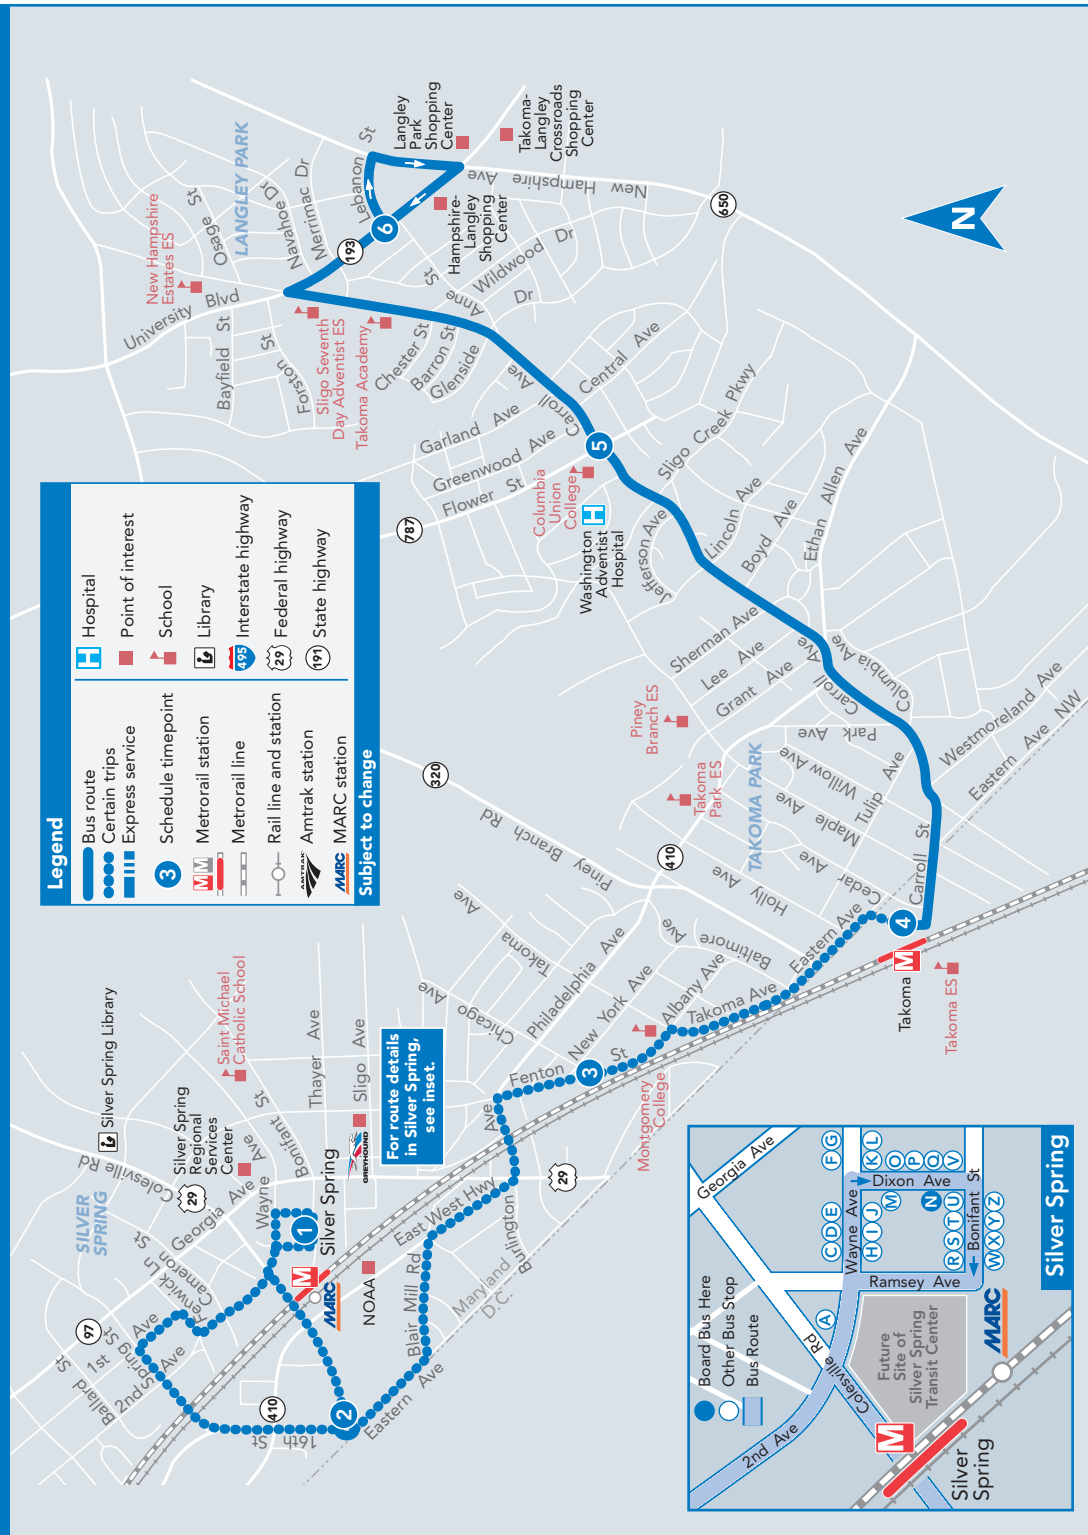

HOW TO RIDE A BUS

Check schedule for timepoint nearest your location. Wait at the blue and white **RIDE ON** bus stop sign. Arrive several minutes before scheduled time. Have exact fare ready (drivers do not make change).

- Not all stops are listed on a public timetable.
- If you are unfamiliar with your stop, sit or stand behind the line near the front of the bus and ask the bus driver to notify you when your stop is approaching.
- Ask the bus driver if you are not sure if the bus goes to your stop.
- If you have internet access (at home or somewhere else, such as a public library), it may be easier for you to use an online trip planner rather than a paper timetable.
- Be mindful of changes in the schedule, for holidays or bad weather.
- Please observe the following rules for all patrons: No eating, drinking, or smoking.
- Electronic devices may be played with earphones set at low level.

HOW TO READ A TIMETABLE

- Find the schedule for the day of the week and the direction you wish to ride.
- Find the timepoints closest to your origin and destination. The timepoints are shown on the route map and indicate the time the bus is scheduled to be at the particular location. Your nearest bus stop may be between timepoints.
- Read down the column to see the times when a trip will be at the given timepoint. Read the times across to the right to see when the trip reaches other timepoints.

FARES

Regular Fare paid with SmarTrip®	$1.25
Bus Transfer with SmarTrip®	FREE
Regular Fare	$1.35
Regional One Day Bus Pass	$3.00
Seniors & Persons with Disabilities (with approved I.D.)	FREE
Children (under 5 years old)	FREE

KIDS RIDE FREE

Monday through Friday 2:00 p.m. - 7:00 p.m. Elementary, Middle and High School kids 18 and under ride free. Middle and High School students need identification card or special student pass.