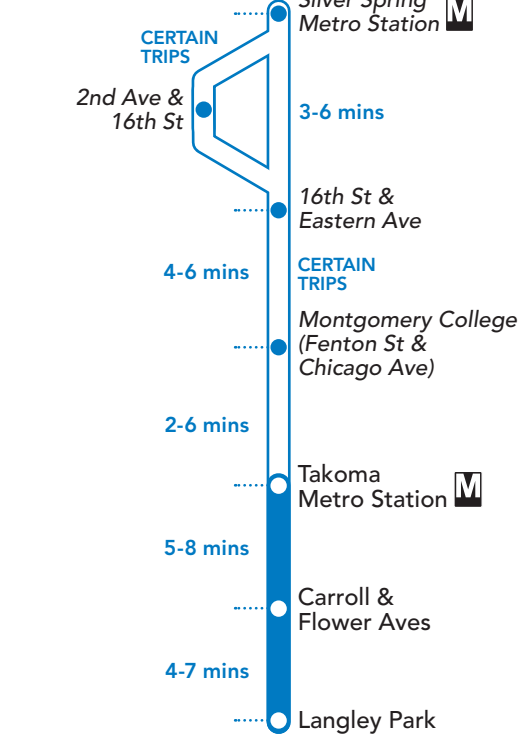

HOLIDAY SCHEDULE

New Year's Day ..... Sunday Schedule
Martin Luther King, Jr. Day ... Weekday Schedule
Presidents' Day ..... Weekday Schedule
Memorial Day ..... Sunday Schedule
Independence Day ..... Saturday Schedule
Labor Day ..... Sunday Schedule
Columbus Day ..... Weekday Schedule
Veterans Day ..... Weekday Schedule
Thanksgiving Day ..... Sunday Schedule
Christmas Day ..... Sunday Schedule

Thank You for Riding with Us!
RIDE ON
MONTGOMERY COUNTY TRANSIT

EFFECTIVE: APRIL 5, 2009

18

Approximate travel time between stops