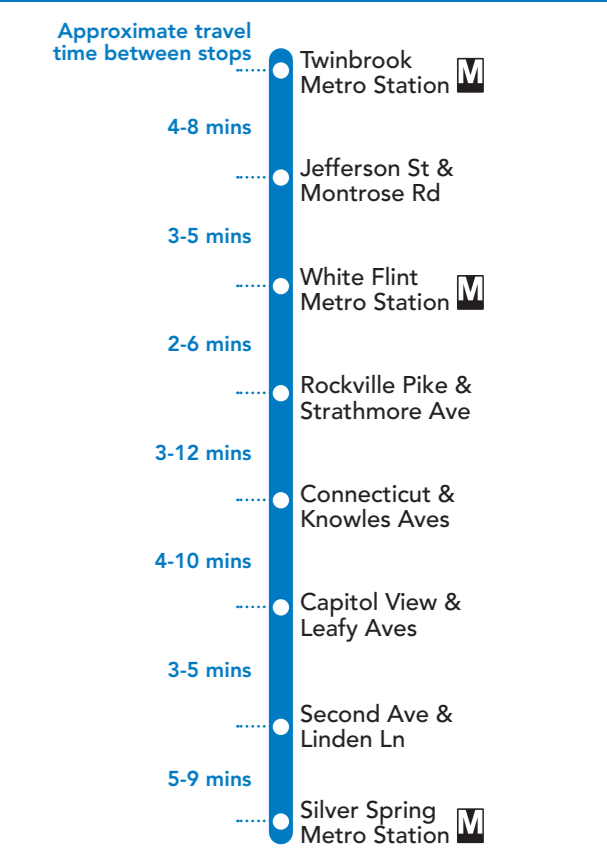

SERVICE DAYS
DAILY

RIDE ON
MONTGOMERY COUNTY TRANSIT
Telephone 240-777-7433
Online at www.rideonbus.com