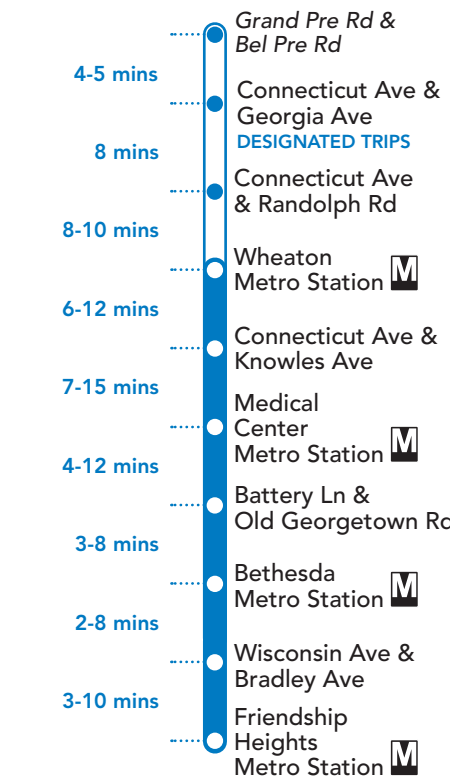

34

Approximate travel time between stops

SERVICE DAYS
DAILY

Telephone 311
Online at www.rideonbus.com