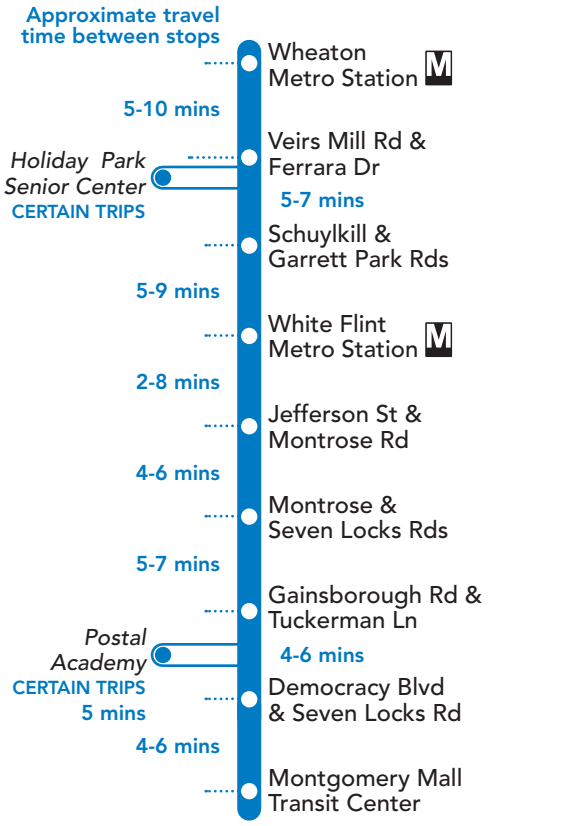

38 To Montgomery Mall Transit Center

SUNDAY

SEE TIMEPOINT LOCATION ON ROUTE MAP

Wheaton Metro Station
Veirs Mill Rd & Ferrara Dr
Schuylkill & Garrett Park Rds
White Flint Metro Station
Jefferson St & Montrose Rd
Montrose & Seven Locks Rds
Gainsborough Rd & Tuckerman Ln
Democracy Blvd & Seven Locks Rd
Montgomery Mall Transit Center

NOTES: AM PM

HOW TO READ A TIMETABLE

- Find the schedule for the day of the week and the direction you wish to ride.
- Find the timepoints closest to your origin and destination. The timepoints are shown on the route map and indicate the time the bus is scheduled to be at the particular location. Your nearest bus stop may be between timepoints.
- Read down the column to see the times when a trip will be at the given timepoint. Read the times across to the right to see when the trip reaches other timepoints.

38 To Wheaton Metro Station

SUNDAY

SEE TIMEPOINT LOCATION ON ROUTE MAP

Montgomery Mall Transit Center
Democracy Blvd & Seven Locks Rd
Gainsborough Rd & Tuckerman Ln
Montrose & Seven Locks Rds
Jefferson St & Montrose Rd
White Flint Metro Station
Schuylkill & Garrett Park Rds
Veirs Mill Rd & Ferrara Dr
Wheaton Metro Station

For special schedules, consult our website or call **311**.

Thank You for Riding with Us!

Printed on recycled paper with soy-based ink

EFFECTIVE: OCTOBER 23, 2011

38

SERVICE DAYS
DAILY