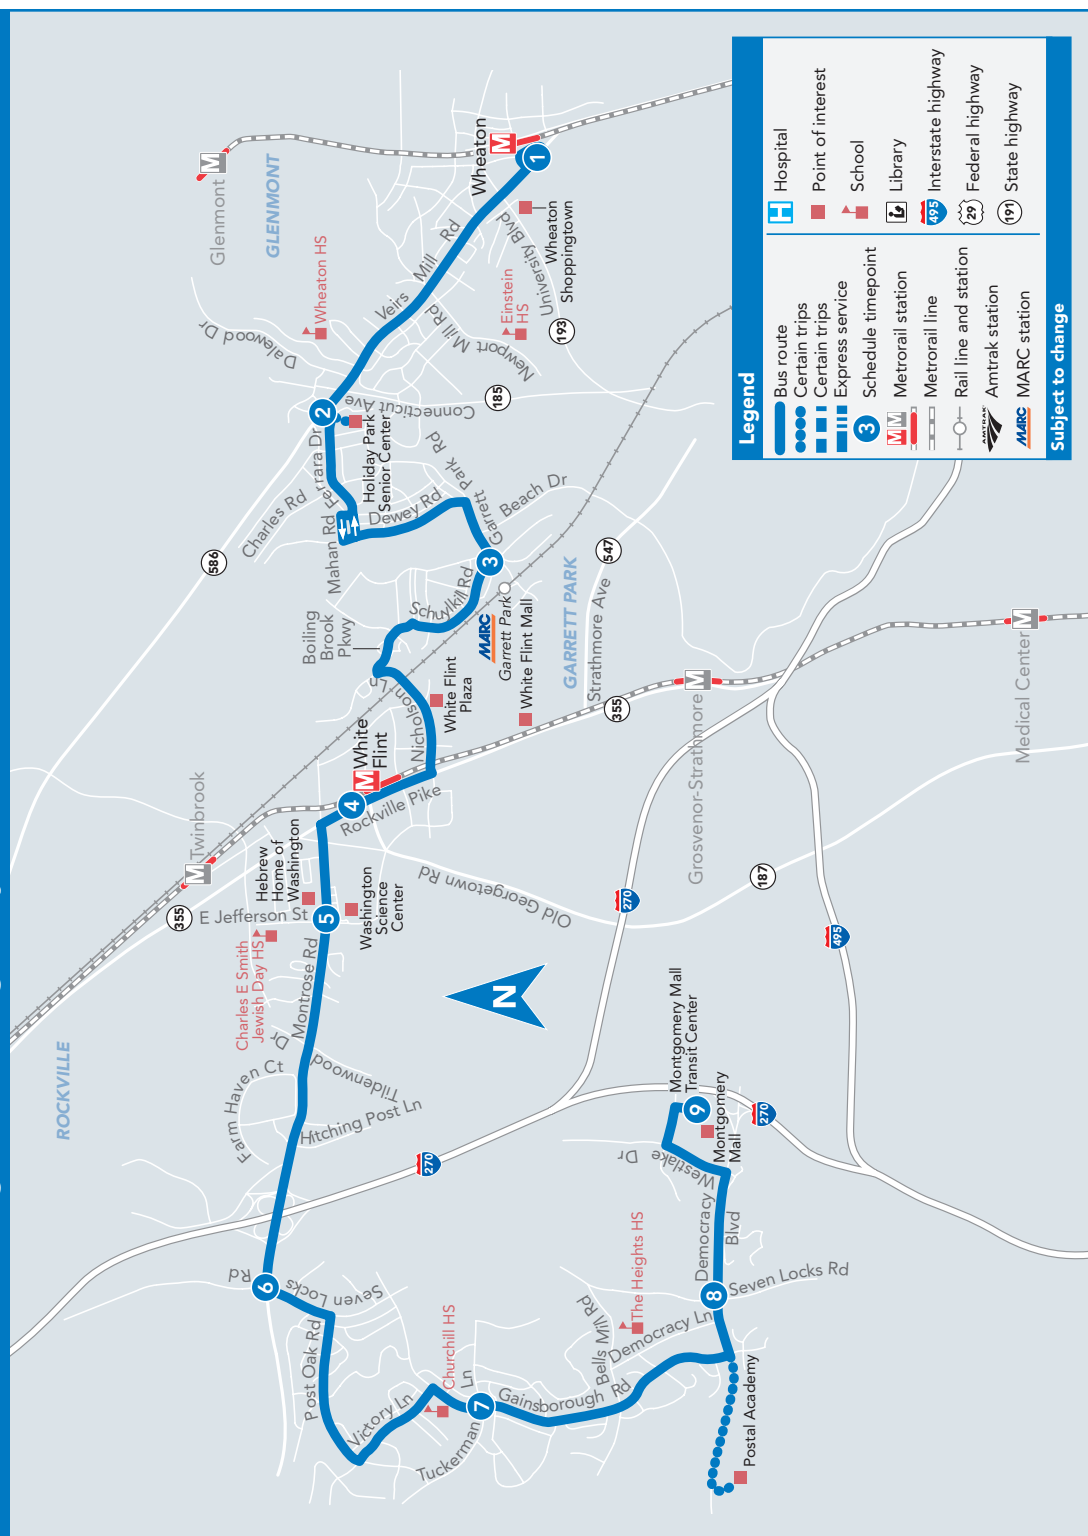

SEE TIMEPOINT LOCATION ON ROUTE MAP

Montgomery Mall Transit Center
Democracy Blvd & Seven Locks Rd
Gainsborough Rd & Tuckerman Ln
Montrose & Seven Locks Rds
Jefferson St & Montrose Rd
White Flint Metro Station
Schuykill & Garrett Park Rds
Veirs Mill Rd & Ferrara Dr
Wheaton Metro Station

SATURDAY

SEE TIMEPOINT LOCATION ON ROUTE MAP

Wheaton Metro Station
Veirs Mill Rd & Ferrara Dr
Schuykill & Garrett Park Rds
White Flint Metro Station
Jefferson St & Montrose Rd
Montrose & Seven Locks Rds
Gainsborough Rd & Tuckerman Ln
Democracy Blvd & Seven Locks Rd
Montgomery Mall Transit Center

38 To Wheaton Metro Station

SATURDAY

SEE TIMEPOINT LOCATION ON ROUTE MAP

Montgomery Mall Transit Center
Democracy Blvd & Seven Locks Rd
Gainsborough Rd & Tuckerman Ln
Montrose & Seven Locks Rds
Jefferson St & Montrose Rd
White Flint Metro Station
Schuykill & Garrett Park Rds
Veirs Mill Rd & Ferrara Dr
Wheaton Metro Station

38 To Montgomery Mall Transit Center

SUNDAY

SEE TIMEPOINT LOCATION ON ROUTE MAP

Wheaton Metro Station
Veirs Mill Rd & Ferrara Dr
Schuylkill & Garrett Park Rds
White Flint Metro Station
Jefferson St & Montrose Rd
Montrose & Seven Locks Rds
Gainsborough Rd & Tuckerman Ln
Democracy Blvd & Seven Locks Rd
Montgomery Mall Transit Center