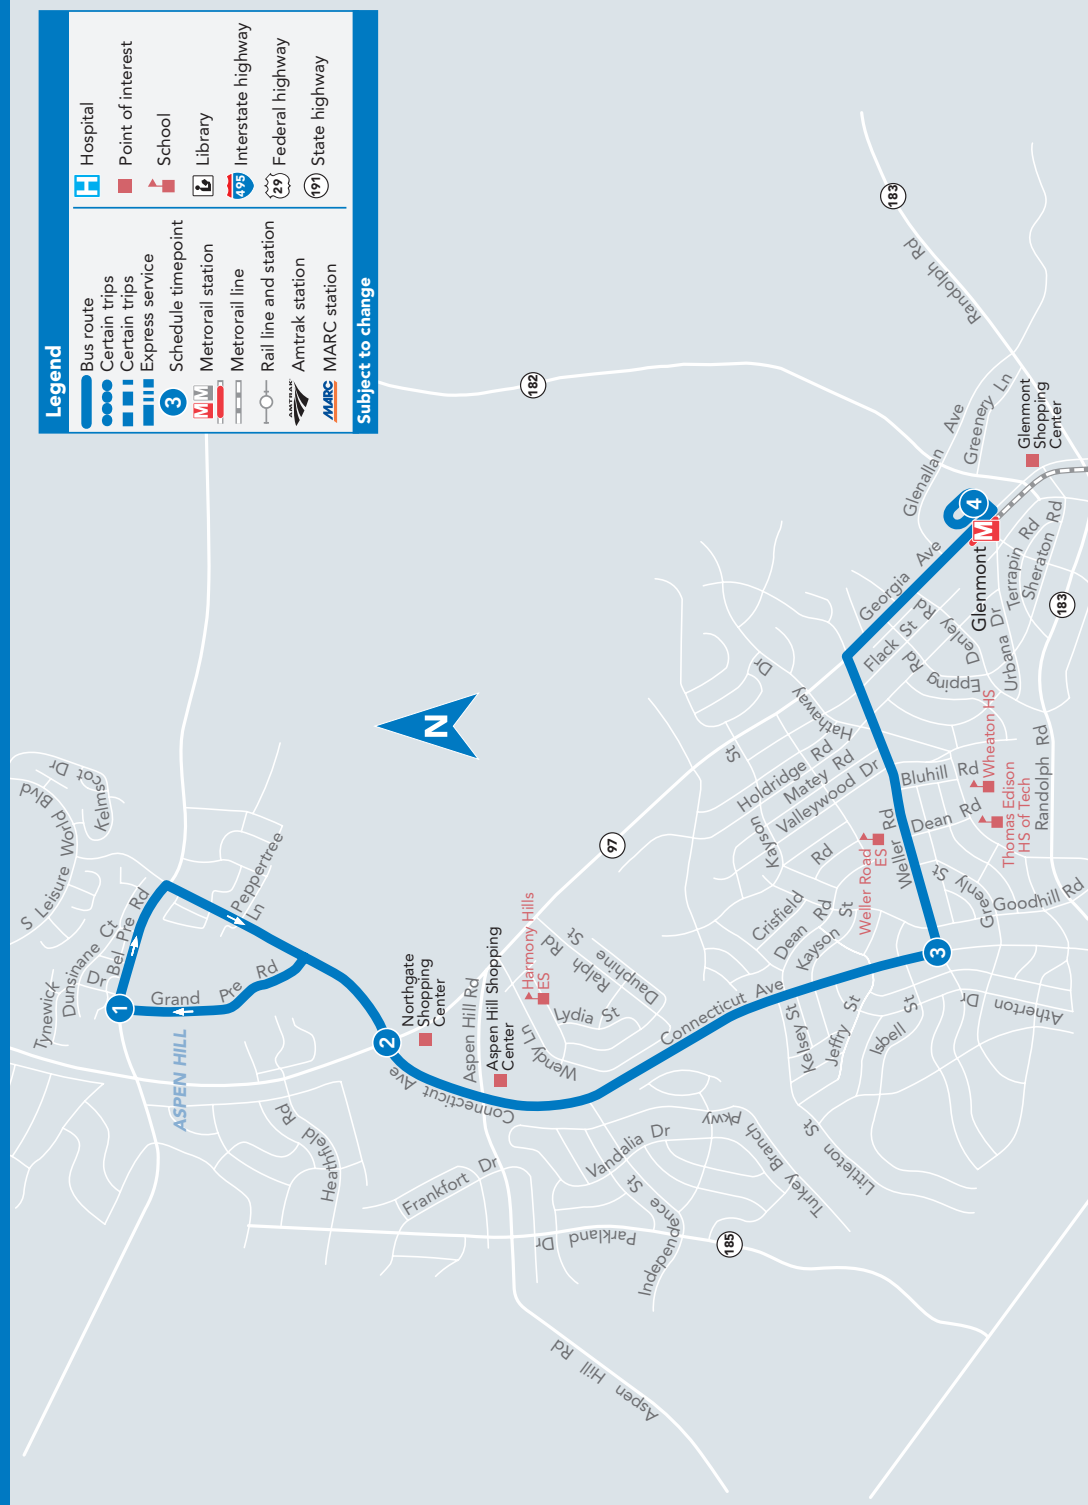

41 To Glenmont Metro Station

SUNDAY

SEE TIMEPOINT LOCATION ON ROUTE MAP

Grand Pre & Bel Pre Rds	Connecticut & Georgia Aves	Connecticut Ave & Weller Rd	Glenmont Metro Station
9:51	9:55	10:00	10:05
10:18	10:22	10:27	10:32
10:48	10:52	10:57	11:02
11:18	11:22	11:27	11:32
11:48	11:52	11:57	12:02
12:18	12:22	12:27	12:32
12:48	12:52	12:57	1:02
1:18	1:22	1:27	1:32
1:48	1:52	1:57	2:02
2:18	2:22	2:27	2:32
2:48	2:52	2:57	3:02
3:18	3:22	3:27	3:32
3:48	3:52	3:57	4:03
4:18	4:22	4:27	4:33
4:48	4:52	4:57	5:03
5:18	5:22	5:27	5:33
5:48	5:52	5:57	6:03
6:18	6:22	6:27	6:33

NOTES: AM PM

HOW TO READ A TIMETABLE

- Find the schedule for the day of the week and the direction you wish to ride.
- Find the timepoints closest to your origin and destination. The timepoints are shown on the route map and indicate the time the bus is scheduled to be at the particular location. Your nearest bus stop may be between timepoints.
- Read down the column to see the times when a trip will be at the given timepoint. Read the times across to the right to see when the trip reaches other timepoints.

41 To Grand Pre & Bel Pre Roads

SUNDAY

SEE TIMEPOINT LOCATION ON ROUTE MAP

Glenmont Metro Station	Connecticut Ave & Weller Rd	Connecticut & Georgia Aves	Grand Pre & Bel Pre Rds
9:35	9:39	9:44	9:48
9:58	10:03	10:08	10:12
10:28	10:33	10:38	10:42
10:58	11:03	11:08	11:12
11:28	11:33	11:38	11:42
11:58	12:03	12:08	12:12
12:28	12:33	12:38	12:42
12:58	1:03	1:08	1:12
1:28	1:33	1:38	1:42
1:58	2:03	2:09	2:13
2:28	2:33	2:39	2:43
2:58	3:03	3:09	3:13
3:28	3:33	3:39	3:43
3:58	4:03	4:09	4:13
4:28	4:33	4:39	4:43
4:58	5:03	5:09	5:13
5:28	5:33	5:39	5:43
5:58	6:03	6:09	6:13
6:35	6:40	6:46	6:49

NOTES: AM PM