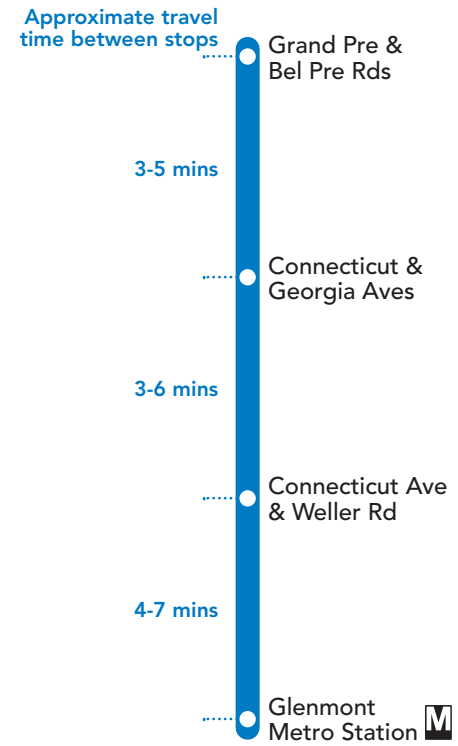

HOLIDAY SCHEDULE

New Year's Day ..... Sunday Schedule
Martin Luther King, Jr. Day ..... Special Schedule
Presidents' Day ..... Special Schedule
Memorial Day ..... Sunday Schedule
Independence Day ..... Saturday Schedule
Labor Day ..... Sunday Schedule
Columbus Day ..... Weekday Schedule
Veterans Day ..... Special Schedule
Thanksgiving Day ..... Sunday Schedule
Christmas Day ..... Sunday Schedule

For special schedules, consult our website or call **311**.

Thank You for Riding with Us!

Printed on recycled paper with soy-based ink

EFFECTIVE: OCTOBER 23, 2011

41