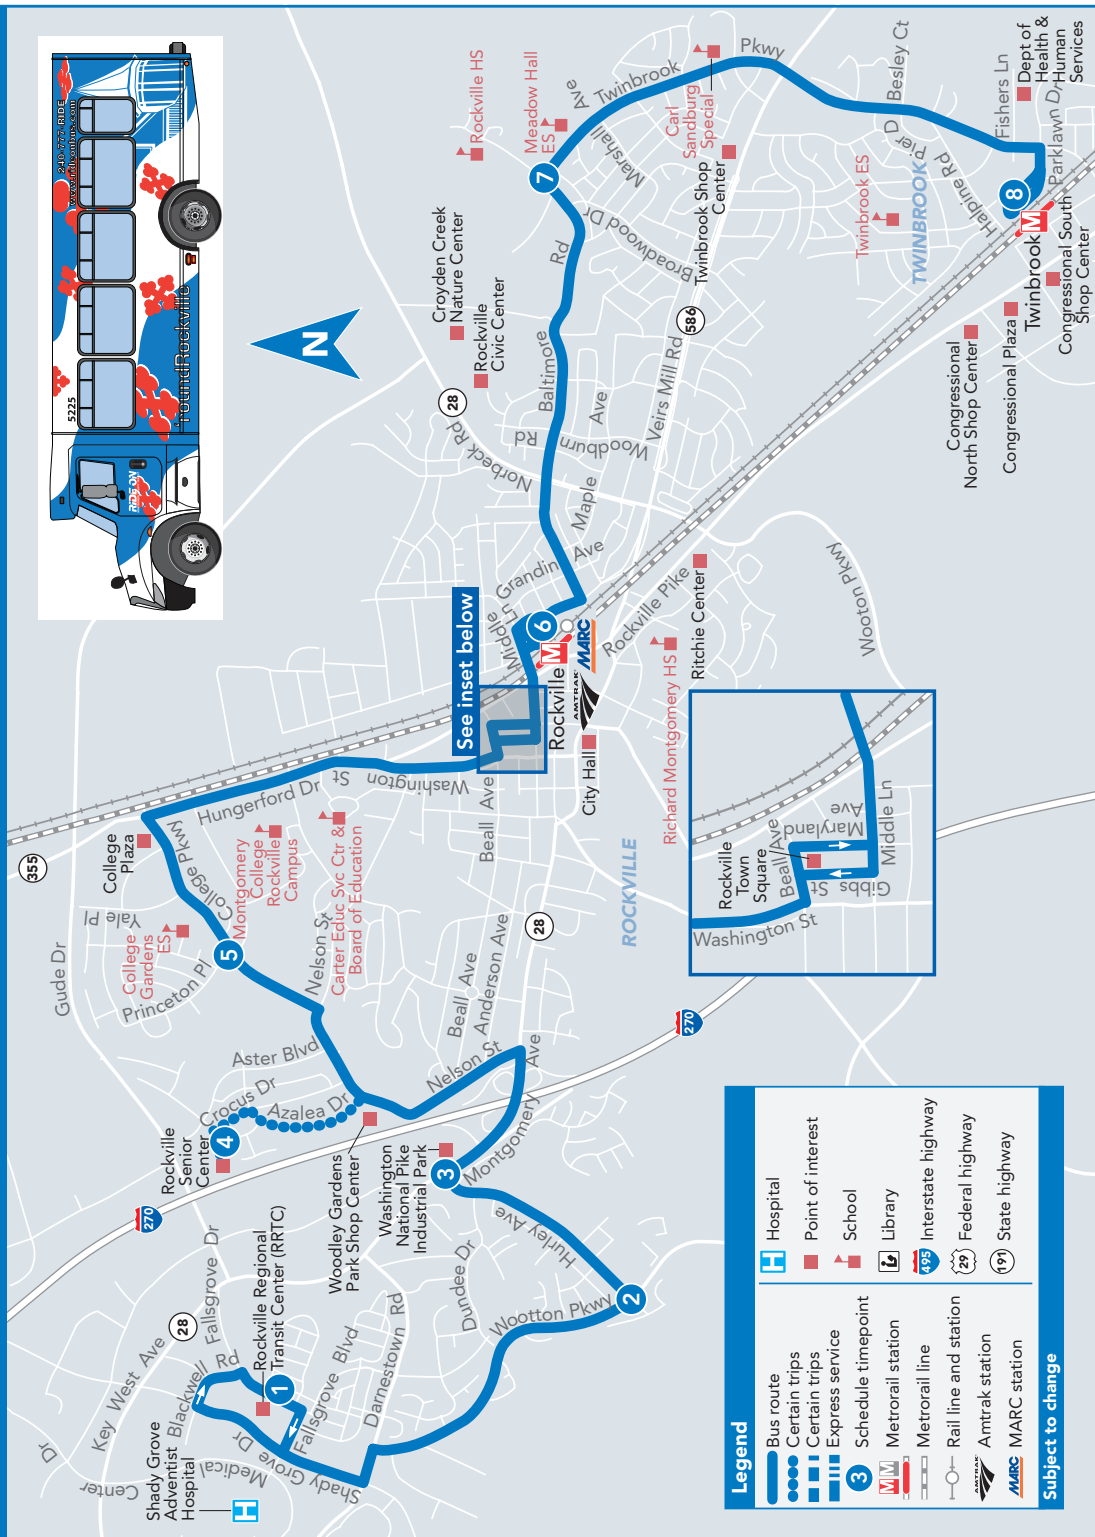

FARES

Regular Fare or Token	$1.70
Fare Using SmarTrip®	$1.50
Seniors and persons with disability with valid ID (including attendant-eligible) except during free periods:	
Cash	$0.85
Senior/Disabled SmarTrip®	$0.75
Senior/Disabled SmarTrip® Transfer from Metrorail	$0.25
Seniors age 65 years or older with a Senior SmarTrip® card or valid Metro Senior ID Card or with valid Medicare Card and Photo ID from 9:30AM - 3PM Mon - Fri	FREE
Person with disability with Metro Disabled Identification Card from 9:30AM - 3PM Mon - Fri	FREE
Person with disability with Metro Disability ID Card - Attendant Eligible from 9:30AM - 3PM Mon-Fri Attendant rides half fare or free depending on time	FREE
MetroAccess - Certified Customer with ID	FREE
MetroAccess - Companion	FREE
Children under age 5 Limit 2 children per paying passenger	FREE
Local Bus Transfer with SmarTrip®	FREE

HOW TO READ A TIMETABLE

- Find the schedule for the day of the week and the direction you wish to ride.
- Find the timepoints closest to your origin and destination. The timepoints are shown on the route map and indicate the time the bus is scheduled to be at the particular location. Your nearest bus stop may be between timepoints.
- Read down the column to see the times when a trip will be at the given timepoint. Read the times across to the right to see when the trip reaches other timepoints.

WELCOME TO RIDE ON

RIDE ON is a community bus service operated by the Montgomery County Department of Transportation.

RIDE ON operates over 75 routes that serve all thirteen Montgomery County Metrorail stations.

For detailed information, or to have timetables mailed, call **311**.

Outside Montgomery County ....(240) 777-0311
TTY (for hearing impaired) ..... (240) 773-3556

Visit our web site at:
www.rideonbus.com