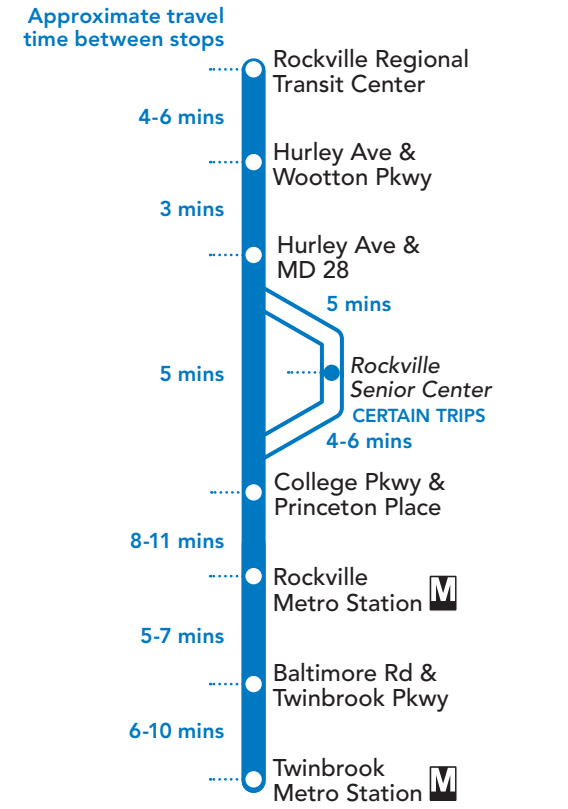

'Round Rockville 45

SERVICE DAYS
MONDAY - SATURDAY