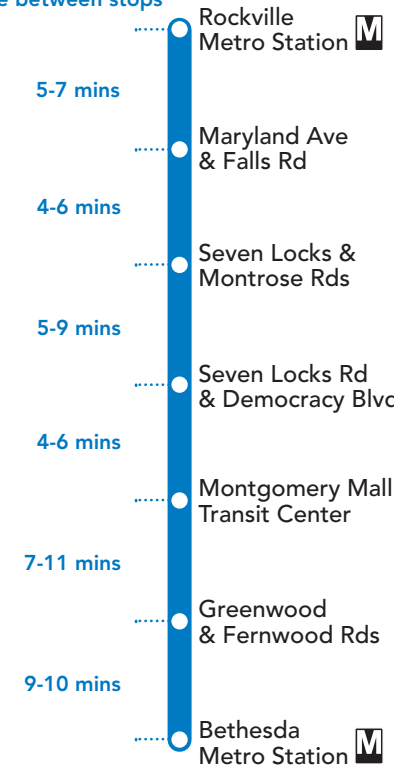

HOLIDAY SCHEDULE

New Year's Day ..... Sunday Schedule
Martin Luther King, Jr. Day ..... Special Schedule
Presidents' Day ..... Special Schedule
Memorial Day ..... Sunday Schedule
Independence Day ..... Saturday Schedule
Labor Day ..... Sunday Schedule
Columbus Day ..... Weekday Schedule
Veterans Day ..... Special Schedule
Thanksgiving Day ..... Sunday Schedule
Christmas Day ..... Sunday Schedule

For special schedules, consult our website or call **311**.

Thank You for Riding with Us!

Printed on recycled paper with soy-based ink

EFFECTIVE: OCTOBER 23, 2011

47

Approximate travel time between stops