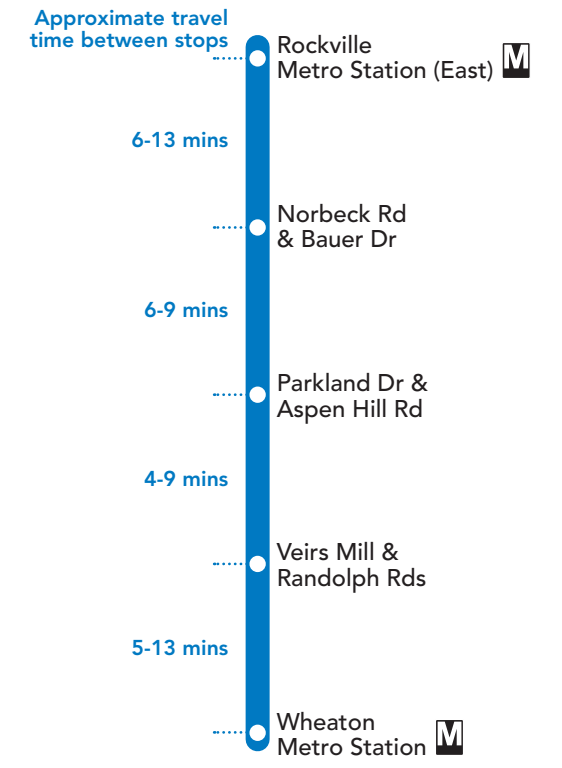

SERVICE DAYS
DAILY