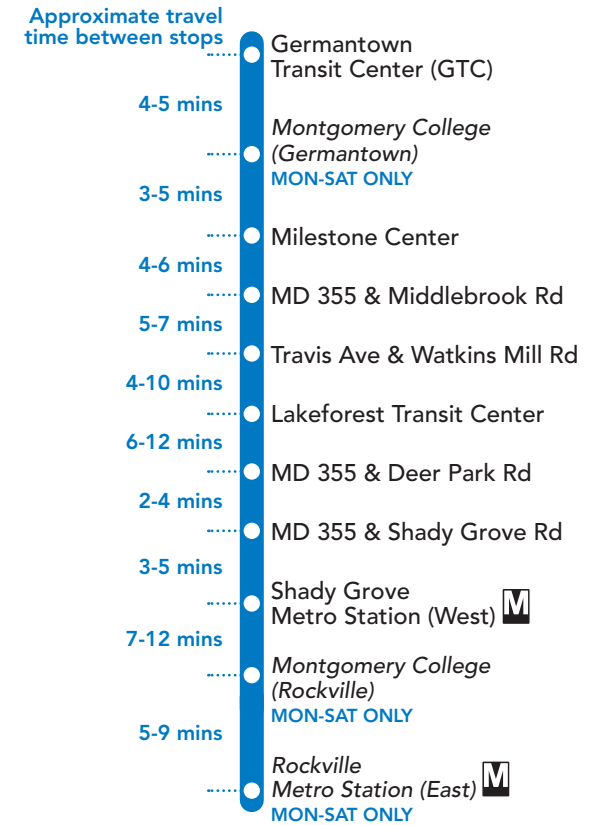

SERVICE DAYS
DAILY

Telephone 311
Online at www.rideonbus.com