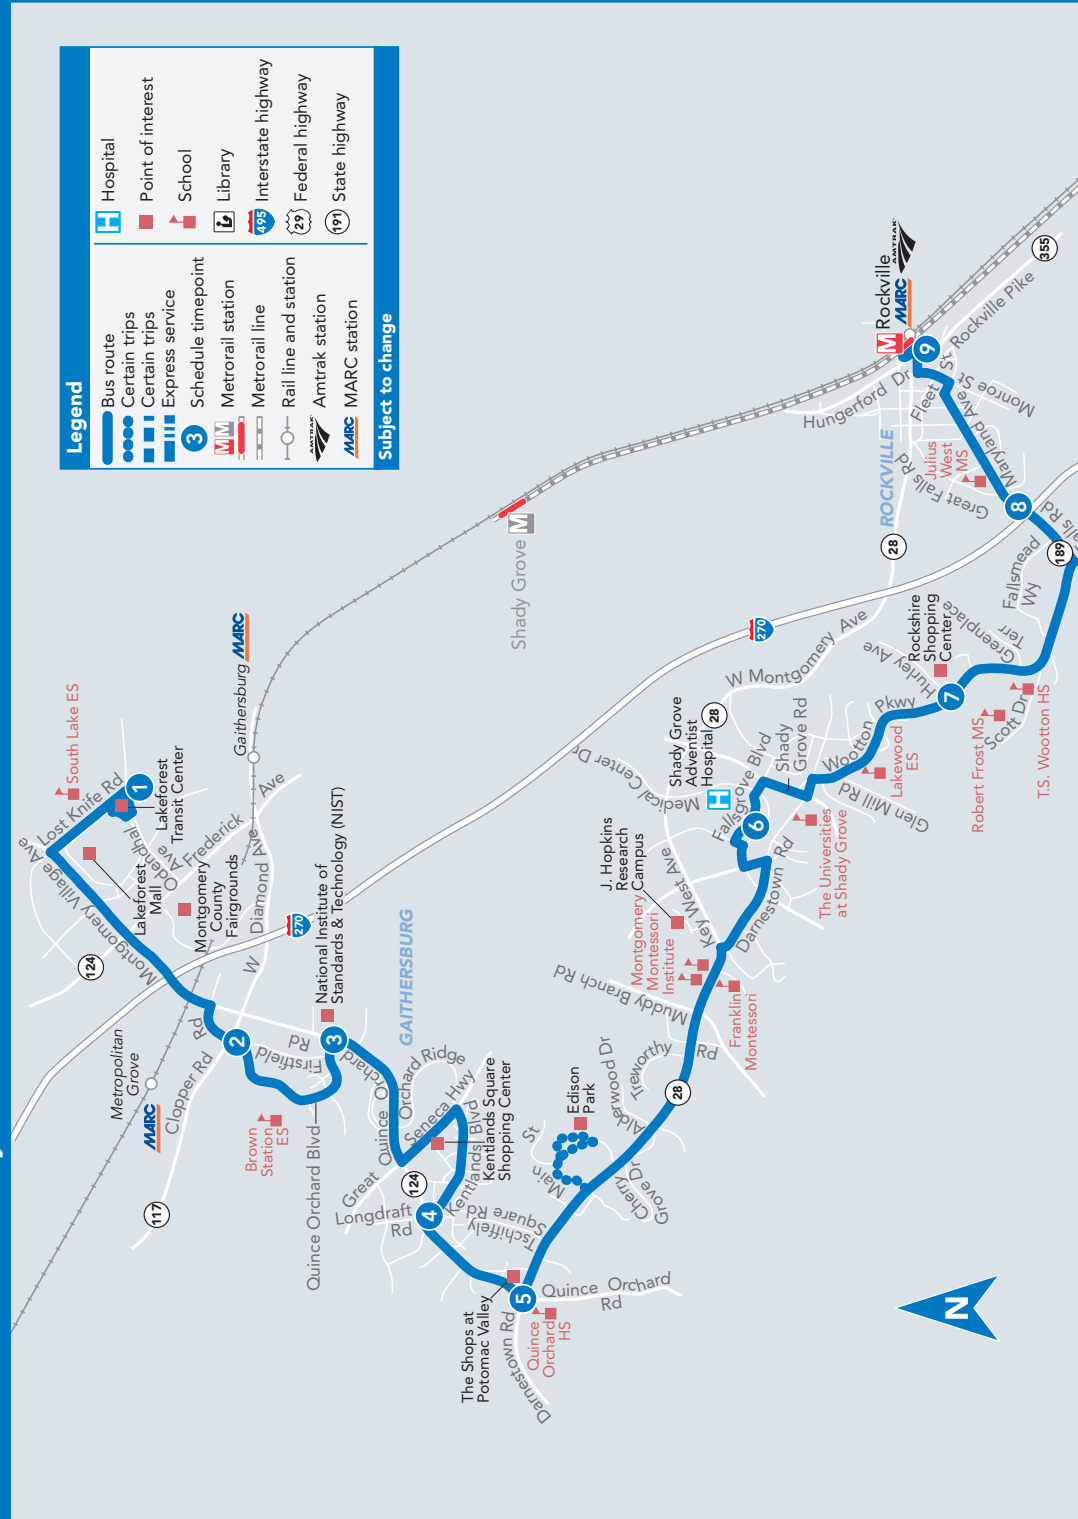

56 Lakeforest Transit Center – Quince Orchard – Kentlands –
MD 28-Darnestown Rd – Shady Grove Hospital –
Wootton Pkwy – Rockville Metro Station

Ride On
Montgomery County Transit

56 To Rockville Metro Station

SUNDAY

SEE TIMEPOINT LOCATION ON ROUTE MAP

	Lakeforest Transit Center	Firstfield & Clopper Rds	Quince Or. Rd & Quince Or. Blvd	Kentlands Blvd Tschiffely Sq. Rd	Quince Or. Rd & MD 28	Shady Grove Adventist Hospital	Wootton Pkwy & Hurley Ave	Maryland Ave & Falls Rd	Rockville Metro Station
	1	2	3	4	5	6	7	8	9
7:04	7:12	7:15	7:21	7:24	7:32	7:37	7:41	7:47	
7:34	7:42	7:45	7:51	7:54	8:02	8:07	8:11	8:17	
8:04	8:12	8:16	8:22	8:25	8:34	8:39	8:43	8:49	
8:34	8:42	8:46	8:52	8:55	9:04	9:09	9:13	9:19	
9:04	9:12	9:16	9:22	9:25	9:34	9:39	9:43	9:49	
9:34	9:43	9:47	9:53	9:56	10:05	10:10	10:14	10:20	
10:04	10:13	10:17	10:25	10:28	10:37	10:42	10:47	10:53	
10:34	10:43	10:47	10:55	10:58	11:07	11:12	11:17	11:23	
11:04	11:13	11:17	11:25	11:28	11:37	11:42	11:47	11:53	
11:34	11:43	11:47	11:55	11:58	12:07	12:12	12:17	12:23	
12:04	12:13	12:17	12:25	12:28	12:37	12:42	12:47	12:53	
12:34	12:43	12:47	12:55	12:58	1:07	1:12	1:17	1:23	
1:04	1:13	1:17	1:25	1:28	1:37	1:42	1:47	1:53	
1:34	1:43	1:47	1:55	1:58	2:07	2:12	2:17	2:23	
2:04	2:13	2:18	2:25	2:28	2:37	2:42	2:47	2:53	
2:34	2:43	2:48	2:55	2:58	3:08	3:13	3:17	3:23	
3:04	3:13	3:18	3:25	3:28	3:38	3:43	3:47	3:53	
3:34	3:43	3:48	3:55	3:58	4:08	4:13	4:17	4:23	
4:04	4:13	4:18	4:25	4:28	4:38	4:43	4:47	4:53	
4:34	4:43	4:48	4:55	4:58	5:08	5:13	5:17	5:23	
5:04	5:13	5:18	5:25	5:28	5:38	5:43	5:47	5:53	
5:34	5:43	5:48	5:55	5:58	6:08	6:13	6:17	6:23	
6:04	6:13	6:18	6:25	6:28	6:38	6:43	6:47	6:53	
6:34	6:43	6:48	6:55	6:58	7:08	7:13	7:17	7:23	
7:04	7:13	7:16	7:23	7:26	7:35	7:40	7:44	7:50	
7:34	7:43	7:46	7:53	7:56	8:05	8:10	8:14	8:20	
8:04	8:13	8:16	8:23	8:26	8:35	8:40	8:44	8:50	

NOTES: AM PM

Please arrive at your stop several minutes ahead of your bus' scheduled arrival. Since safe service is a priority at Ride On, buses may be delayed due to traffic or weather.

56 To Lakeforest Transit Center

SUNDAY

SEE TIMEPOINT LOCATION ON ROUTE MAP