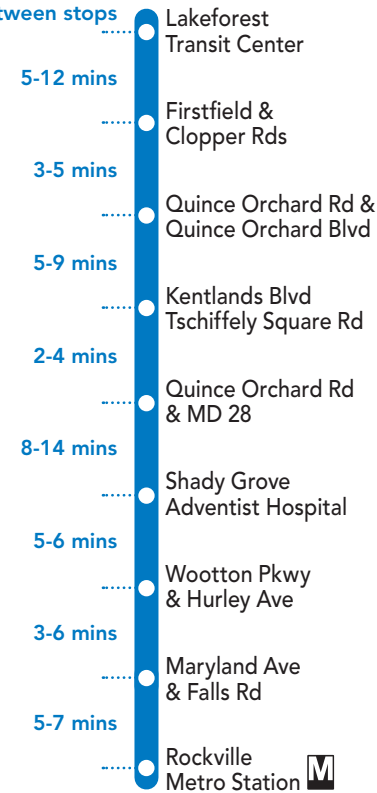

EFFECTIVE: SEPTEMBER 5, 2010

56

Approximate travel time between stops

SERVICE DAYS
DAILY

Telephone 311
Online at www.rideonbus.com