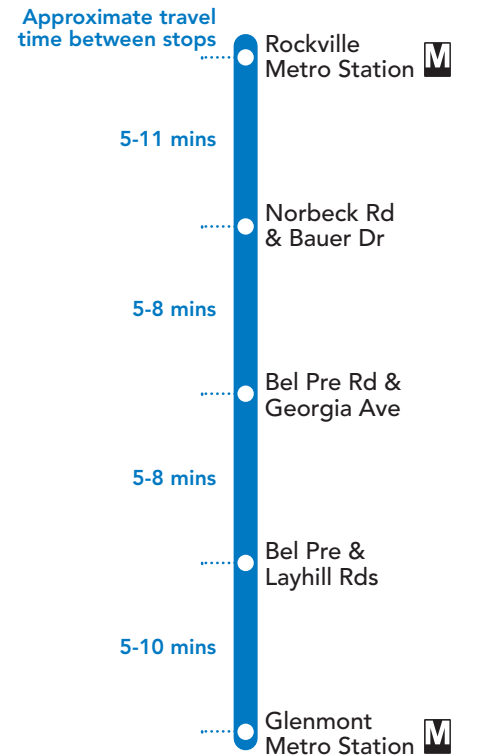

SERVICE DAYS
DAILY

Ride On
Montgomery County Transit
Telephone **311**
Online at www.rideonbus.com