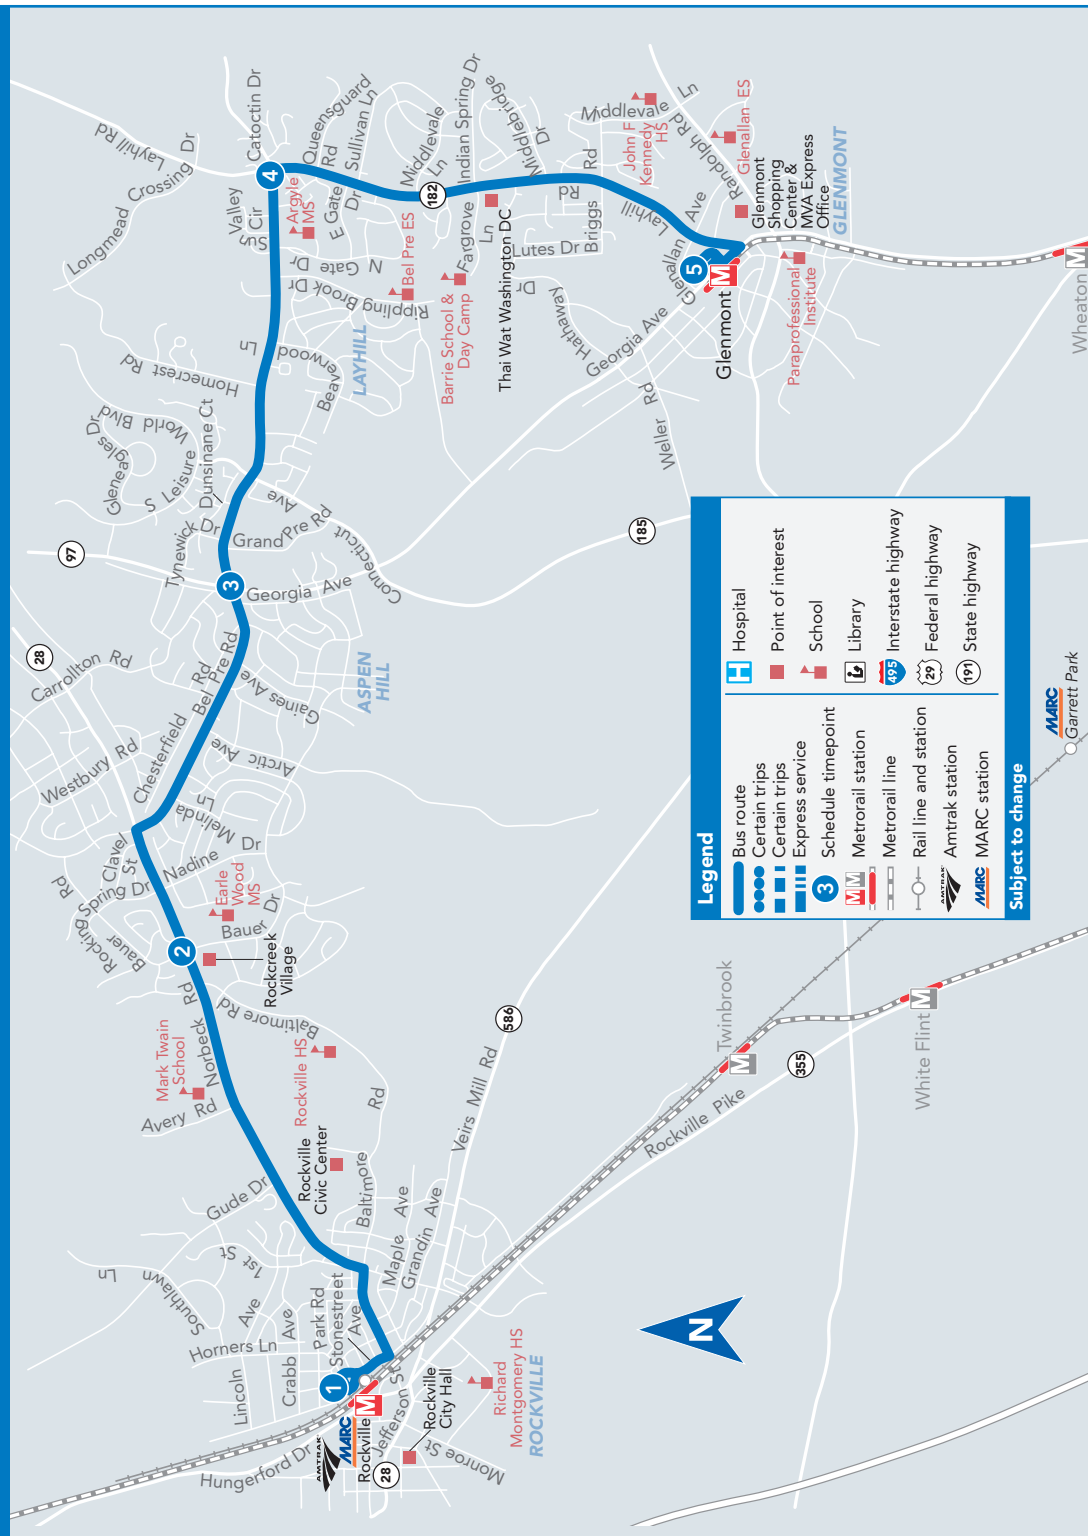

49 To Glenmont Metro Station

SUNDAY

SEE TIMEPOINT LOCATION ON ROUTE MAP

1	2	3	4	5
7:07	7:12	7:17	7:23	7:29
7:37	7:42	7:47	7:53	7:59
8:07	8:12	8:17	8:23	8:29
8:37	8:42	8:47	8:53	8:59
9:07	9:14	9:19	9:26	9:32
9:37	9:44	9:49	9:56	10:02
10:07	10:14	10:19	10:26	10:32
10:37	10:44	10:49	10:56	11:02
11:07	11:14	11:19	11:26	11:32
11:37	11:44	11:49	11:56	12:02
12:07	12:14	12:19	12:26	12:32
12:37	12:44	12:49	12:56	1:02
1:07	1:14	1:19	1:26	1:32
1:37	1:44	1:49	1:56	2:02
2:07	2:14	2:19	2:26	2:32
2:37	2:44	2:49	2:56	3:02
3:07	3:14	3:19	3:26	3:32
3:37	3:44	3:49	3:56	4:02
4:07	4:14	4:19	4:26	4:32
4:37	4:44	4:49	4:54	5:00
5:07	5:14	5:19	5:24	5:30
5:37	5:44	5:49	5:54	6:00
6:07	6:14	6:19	6:24	6:30
6:37	6:42	6:47	6:52	6:58
7:07	7:12	7:17	7:22	7:28
7:37	7:42	7:47	7:52	7:58
8:07	8:12	8:17	8:22	8:28

NOTES: AM PM

49 To Rockville Metro Station

SUNDAY

SEE TIMEPOINT LOCATION ON ROUTE MAP

5	4	3	2	1
7:09	7:17	7:22	7:28	7:34
7:40	7:48	7:53	7:59	8:05
8:10	8:18	8:23	8:29	8:35
8:40	8:48	8:53	8:59	9:05
9:10	9:18	9:23	9:29	9:35
9:40	9:48	9:53	9:59	10:05
10:10	10:18	10:23	10:29	10:35
10:40	10:48	10:53	10:59	11:05
11:10	11:18	11:23	11:29	11:35
11:40	11:48	11:53	11:59	12:05
12:10	12:18	12:23	12:29	12:35
12:40	12:48	12:53	12:59	1:05
1:10	1:18	1:24	1:30	1:36
1:40	1:48	1:54	2:00	2:06
2:10	2:18	2:24	2:30	2:36
2:40	2:48	2:54	3:00	3:06
3:10	3:18	3:24	3:30	3:36
3:40	3:48	3:54	4:00	4:06
4:10	4:18	4:24	4:30	4:36
4:40	4:48	4:55	5:00	5:05
5:10	5:18	5:25	5:30	5:35
5:40	5:48	5:55	6:00	6:05
6:10	6:18	6:25	6:30	6:35
6:40	6:48	6:54	6:59	7:04
7:10	7:18	7:24	7:29	7:34
7:40	7:48	7:54	7:59	8:04
8:09	8:17	8:23	8:28	8:33

NOTES: AM PM

Please arrive at your stop several minutes ahead of your bus' scheduled arrival. Since safe service is a priority at Ride On, buses may be delayed due to traffic or weather.

WELCOME TO RIDE ON

RIDE ON is a community bus service operated by the Montgomery County Department of Transportation.

RIDE ON operates over 75 routes that serve all thirteen Montgomery County Metrorail stations.

For detailed information, or to have timetables mailed, call **311**.

Outside Montgomery County .... **(240) 777-0311**
TTY (for hearing impaired) ..... **(240) 773-3556**

Visit our web site at:
www.rideonbus.com

Regular Mailing Address:
Montgomery County DOT
Division of Transit Services
101 Monroe Street, 5th Floor
Rockville, MD 20850

HOLIDAY SCHEDULE

New Year's Day ..... Sunday Schedule
Martin Luther King, Jr. Day ..... Special Schedule
Presidents' Day ..... Special Schedule
Memorial Day ..... Sunday Schedule
Independence Day ..... Saturday Schedule
Labor Day ..... Sunday Schedule
Columbus Day ..... Weekday Schedule
Veterans Day ..... Special Schedule
Thanksgiving Day ..... Sunday Schedule
Christmas Day ..... Sunday Schedule

For special schedules, consult our website or call **311**.

Thank You for Riding with Us!

Printed on recycled paper with soy-based ink

EFFECTIVE: OCTOBER 23, 2011

49