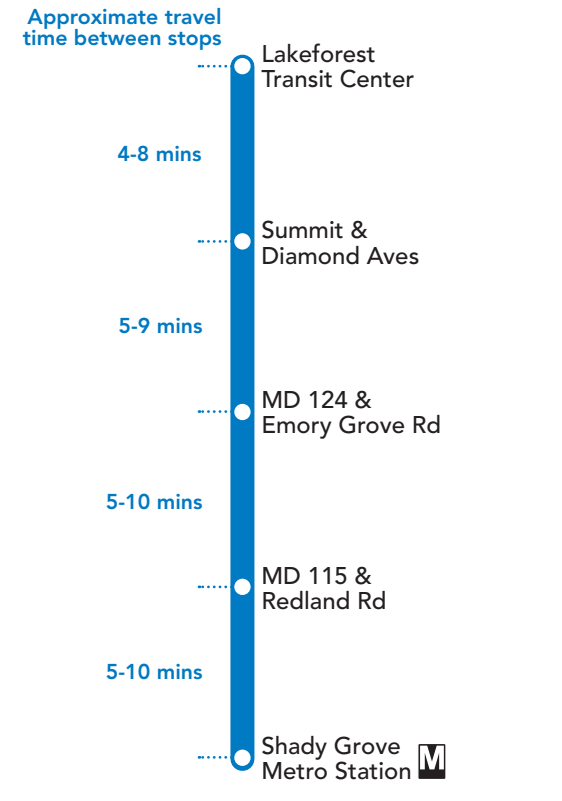

SERVICE DAYS
DAILY

Telephone 311
Online at www.rideonbus.com