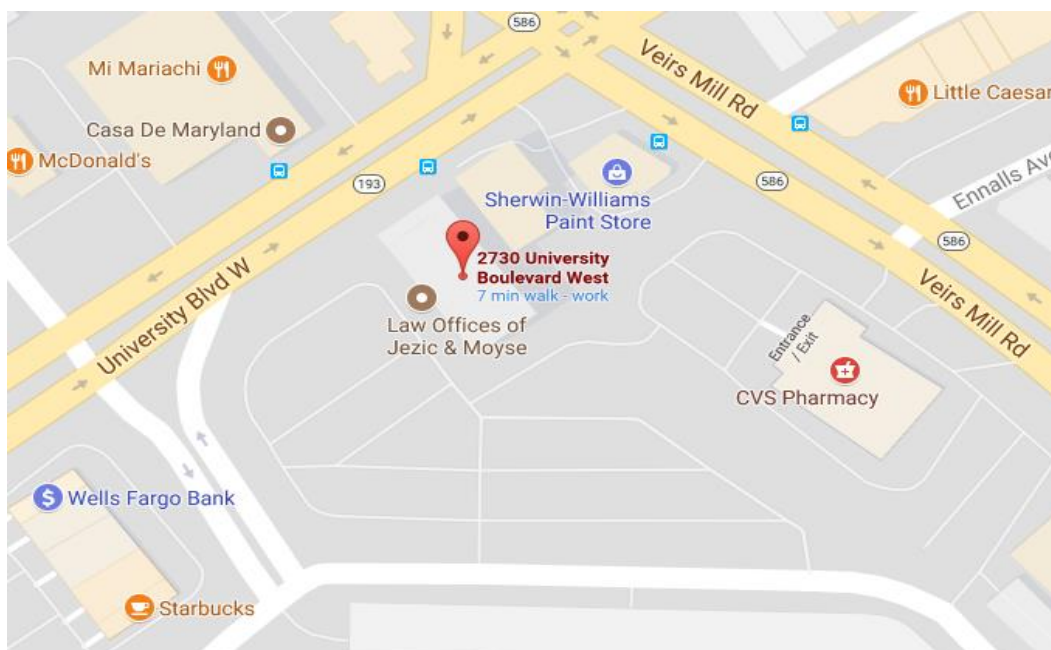

**Gilchrist Center *Wheaton* site is  
moving!**

**Come see us at the**

***Westfield North Building  
Suite 220***

***2730 University Blvd. West  
Wheaton, MD 20902***

**Starting *September 5, 2017.***

**Find us on  [GilchristImmigrantResourceCenter](https://www.facebook.com/GilchristImmigrantResourceCenter)  
[www.montgomerycountymd.gov/gilchrist](http://www.montgomerycountymd.gov/gilchrist)  
**240-777-4940****