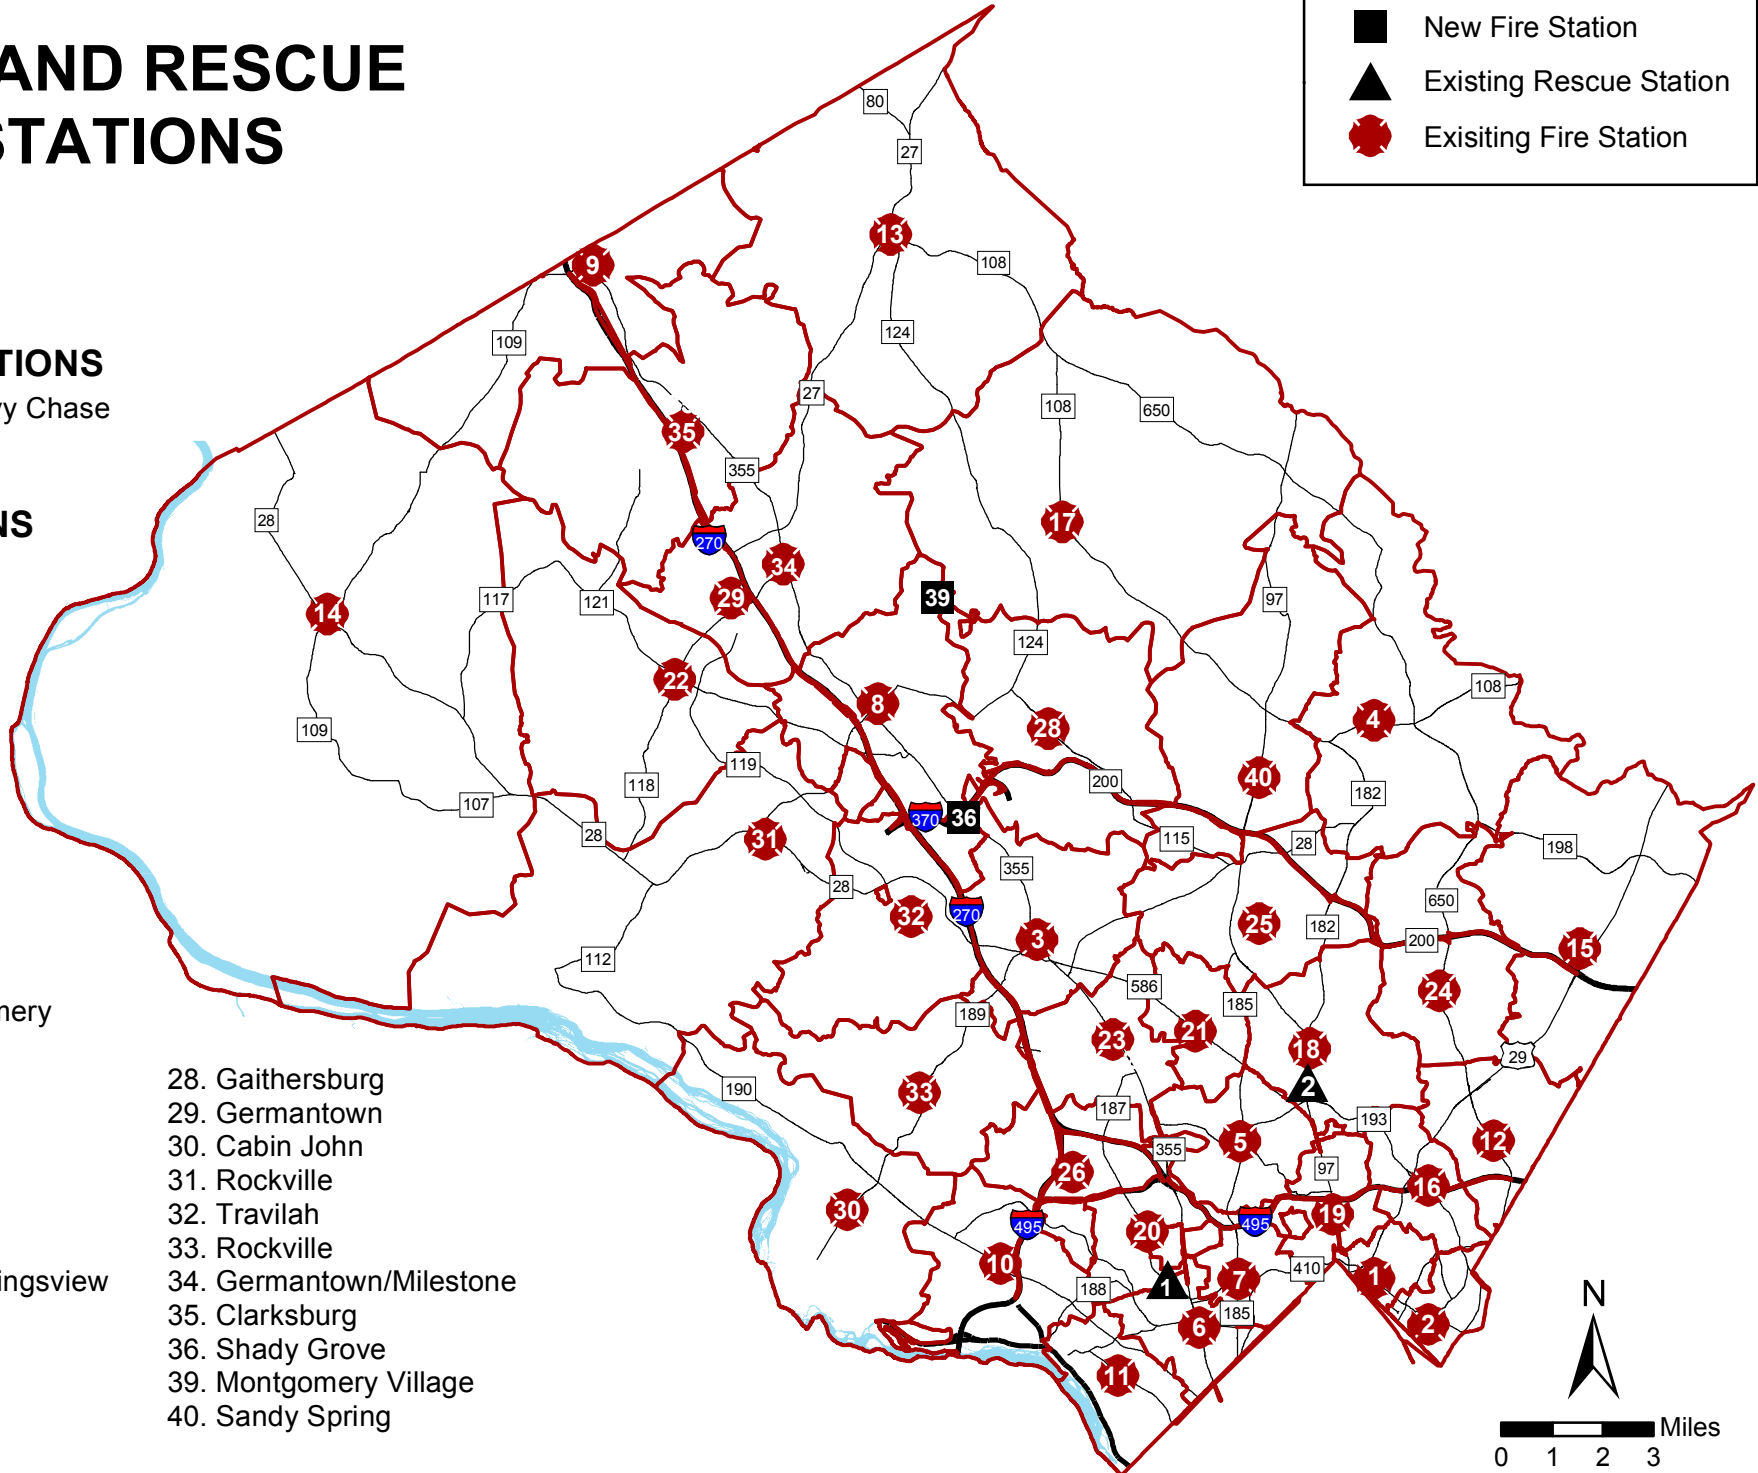

FIRE AND RESCUE STATIONS

- New Fire Station
- Existing Rescue Station
- Existing Fire Station

RESCUE STATIONS

1. Bethesda- Chevy Chase
2. Wheaton

FIRE STATIONS

- | | |
|---|---|
| <ol style="list-style-type: none"> 1. Silver Spring 2. Takoma Park 3. Rockville 4. Sandy Spring 5. Kensington 6. Bethesda 7. Chevy Chase 8. Gaithersburg 9. Hyattstown 10. Cabin John 11. Glen Echo 12. Hillandale 13. Damascus 14. Upper Montgomery 15. Burtonsville 16. Silver Spring 17. Laytonsville 18. Glenmont 19. Silver Spring 20. Bethesda 21. Kensington 22. Germantown/Kingsview 23. Rockville 24. Hillandale 25. Kensington 26. Bethesda | <ol style="list-style-type: none"> 28. Gaithersburg 29. Germantown 30. Cabin John 31. Rockville 32. Travilah 33. Rockville 34. Germantown/Milestone 35. Clarksburg 36. Shady Grove 39. Montgomery Village 40. Sandy Spring |
|---|---|

N

0 1 2 3 Miles