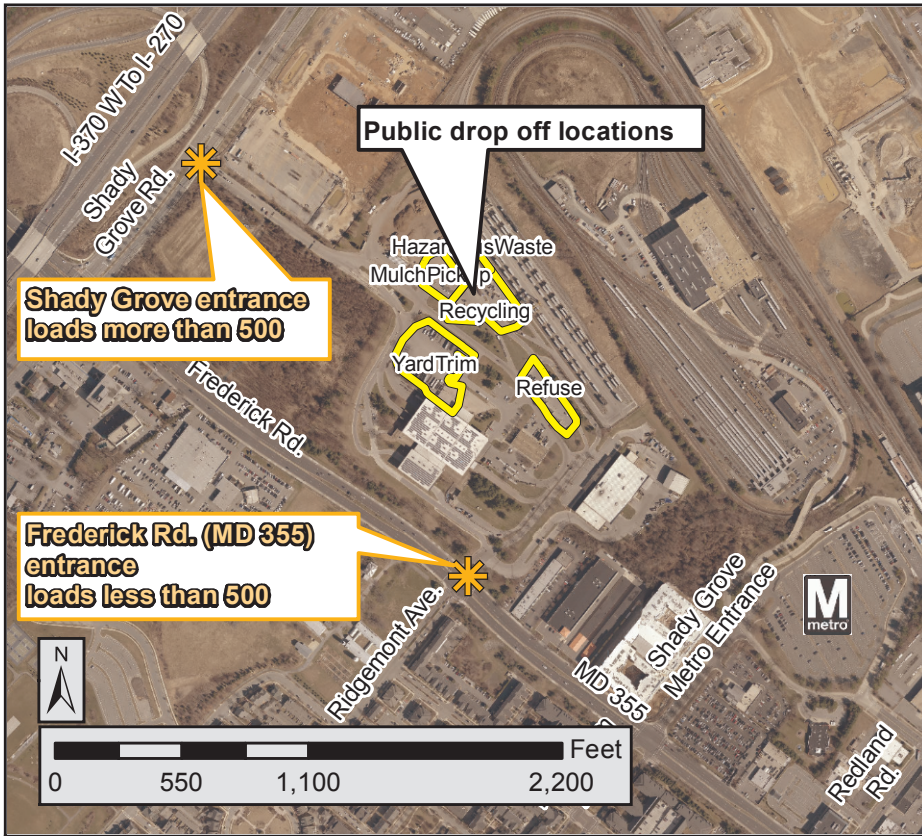

Shady Grove Processing Facility and Transfer Station

**16101 Frederick Rd.
Derwood, MD 20855**

Loads less than 500 pounds
use Frederick Rd entrance
Monday - Friday 7:00 am - 5:00 pm
Saturday 7:00 am - 5:00 pm
Sunday 9:00 am - 5:00 pm

Loads 500 pounds or more
use Shady Grove Rd entrance
Monday - Friday 7:00 am - 5:00 pm
Saturday 7:00 am - 5:00 pm
Sunday CLOSED

Administrative office hours
Monday - Friday 8:30 am - 5:00 pm
Saturday - Sunday CLOSED

Shady Grove Processing Facility and Transfer Station Material Drop Off