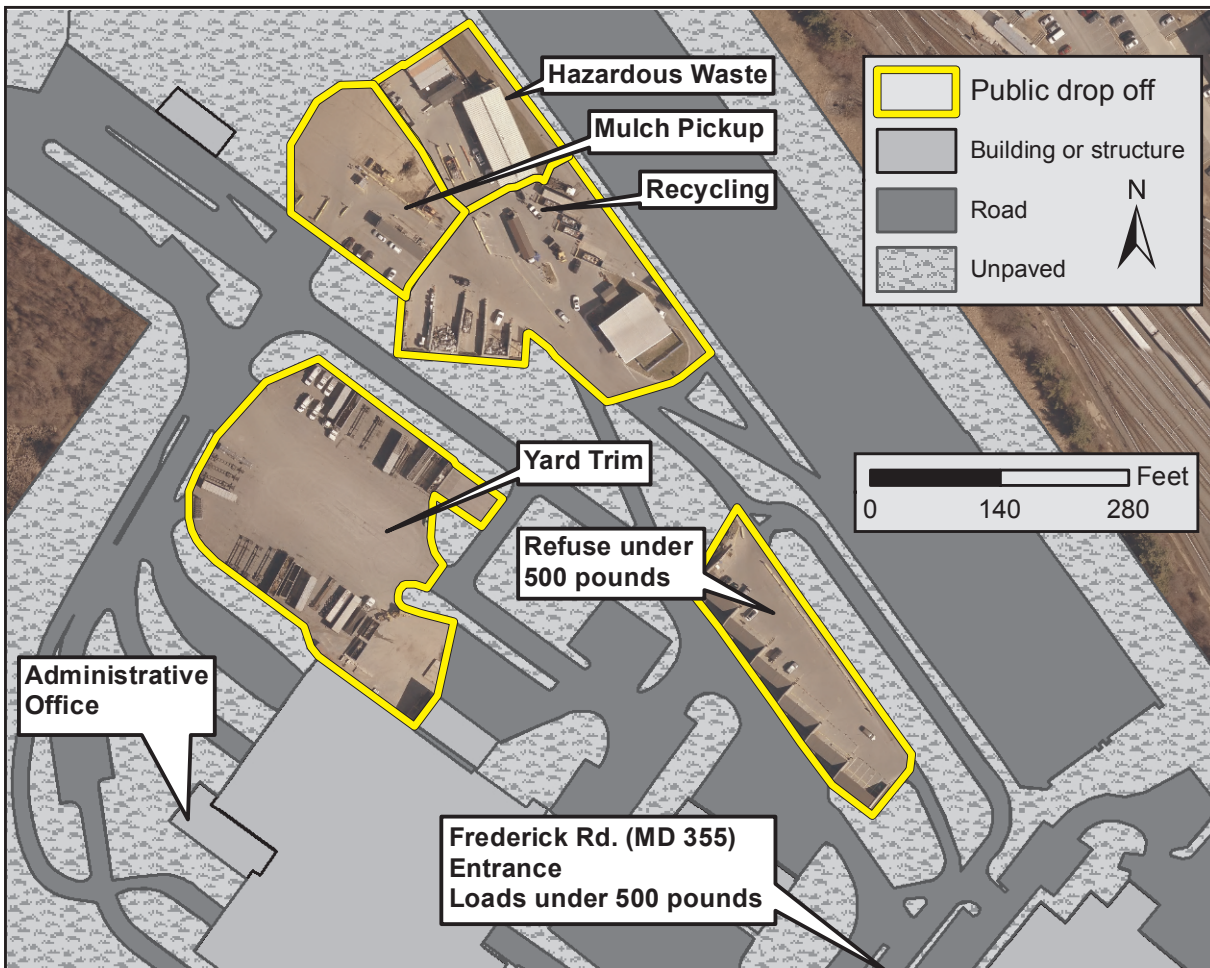

Shady Grove Processing Facility and Transfer Station

**16101 Frederick Rd.
Derwood, MD 20855**

Loads less than 500 pounds
use Frederick Rd entrance
Monday - Friday 7:00 am - 5:00 pm
Saturday 7:00 am - 5:00 pm
Sunday 9:00 am - 5:00 pm

Loads 500 pounds or more
use Shady Grove Rd entrance
Monday - Friday 7:00 am - 5:00 pm
Saturday 7:00 am - 5:00 pm
Sunday CLOSED

Administrative office hours
Monday - Friday 8:30 am - 5:00 pm
Saturday - Sunday CLOSED

Shady Grove Processing Facility and Transfer Station Material Drop Off