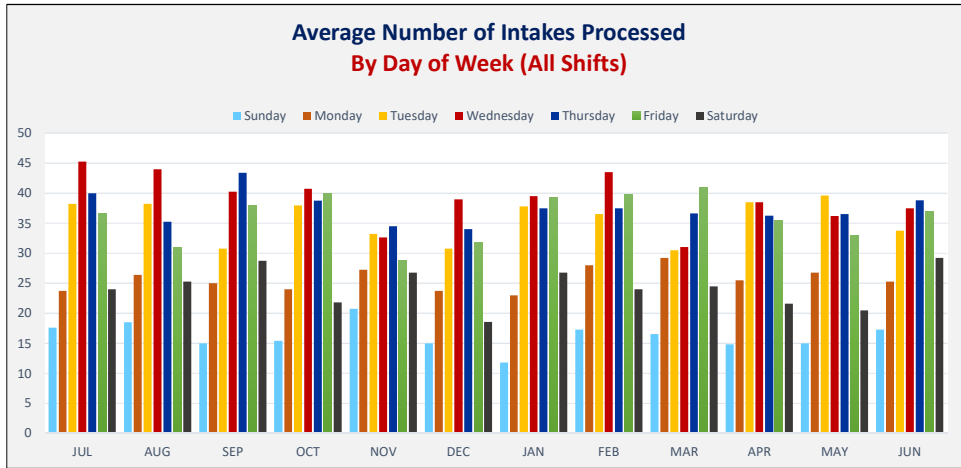

CENTRAL PROCESSING UNIT (CPU) INTAKES PER DAY OF WEEK

Fiscal Year 2017: July 1, 2016 - June 30, 2017

BREAKDOWN BY SHIFT