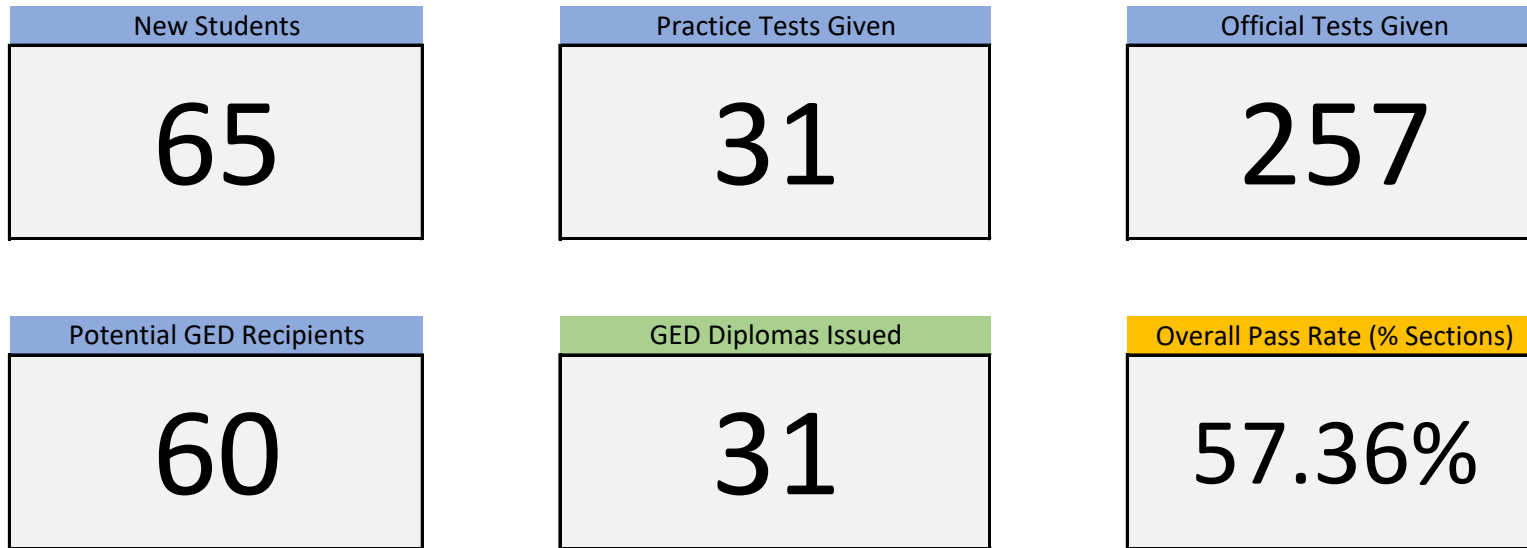

# GED Dashboard- FY17

Official GED Tests:	Math	Science	Social Studies	Language Arts	Total
Pass	35	37	38	38	148
Fail	36	25	17	32	110
Pass Rate	49.30%	59.68%	69.09%	54.29%	<b>57.36%</b>

**Note:**

1 section (GED has 4 sections) is considered 1 official test  
 GED Diplomas Issued are for those who successfully passed all 4 sections