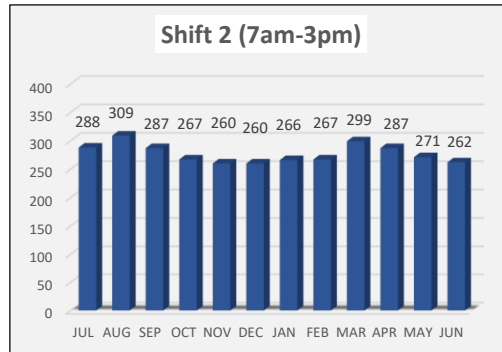

CENTRAL PROCESSING UNIT (CPU) INTAKES PER SHIFT

Breakdown

Breakdown