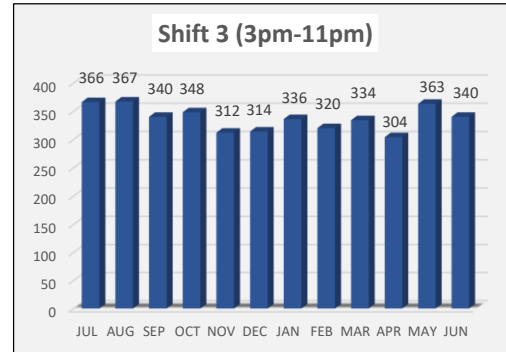

CENTRAL PROCESSING UNIT (CPU) INTAKES PER SHIFT

Breakdown

Breakdown