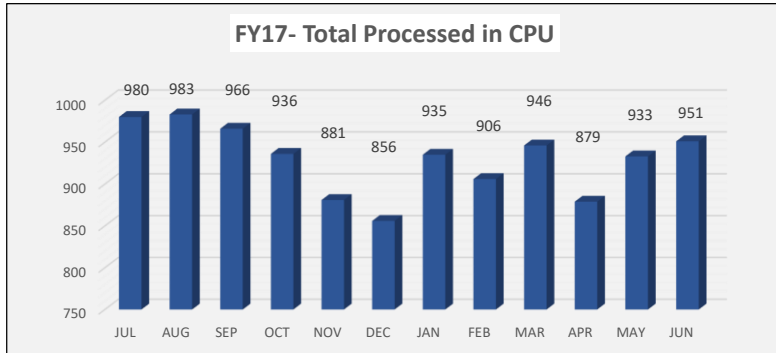

CENTRAL PROCESSING UNIT (CPU) INTAKES PER SHIFT

Breakdown

Breakdown