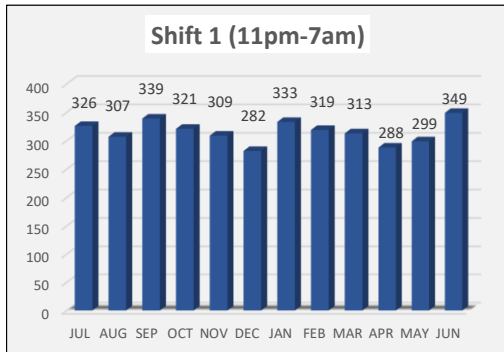

CENTRAL PROCESSING UNIT (CPU) INTAKES PER SHIFT

Breakdown

Breakdown