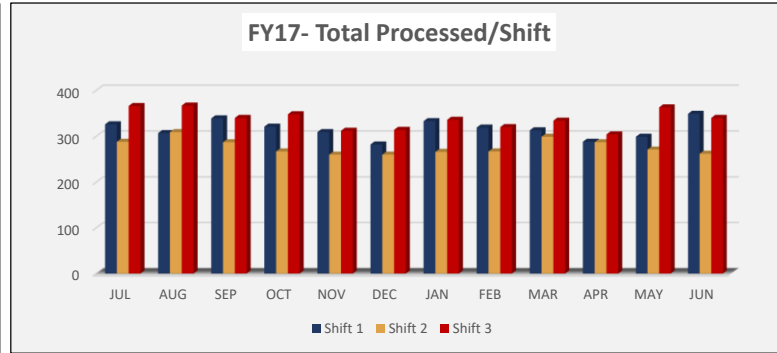

CENTRAL PROCESSING UNIT (CPU) INTAKES PER SHIFT

Breakdown

Breakdown