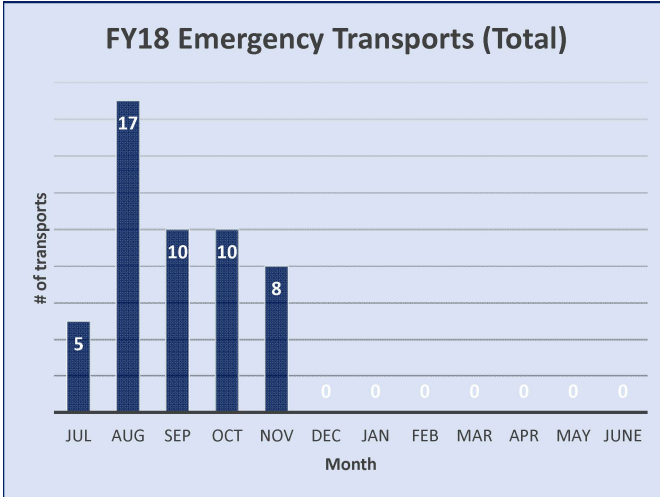

Emergency/Urgent Transports from MCDC to MCCF

July 1, 2017 - November 30, 2017

TOTAL TRANSPORTS

BREAKDOWN

Definitions:

Emergency Transport: Fire Rescue/Hospital

Urgent Transport: Transports from MCDC to MCCF For Specialized Housing (Medical Mental Health, etc.)