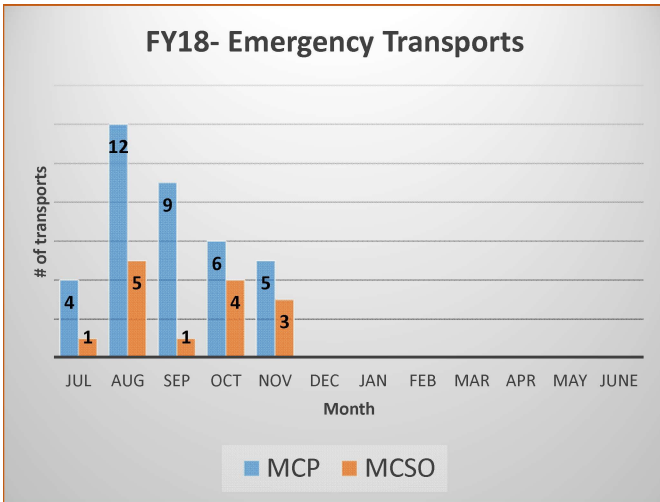

Emergency/Urgent Transports from MCDC to MCCF

July 1, 2017 - November 30, 2017

TOTAL TRANSPORTS

BREAKDOWN

Definitions:

Emergency Transport: Fire Rescue/Hospital

Urgent Transport: Transports from MCDC to MCCF For Specialized Housing (Medical Mental Health, etc.)