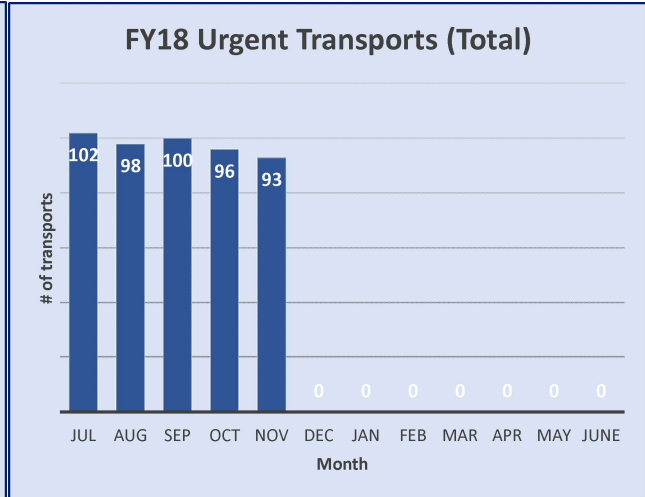

Emergency/Urgent Transports from MCDC to MCCF

July 1, 2017 - November 30, 2017

TOTAL TRANSPORTS

BREAKDOWN

Definitions:

Emergency Transport: Fire Rescue/Hospital

Urgent Transport: Transports from MCDC to MCCF For Specialized Housing (Medical Mental Health, etc.)