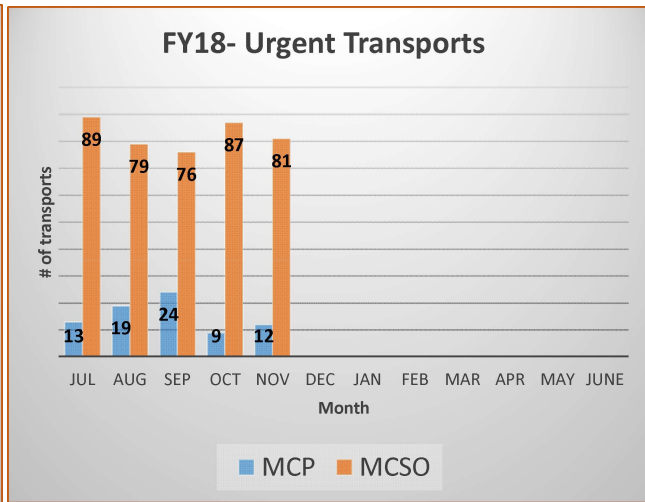

Emergency/Urgent Transports from MCDC to MCCF

July 1, 2017 - November 30, 2017

TOTAL TRANSPORTS

BREAKDOWN

Definitions:

Emergency Transport: Fire Rescue/Hospital

Urgent Transport: Transports from MCDC to MCCF For Specialized Housing (Medical Mental Health, etc.)