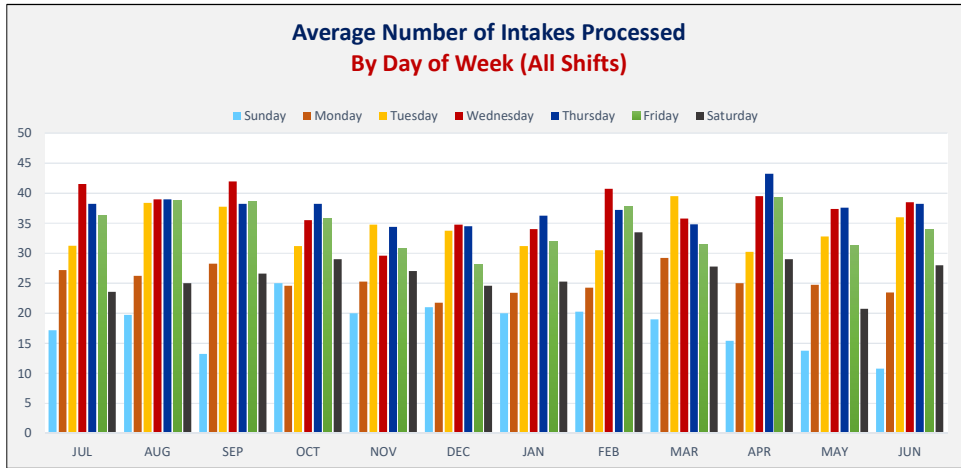

CENTRAL PROCESSING UNIT (CPU) INTAKES PER DAY OF WEEK

Fiscal Year 2018: July 1, 2017 - June 30, 2018