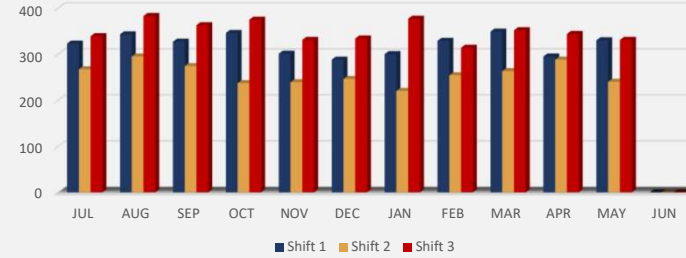

CENTRAL PROCESSING UNIT (CPU) INTAKES PER SHIFT

JULY 1, 2017 - MAY 31, 2018

FY18- Total Processed in CPU

FY18- Total Processed/Shift

Breakdown

Shift 1 (11pm-7am)

Shift 2 (7am-3pm)

Shift 3 (3pm-11pm)

Breakdown

FY18- Criminal

FY18- Traffic/Civil