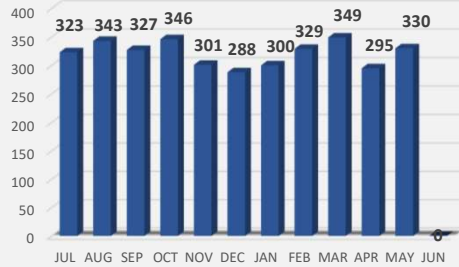

CENTRAL PROCESSING UNIT (CPU) INTAKES PER SHIFT

JULY 1, 2017 - MAY 31, 2018

FY18- Total Processed in CPU

FY18- Total Processed/Shift

Breakdown

Shift 1 (11pm-7am)

Shift 2 (7am-3pm)

Shift 3 (3pm-11pm)

Breakdown

FY18- Criminal

FY18- Traffic/Civil