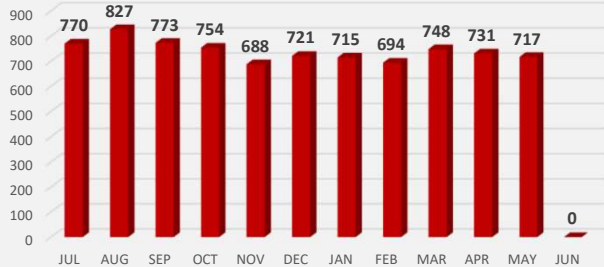

CENTRAL PROCESSING UNIT (CPU) INTAKES PER SHIFT

JULY 1, 2017 - MAY 31, 2018

FY18- Total Processed in CPU

FY18- Total Processed/Shift

Breakdown

Shift 1 (11pm-7am)

Shift 2 (7am-3pm)

Shift 3 (3pm-11pm)

Breakdown

FY18- Criminal

FY18- Traffic/Civil